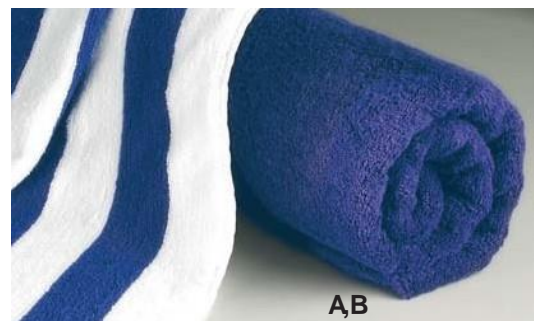

* Custom colored towels are available, please ask for a quote

POOL TOWELS

100% COTTON – SNUGGLE

A. White with Blue Stripes

Item No.	Size	Weight/doz
BD1018	30" x 60"	17.00 lbs

B. Navy Blue

Item No.	Size	Weight/doz
BA389	24" x 50"	10.00 lbs

C. White with Single Blue Stripe

Item No.	Size	Weight/doz
BD619	24" x 48"	8.00 lbs

CORPORATE/PROMOTIONAL TOWELS

- * Unique Personalized Logo of your choice
- * Choose Bath Towel, Hand Towel, or Face Cloths
- * **MINIMUM ORDER REQUIRED ***
 - Bath Towel: 150 dozen
 - Hand Towel: 200-300 dozen
 - Face Cloth: 500 dozen
- * Delivery time: 10-12 weeks upon approved sample
- * **ALSO AVAILABLE:**
Silkscreen or embroidered logo towels (Stock item - no minimum order required)
- * Price quotes are based on logo design, number of colors and weight of towels