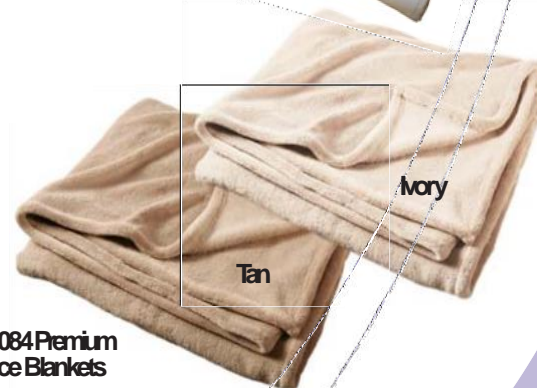

C. BLANKETS

BLA-1	100% Cotton Thermal Blankets Color: White Salvage Edges & Solid Stabilizer Centre	72" x 90"
BLA-2	100% Cotton Thermal Blankets Color: Blue Salvage Edges & Solid Stabilizer Centre	72" x 90"
FL7090	80% Cotton 20% Polyester Cotton White flannel flat sheets with blue borders	72" x 90"
PF6084	100% Polyester Premium Fleece Blankets - Ivory & Tan Blankets for treatment beds, providing extra softness and a warm plush feel	60" x 84"

PF6084 Premium Fleece Blankets