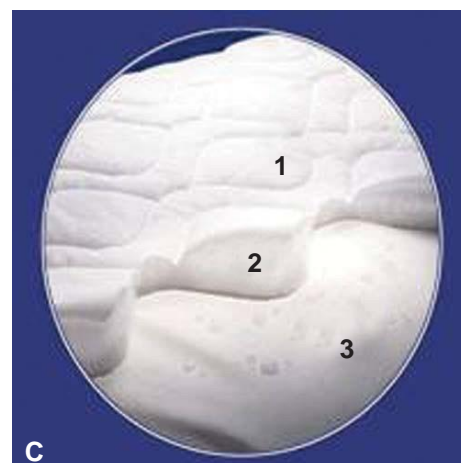

1. CONTOUR FITTED

Item No.	Size
1767	Twin
1768	Double
1769	Queen
1770	King

2. PILLOW PROTECTOR

Item No.	Size
1771	Standard
1772	Queen
1773	King