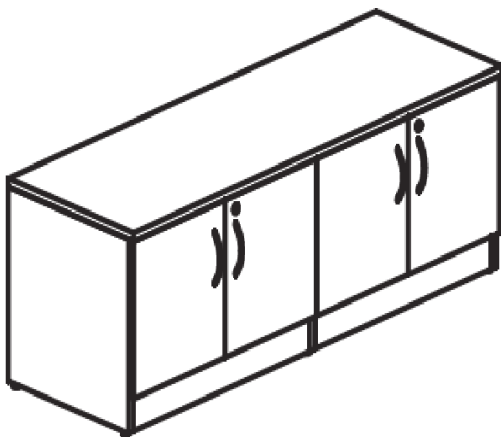

Serving Height 4 Door Credenza

Series	Size (WxDxH)	Code
Dining	72"x20"x36"	UN7224/SC/SC/36

Available in all Finishes
Available with Solid Surface or HD Thermofoil Tops