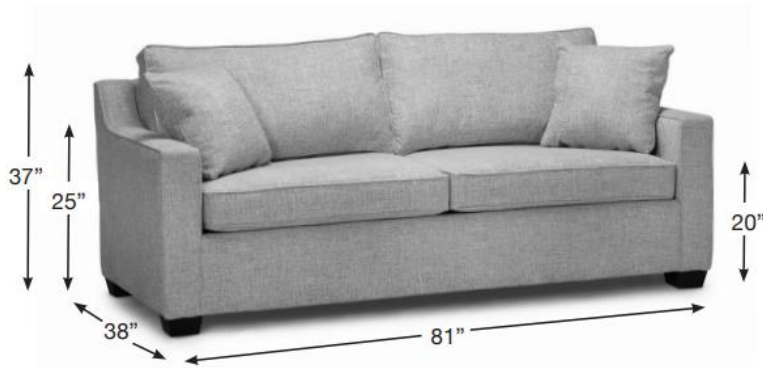

# Capri

Description	Overall Height	Overall Depth	Overall Length	Seat Height	Arm Height
Sofa (Shown)	36	36	84	20	25
Loveseat	36	36	58	20	25
Chair	36	36	33	20	25

all measurements in inches

# Hale

Description	Overall Height	Overall Depth	Overall Length	Seat Height	Arm Height
Sofa	36	35	79	19	24
Loveseat	36	35	56	19	24
Chair	36	35	33	19	24
Loveseat Bed	36	35	56	20	24
Double Bed	36	35	71	20	24
Queen Bed (Shown)	36	35	79	20	24

all measurements in inches

# Orion

Description	Overall Height	Overall Depth	Overall Length	Seat Height	Arm Height
Sofa (shown)	37	38	81	20	25
Loveseat	37	38	58	20	25
Chair	37	38	35	20	25
Double Sofabed	37	38	73	20	25
Loveseat Sofabed	37	38	58	20	25
Queen Sofabed	37	38	81	20	25