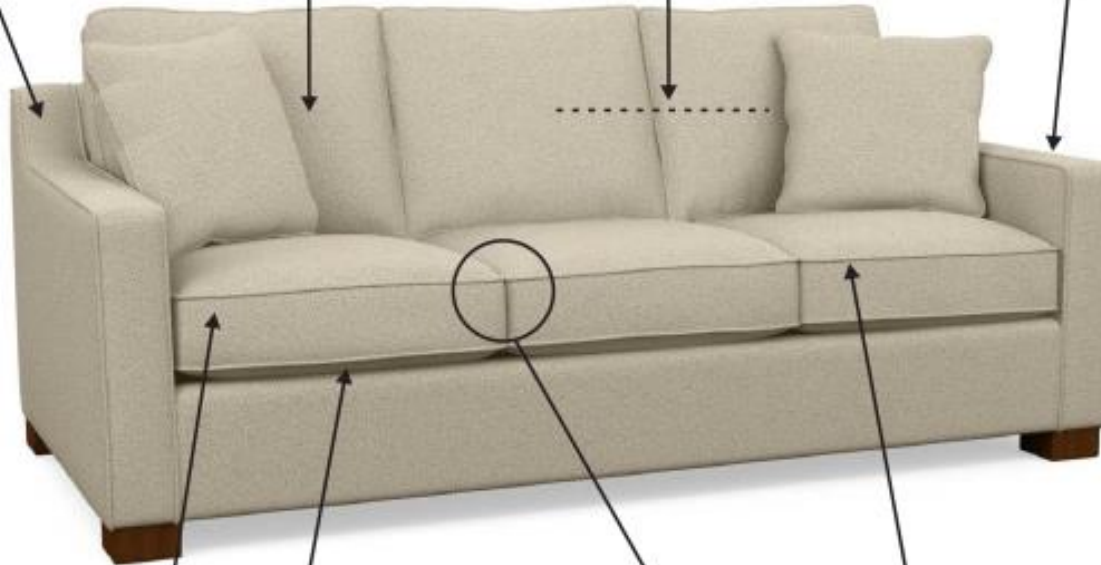

FULLY PADDED FRAME

Outside back, sides and front are padded to increase durability and provide more attractive tailoring.

SLICK HOLLOW CONJUGATE FILL

Fibre fill in back and toss cushions is hollow and twisted for added resiliency. A silicone coating reduces clumping.

SEWN Baffles

Horizontal baffles sewn into the back cushion inserts minimize shifting of fill materials.

EXCEPTIONAL FINISHING

Details such as piping, zippered back and seat cushions and pattern matching provide a better finished piece.

HIGH DENSITY FOAM

Dense foam ranging from 2.0 to 2.75 lbs provides long lasting comfort and support.

SELF COVERED DECK

Deck material matches the body fabric. No unsightly white decking material.

CROWNED SEAT CUSHIONS

Cushion cores are shaped to provide a crown that will last the life of the cushion.

DACRON WRAPPED FOAM CORES

Reduces fabric shifting and prevents friction wear from fabric to foam contact.