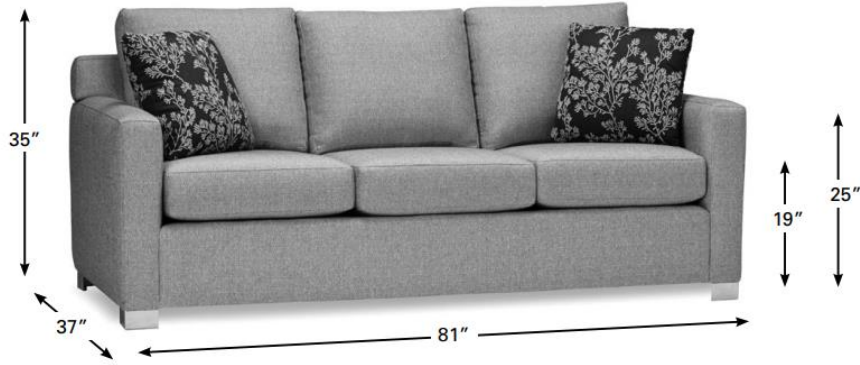

Ward

Description	Overall Height	Overall Depth	Overall Length	Seat Height	Arm Height
Sofa (Shown)	35	37	81	19	25
Loveseat	35	37	58	19	25
Chair	35	37	35	19	25

all measurements in inches