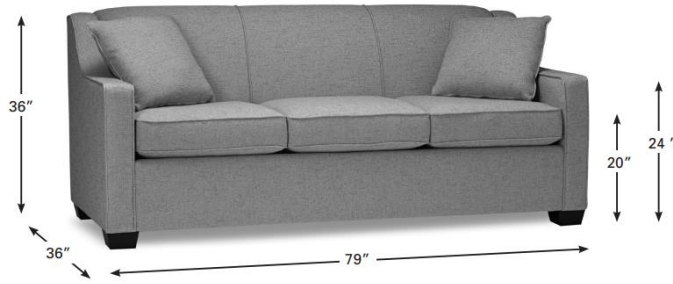

## Ward

Description	Overall Height	Overall Depth	Overall Length	Seat Height	Arm Height
Sofa (Shown)	35	37	81	19	25
Loveseat	35	37	58	19	25
Chair	35	37	35	19	25

all measurements in inches

# Capri

Description	Overall Height	Overall Depth	Overall Length	Seat Height	Arm Height
Sofa (Shown)	36	36	84	20	25
Loveseat	36	36	58	20	25
Chair	36	36	33	20	25

all measurements in inches

# Hale

Description	Overall Height	Overall Depth	Overall Length	Seat Height	Arm Height
Sofa	36	35	79	19	24
Loveseat	36	35	56	19	24
Chair	36	35	33	19	24
Loveseat Bed	36	35	56	20	24
Double Bed	36	35	71	20	24
Queen Bed (Shown)	36	35	79	20	24