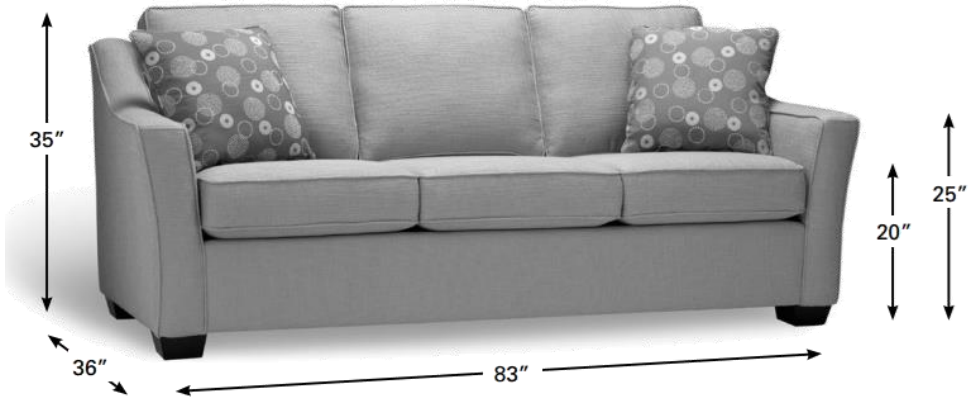

all measurements in inches

# Cannon

Description	Overall Height	Overall Depth	Overall Length	Seat Height	Arm Height	Mattress Width
Sofa (Shown)	36	39	87	19	24	
Loveseat	36	39	64	19	24	
Chair	36	39	41	19	24	
Double Sofabed	36	39	79	20	24	54
Loveseat Sofabed	36	39	64	20	24	35
Queen Sofabed	36	39	87	20	24	60

# Zeal

Description	Overall Height	Overall Depth	Overall Length	Seat Height	Arm Height
Sofa (Shown)	35	36	83	20	25
Loveseat	35	36	60	20	25
Chair	35	36	37	20	25

all measurements in inches

**FULLY PADDED FRAME**