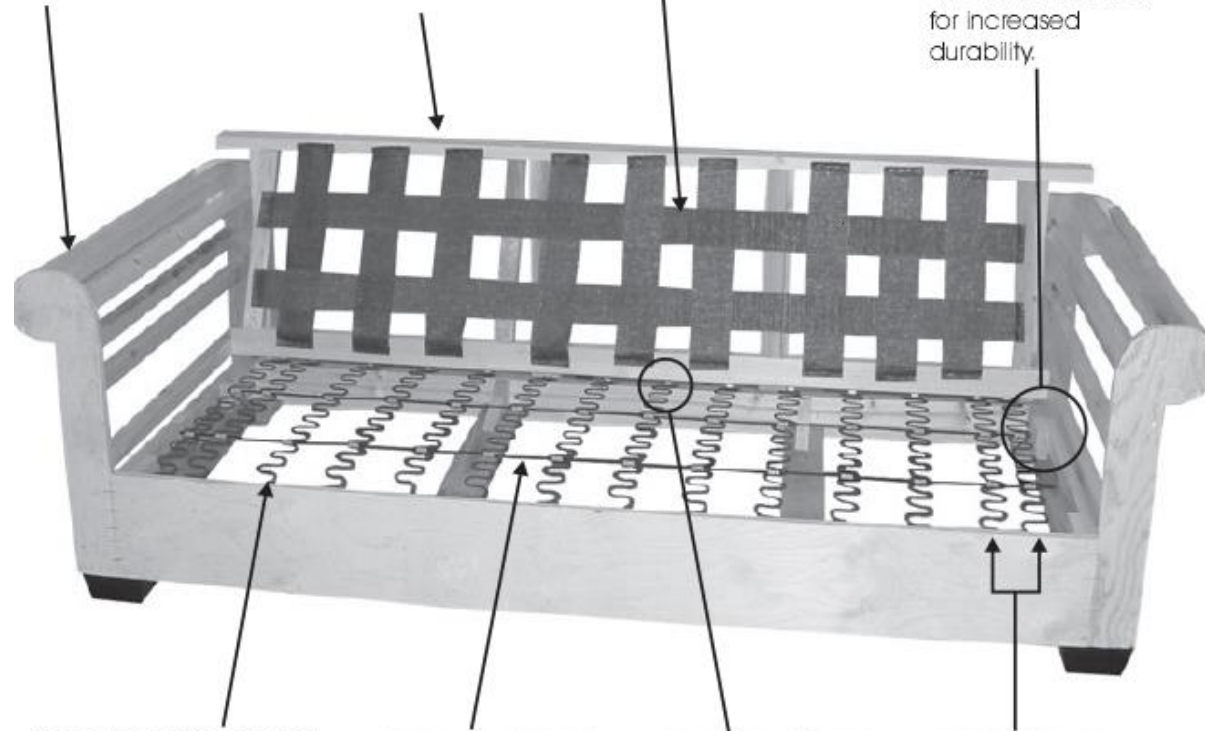

Cushion cores are shaped to provide a crown that will last the life of the cushion.

**DACRON WRAPPED FOAM CORES**

Reduces fabric shifting and prevents friction wear from fabric to foam contact.

**SOLID WOOD FRAME**

Kiln dried to prevent warping. Plywood used for shaping is always backed with solid wood.

**EXTRA THICK WOOD**

1 1/8" lumber is used for additional strength. Most furniture frames use only 3/4" wood.

**ELASTICISED WEBBING**

Provides support for back cushions and helps to prolong the back cushion's life.

**GLUED AND CORNER BLOCKED**

All joints are glued and stapled with 2" glue coated frame staples. Stress points are corner blocked for increased durability.