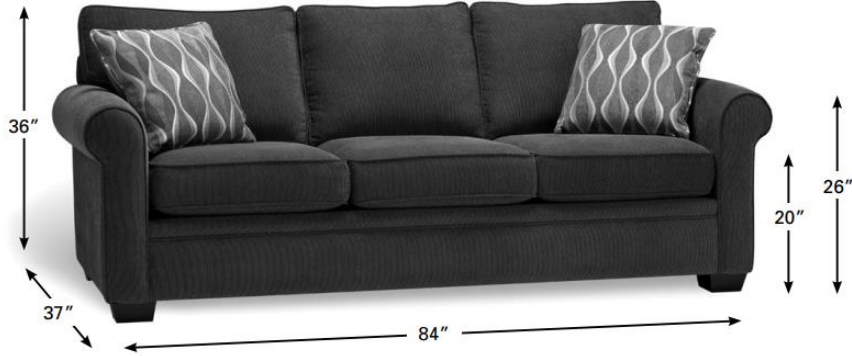

# SOFAS, SLEEPERS and *LOVESEATS*

*Removable  
Seating Option*

# Diaz

Description	Overall Height	Overall Depth	Overall Length	Seat Height	Arm Height	Mattress Width
Sofa (Shown)	36	37	84	20	26	
Loveseat	36	37	61	20	26	
Chair	36	37	39	20	26	
Double Sofabed	36	37	76	21	26	54
Loveseat Sofabed	36	37	61	21	26	35
Queen Sofabed	36	37	84	21	26	60

# Orion

Description	Overall Height	Overall Depth	Overall Length	Seat Height	Arm Height
Sofa (shown)	37	38	81	20	25
Loveseat	37	38	58	20	25
Chair	37	38	35	20	25
Double Sofabed	37	38	73	20	25
Loveseat Sofabed	37	38	58	20	25
Queen Sofabed	37	38	81	20	25

# Zeal

Description	Overall Height	Overall Depth	Overall Length	Seat Height	Arm Height
Sofa (Shown)	35	36	83	20	25
Loveseat	35	36	60	20	25
Chair	35	36	37	20	25

all measurements in inches

**FULLY PADDED FRAME**