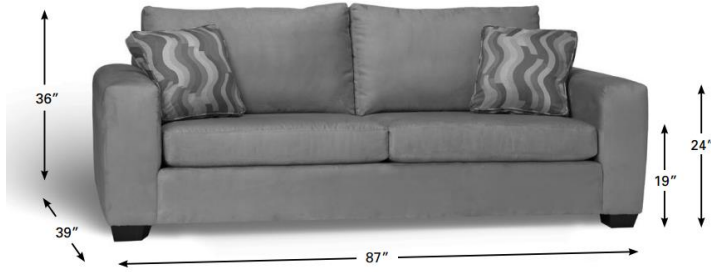

Cannon

Description	Overall Height	Overall Depth	Overall Length	Seat Height	Arm Height	Mattress Width
Sofa (Shown)	36	39	87	19	24	
Loveseat	36	39	64	19	24	
Chair	36	39	41	19	24	
Double Sofabed	36	39	79	20	24	54
Loveseat Sofabed	36	39	64	20	24	35
Queen Sofabed	36	39	87	20	24	60

all measurements in inches