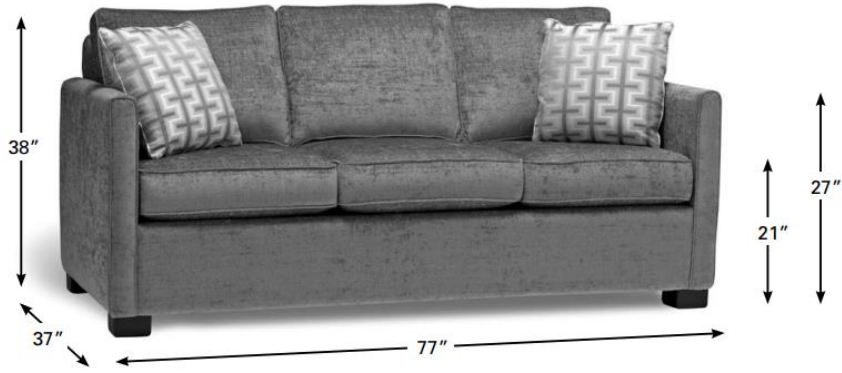

# Soda

Description	Overall Height	Overall Depth	Overall Length	Seat Height	Arm Height	Mattress Width
Sofa (Shown)	37	40	92	21	28	
Loveseat	37	40	69	21	28	
Chair	37	40	46	21	28	
Double Sofabed	37	40	84	21	28	54
Loveseat Sofabed	37	40	69	21	28	35
Queen Sofabed	37	40	92	21	28	60

all measurements in inches

# Lyric

Description	Overall Height	Overall Depth	Overall Length	Seat Height	Arm Height	Mattress Width
Sofa (Shown)	36	39	77	19	26	
Loveseat	36	39	56	19	26	
Chair	36	39	33	19	26	
Double Sofabed	36	39	72	19	26	54
Loveseat Sofabed	36	39	58	19	26	35
Queen Sofabed	36	39	80	19	26	60

## Zinc

Description	Overall Height	Overall Depth	Overall Length	Seat Height	Arm Height
Sofa	38	37	77	20	27
Loveseat	38	37	54	20	27
Chair	38	37	31	20	27
Double Sofabed	38	37	69	21	27
Loveseat Sofabed	38	37	54	21	27
Queen Sofabed (Shown)	38	37	77	21	27