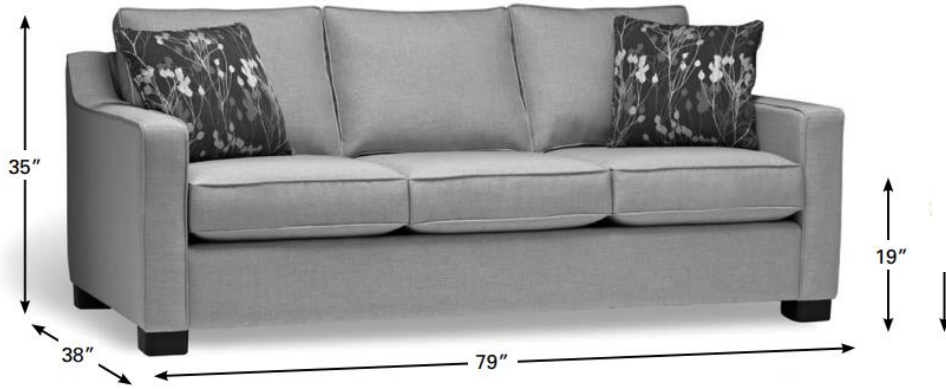

all measurements in inches

# Haro

Description	Overall Height	Overall Depth	Overall Length	Seat Height	Arm Height	Mattress Width
Sofa (Shown)	37	39	80	19	27	
Loveseat	37	39	57	19	27	
Chair	37	39	34	19	27	
Double Sofabed	37	39	72	20	27	54
Loveseat Sofabed	37	39	57	20	27	35
Queen Sofabed	37	39	80	20	27	60

# Metro

Description	Overall Height	Overall Depth	Overall Length	Seat Height	Arm Height	Mattress Width
Sofa (Shown)	35	38	79	19	24	
Apt-Size Sofa	35	38	71	19	24	
Loveseat	35	38	56	19	24	
Chair	35	38	33	19	24	
Double Sofabed	35	38	71	19	24	54
Loveseat Sofabed	35	38	56	19	24	35
Queen Sofabed	35	38	79	19	24	60