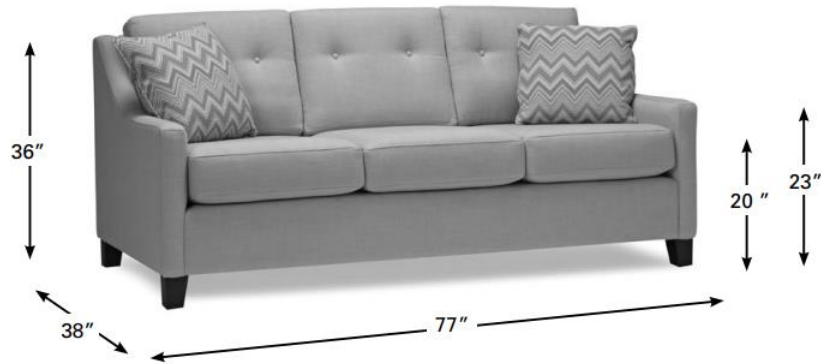

# Metro

Description	Overall Height	Overall Depth	Overall Length	Seat Height	Arm Height	Mattress Width
Sofa (Shown)	35	38	79	19	24	
Apt-Size Sofa	35	38	71	19	24	
Loveseat	35	38	56	19	24	
Chair	35	38	33	19	24	
Double Sofabed	35	38	71	19	24	54
Loveseat Sofabed	35	38	56	19	24	35
Queen Sofabed	35	38	79	19	24	60

all measurements in inches

## Muni

Description	Overall Height	Overall Depth	Overall Length	Seat Height	Arm Height
Sofa (Shown)	35	38	79	19	24
Loveseat	35	38	56	19	24
Chair	35	38	33	19	24

all measurements in inches

## Taboo

Description	Overall Height	Overall Depth	Overall Length	Seat Height	Arm Height
Sofa (Shown)	36	38	77	20	23
Loveseat	36	38	54	20	23
Chair	36	38	31	20	23
Loveseat Sofabed	36	38	54	20	23
Double Sofabed	36	38	69	20	23
Queen Sofabed	36	38	77	20	23