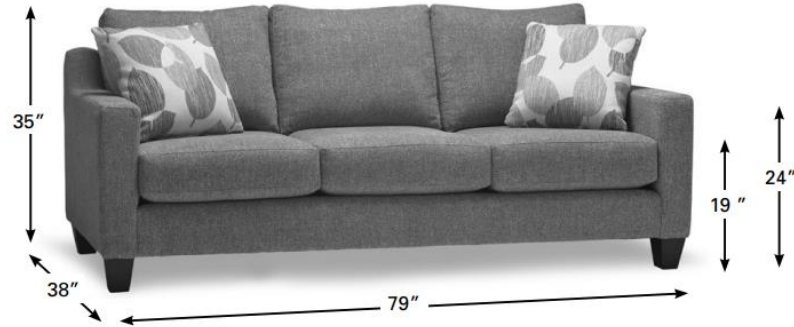

Muni

Description	Overall Height	Overall Depth	Overall Length	Seat Height	Arm Height
Sofa (Shown)	35	38	79	19	24
Loveseat	35	38	56	19	24
Chair	35	38	33	19	24

all measurements in inches