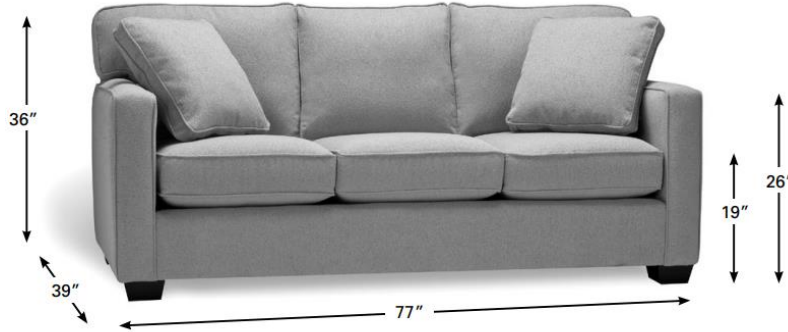

# Diaz

Description	Overall Height	Overall Depth	Overall Length	Seat Height	Arm Height	Mattress Width
Sofa (Shown)	36	37	84	20	26	
Loveseat	36	37	61	20	26	
Chair	36	37	39	20	26	
Double Sofabed	36	37	76	21	26	54
Loveseat Sofabed	36	37	61	21	26	35
Queen Sofabed	36	37	84	21	26	60

# Soda

Description	Overall Height	Overall Depth	Overall Length	Seat Height	Arm Height	Mattress Width
Sofa (Shown)	37	40	92	21	28	
Loveseat	37	40	69	21	28	
Chair	37	40	46	21	28	
Double Sofabed	37	40	84	21	28	54
Loveseat Sofabed	37	40	69	21	28	35
Queen Sofabed	37	40	92	21	28	60

all measurements in inches

# Lyric

Description	Overall Height	Overall Depth	Overall Length	Seat Height	Arm Height	Mattress Width
Sofa (Shown)	36	39	77	19	26	
Loveseat	36	39	56	19	26	
Chair	36	39	33	19	26	
Double Sofabed	36	39	72	19	26	54
Loveseat Sofabed	36	39	58	19	26	35
Queen Sofabed	36	39	80	19	26	60