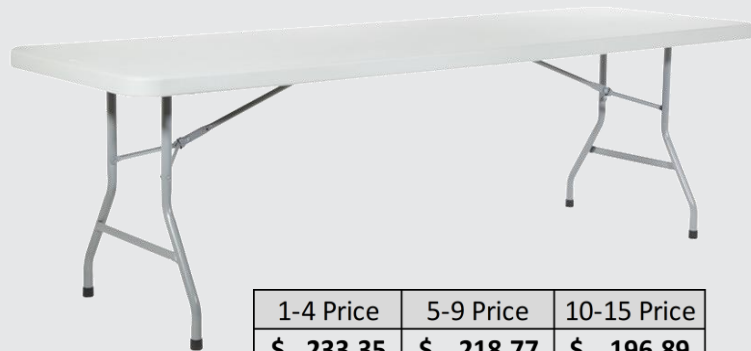

BT08Q

1-4 Price	5-9 Price	10-15 Price
$ 233.35	$ 218.77	$ 196.89