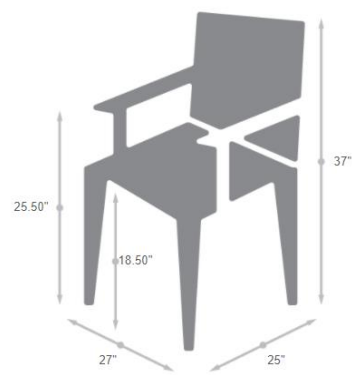

Sierra Bariatric Chair

The Sierra Bariatric Chair combines the lightweight strength of an aluminum frame with the warmth of a faux wood finish. The clean, progressive styling makes it a natural fit to update the look in many environments, while the plush comfort ensures residents and guests will always have the best experience.