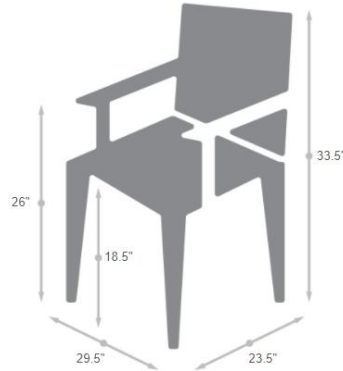

England Bariatric Arm Chair

The stackable England chair is attractive and extremely durable. The upholstered back and seat provide comfort and accommodate added customization. The design is simple and modest, making it the perfect choice for any establishment.