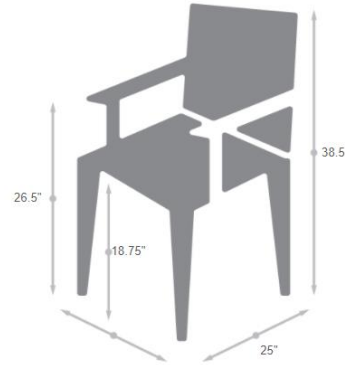

Kingston Bariatric Arm Chair

The Kingston Bariatric Chair is an attractive and extremely durable chair that is ideal for dining rooms or to bring a beautiful addition to any room. The wall-saving design prevents damage to resident rooms and public spaces. The catalyzed lacquer finish features an antimicrobial finish that helps prevent the absorption of germs, bacteria, mold, mildew, and some viruses.