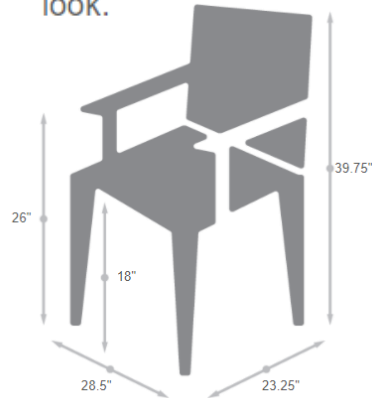

Remy Bariatric Arm Chair

The Remy is an elegantly designed dining chair with a stylish warmth that will add to any décor. The visible fabric on the back of the wood frame can be upholstered to reflect a more traditional feel or in contrasting fabrics for a unique look.