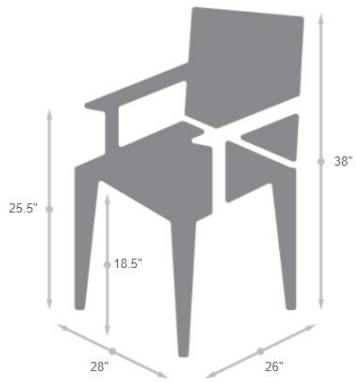

Bentley Bariatric Chair

The Bentley combines traditional and modern design in a durable faux wood chair with a scroll back and gently curved seat and arms. The frame is crafted from strong, lightweight aluminum, which makes this chair a good fit for heavy use in high traffic areas. The bariatric armchair provides additional ease and comfort for senior living.

Models 532 and 533 are sized to accommodate users up to 500 lbs.

DURABLE FRAME

Steel frame 7/8" outside diameter, 13 gauge with extra seat stretcher for structural integrity. Welded corner braces for added strength.