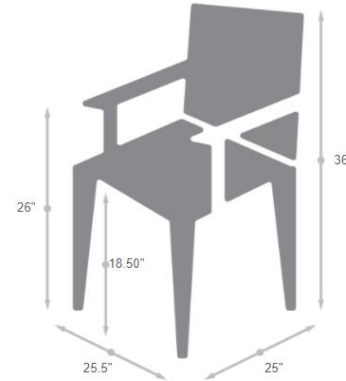

Bentley Bariatric Chair

The Bentley combines traditional and modern design in a durable faux wood chair with a scroll back and gently curved seat and arms. The frame is crafted from strong, lightweight aluminum, which makes this chair a good fit for heavy use in high traffic areas. The bariatric armchair provides additional ease and comfort for senior living.

Models 532 and 533 are sized to accommodate users up to 500 lbs.

DURABLE FRAME

Steel frame 7/8" outside diameter, 13 gauge with extra seat stretcher for structural integrity. Welded corner braces for added strength.