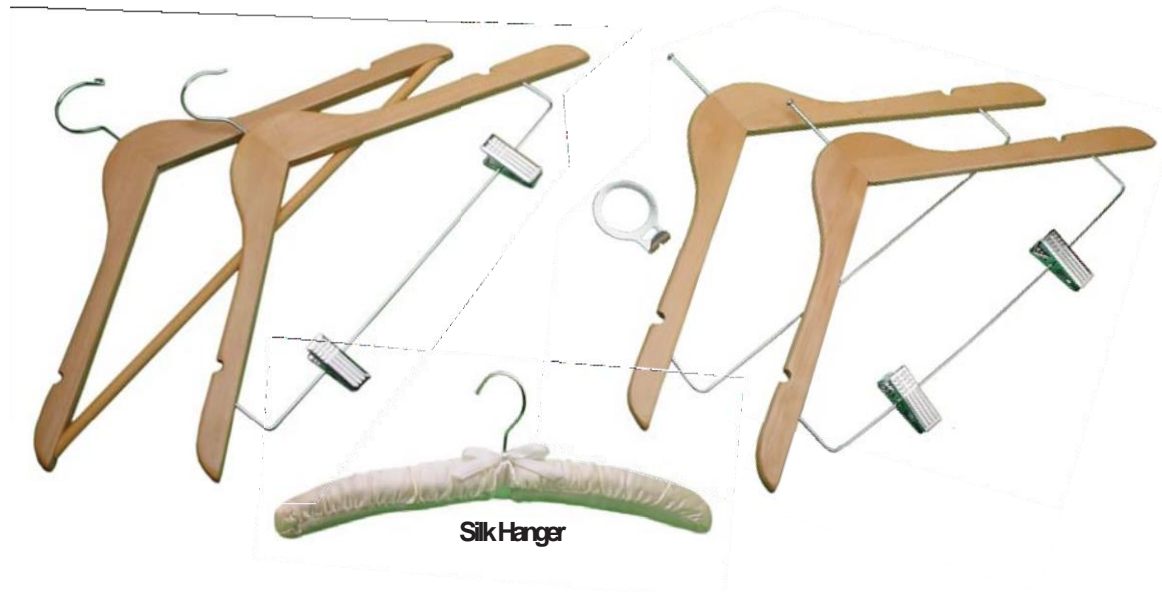

ROOM ESSENTIALS

B. Item No.	Description	Case Pack
WH615	Wooden Hanger with Hook	50 pcs
WHC616	Wooden Hanger with Clips	50 pcs
WHP617	Security Wooden Hanger without Clips	50 pcs
WHP618	Security Wooden Hanger with Clips	50 pcs
SC615	Security Hanger Hooks	50 pcs
SH619	Silk Hanger	50 pcs