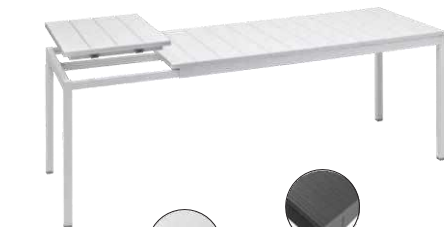

Tables: dining height

Rio Extendable Table - Aluminum

Tubular aluminum powder coated frame and legs, Aluminum top.
Removable leaf with under table storage, UV Protected

RIO 210 Aluminum- Seats 8-10

MSRP: $3310 EA. SELL: **$2650 EA.**

RIO 140 Aluminum - Seats 6-8

MSRP: $2500 EA. SELL: **$2000 EA.**

Panel Replacements

Specify model name, code and extension or end panel
RIO 210 Aluminum - 204883
MSRP: $420 EA.
SELL: **$210 EA.**

RIO 140 Aluminum - 204863

MSRP: $370 EA.
SELL: **$185 EA.**

TORTORA
Rio 210, 48859.10
Rio 140, 48659.10

BIANCO
Rio 210, 48853.00
Rio 140, 48653.00

ANTRACITE
Rio 210, 48852.02
Rio 140, 48652.02

Tables: dining height

Rio Extendable Table - Resin

Tubular aluminum powder coated frame and legs, Resin top.
Removable leaf with under table storage, UV Protected

RIO 210 Resin - Seats 8-10

MSRP: $2140 EA. SELL: **$1700 EA.**

RIO 140 Resin - Seats 6-8

MSRP: $1750 EA. SELL: **$1400 EA.**

Panel Replacements

Specify model name, code and extension or end panel
RIO 210 Resin - 204823
MSRP: $180 EA.
SELL: **$90 EA.**

RIO 140 Resin - 204833

MSRP: $170 EA.
SELL: **$85 EA.**