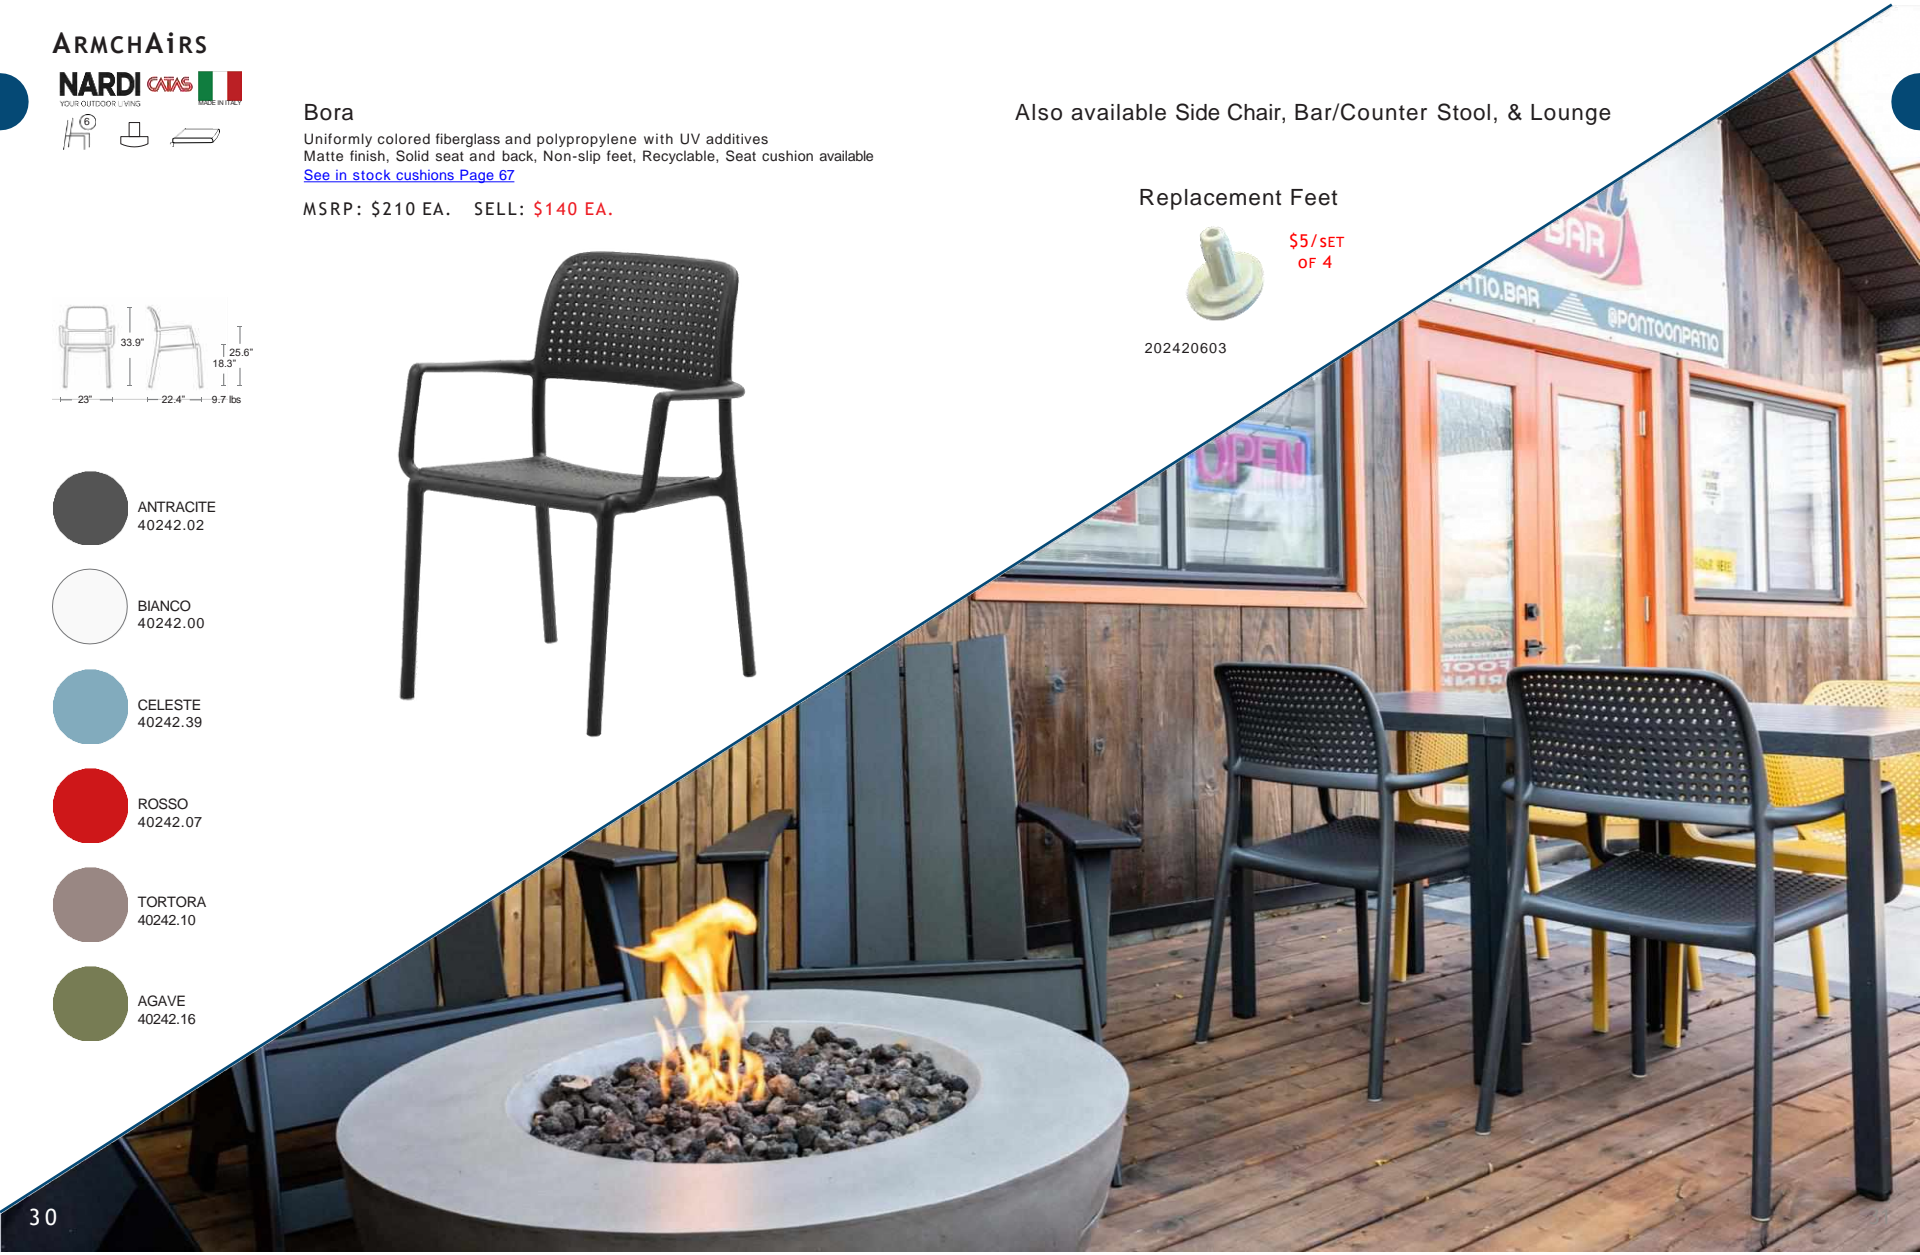

MSRP: \$210 EA. SELL: \$140 EA.

Also available Side Chair, Bar/Counter Stool, & Lounge

Replacement Feet

\$5/SET
OF 4

202420603

ARMCHAIRS

Costa

Uniformly colored fiberglass and polypropylene with UV additives
Matte finish, Solid seat and back, Non-slip feet, Recyclable, Seat cushion available
[See in stock cushions Page 67](#)