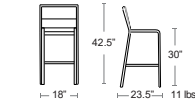

Bar Stool 1205-RAL

MSRP: \$1150 EA SELL: \$750
EA

Backless Bar Stool 1206-RAL

MSRP: \$950 EA SELL: \$620 EA

sales@maritimehospitalit
y.ca for a PDF of RAL
Colours

Also available
Armchair,
Side Chair,

Sid Wicker