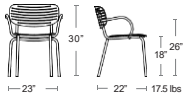

BRONZE
E267-41-82

IRON
E267-22-82

Also available
Side Chair,
Bar/Counter Stool

Sid Wicker

Tubular aluminum frame, All-Weather Wicker seat and back

MSRP: \$710 EA. SELL: \$460 EA.

BLACK / GREY
A1130-24-76

Also available
Side Chair

Sole

Tubular steel frame, Interlace steel mesh seat and back, E-plated powder coat finish

MSRP: \$640 EA SELL: \$410 EA

IRON
E3403-22

ARMCHAIRS

Also available
Side Chair

Topper

Tubular steel frame, Small interlace steel mesh seat and back, E-plated powder coat finish

MSRP: \$640 EA SELL: \$410 EA

IRON
E151-22

Also available
Side Chair,
Bar/Counter Stool

Mom

Tubular steel frame, Solid steel slat seat and back, E-plated powder coat finish

MSRP: \$600 EA. SELL: \$390 EA.

MARINE
BLUE
E640-16