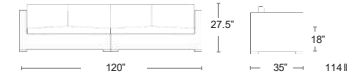

Skyline Modular Collection

SKY BOX
SKY-BOX 2.0
MSRP: $2480 EA.
SELL: $1620 EA.

SOFA
SKY-581
MSRP: $3050 EA.
SELL: $1980 EA.

LOVE SEAT
SKY-582
MSRP: $2180 EA.
SELL: $1420 EA.

CLUB CHAIR
SKY-583
MSRP: $1480 EA.
SELL: $965 EA.

LONG SOFA
SKY LONG
MSRP: $4440 EA.
SELL: $2890 EA.

RIGHT & LEFT
SKY-02R-02L-14
MSRP: $2220 EA.
SELL: $1445 EA.

DOUBLE ARMLESS
SKY-02A
MSRP: $2080 EA.
SELL: $1350 EA.

CORNER
SKY-00C
MSRP: $1460 EA.
SELL: $950 EA.

SLIPPER
SKY-00A
MSRP: $1180 EA.
SELL: $770 EA.