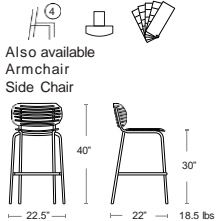

Ronda Bar or Counter

Tubular steel frame, Extended steel mesh seat and back, E-plated powder coat finish

MSRP: \$870 EA. SELL: \$565 EA.
ADD NET \$40 FOR COUNTER HEIGHT

Mom Bar or Counter

Tubular steel frame, Steel slat seat and back, E-plated powder coat finish