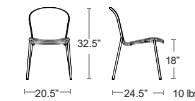

Side CHAIRS

Also available
Armchair
Bar/Counter Stool
Table, Lounge

Star

Tubular steel frame, Solid steel slat seat and back
E-plated powder coat finish

MSRP: $520 EA. SELL: $340 EA.

BLUE
E161N-61

BRONZE
E161N-41

GREEN
E161N-60

Also available
Armchair
Bar/Counter Stool
Table, Lounge

Darwin

Tubular steel frame, Steel mesh seat and back
E-plated powder coat finish

MSRP: $490 EA. SELL: $320 EA.

WHITE
E521-23

BLACK
E521-24

BRONZE
E521-41

CHERRY
E521-50

CEMENT
E521-73

Also available
Bar Stool

Lato

Tubular aluminum frame, Solid aluminum seat and back
E-plated powder coat finish

MSRP: $450 EA. SELL: $295 EA.

sales@maritimehospitality.ca
for a PDF of RAL Colours

BLACK
B9012-08

WHITE
B9012-01

Side CHAIRS

Also available
Bar Stool

Coupole

Tubular steel frame, Cut design steel seat and back
E-plated powder coat finish

MSRP: $450 EA. SELL: $295 EA.

IRON
E440-22

WHITE
E440-23

CURRY YELLOW
E440-62

Also available
Armchair
Bar/Counter Stool

Ronda 2.0

Tubular steel frame, Extended steel mesh seat and back
E-plated powder coat finish

MSRP: $420 EA. SELL: $275 EA.

MARINE
BLUE
E457-16

WHITE
E457-23

IRON
E457-22

BLACK
E457-24

MAPLE
RED
E457-26

Also available
Armchair
Bar/Counter Stool

Ronda

Tubular steel frame, Extended steel mesh seat and back
E-plated powder coat finish

MSRP: $420 EA. SELL: $275 EA.

IRON
E111-22

BLACK
E111-24

BRONZE
E111-41

DARK GREEN
E111-75