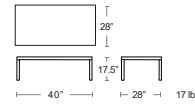

LOUHG TABLES

Also available
Armchair, Side Chair,
Bar/Counter Stool
& Lounge