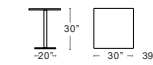

Tables: dining HEIGHT

Nova Collection

Solid steel tops, 1 1/2" thick, Square steel legs, Self leveling, E-plated powder coat finish

Nova ADA 48"x32" MSRP: $1480 EA.
E854 + Colour Code **SELL: $960 EA.**

Nova ADA 36" MSRP: $1480 EA.
E859WH + Colour Code **SELL: $960 EA.**

Nova 32" MSRP: $1000 EA.
E857 + Colour Code **SELL: $650 EA.**

Nova 28" MSRP: $940 EA.
E858 + Colour Code **SELL: $610 EA.**

Darwin Dining ADA

Solid steel top, 3/4" thick, Cross steel weighted base, Tilt top, E-plated powder coat finish, 3 Levelers and 1 Adjustable foot,

MSRP: $1740 EA. **SELL: $1130 EA.**

Tables: dining HEIGHT

Darwin Tilt Collection

Solid steel top, 3/4" thick, Cross steel weighted base, Tilt top, E-plated powder coat finish, 3 Levelers and 1 Adjustable foot,

Darwin 32" Round
E849 + Colour Code
MSRP: $1040 EA. **SELL: $680 EA.**

Darwin 24" Round
E848 + Colour Code
MSRP: $870 EA. **SELL: $570 EA.**

Darwin 32" Square
E529 + Colour Code
MSRP: $1310 EA. **SELL: $850 EA.**

Darwin 28" Square
E525 + Colour Code
MSRP: $1110 EA. **SELL: $720 EA.**

Bistro Collection

Solid steel top 3/4" thick, Trumpet steel weighted base, E-plated powder coat finish

Bistro 32" Round
E902 + Colour Code
MSRP: $1040 EA. **SELL: $675 EA.**

Bistro 24" Round
E900 + Colour Code
MSRP: $850 EA. **SELL: $555 EA.**

Bistro 30" Square
E901 + Colour Code
MSRP: $1200 EA. **SELL: $780 EA.**