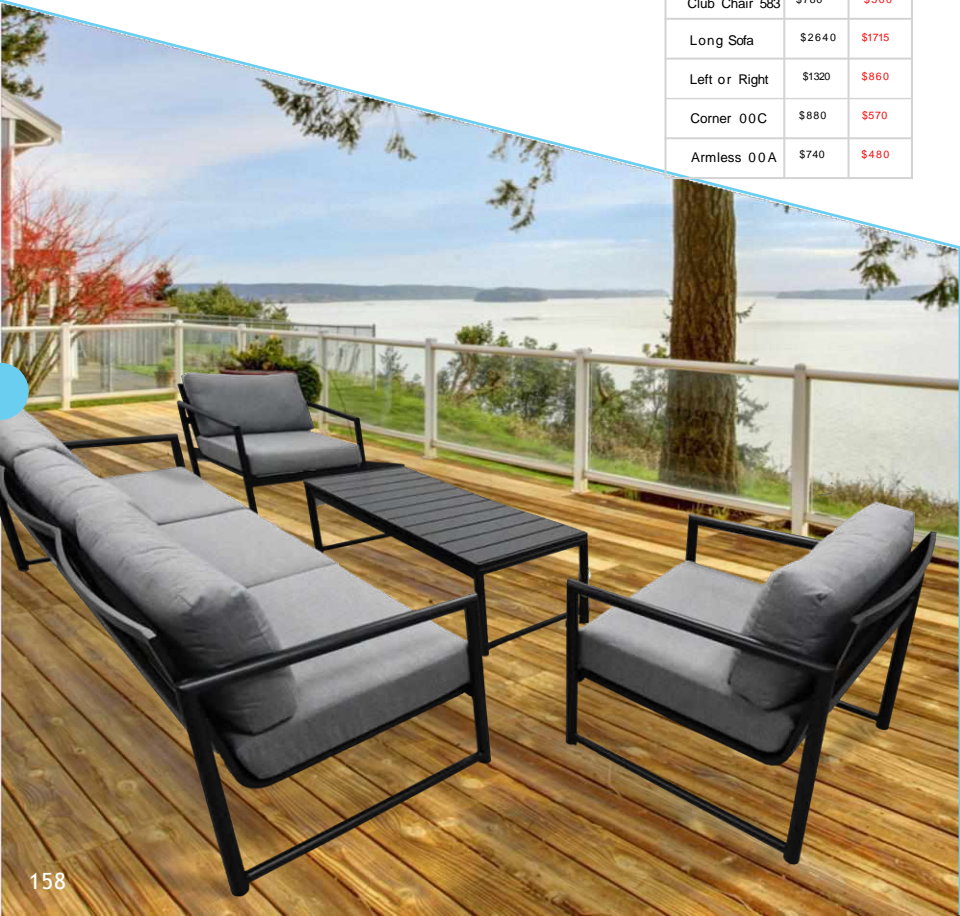

Lounge Seating

Urban Deep Seating Collection

Powder coated, welded Aluminum frame, sling seat and back for added comfort
Includes Sunbelievable cushions, zippered for easy cleaning
Replacement or Custom Colour cushions available

REPLACEMENT CUSHIONS		
Module	MSR	SELL
P		
Sofa 581	$1800	$1170
Love Seat 582	$1220	$800
Club Chair 583	$780	$500
Long Sofa	$2640	$1715
Left or Right	$1320	$860
Corner 00C	$880	$570
Armless 00A	$740	$480