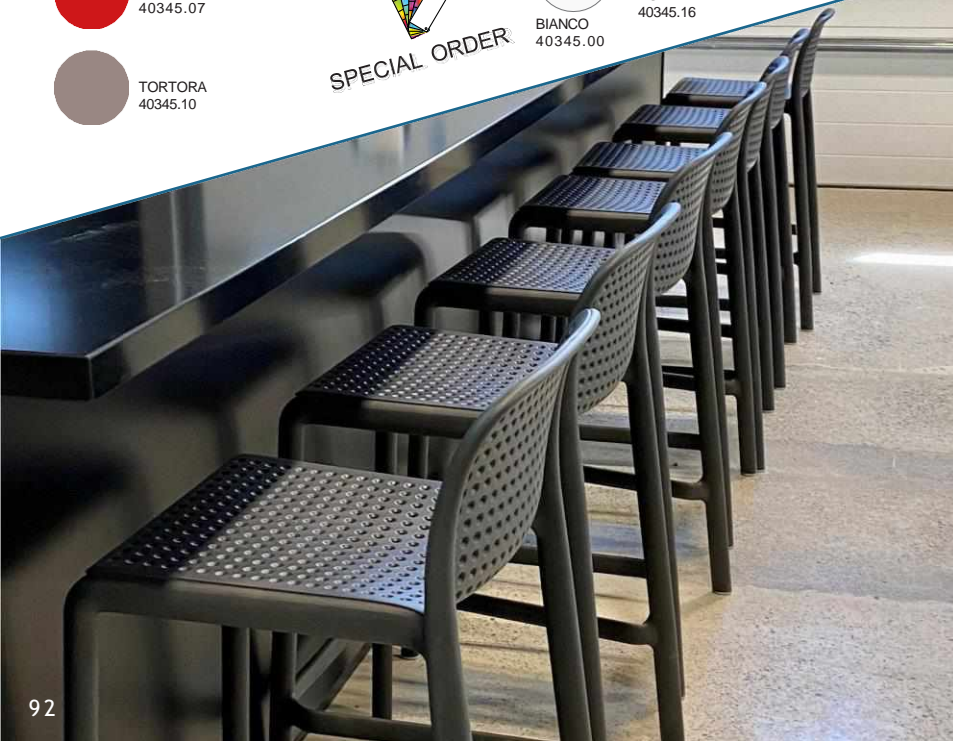

BAR STOOLS

NARDI CATAS
YOUR OUTDOOR LIVING MADE IN ITALY

Also available
Arm Chair, Side Chair

Lido Mini

Uniformly coloured fiberglass and polypropylene with UV additives,
Perforated seat and back, Matte finish, Non-slip feet, Recyclable

MSRP: $230 EA. SELL: $150 EA.

ANTRACITE
40345.02

ROSSO
40345.07

TORTORA
40345.10

SPECIAL ORDER

BIANCO
40345.00

AGAVE
40345.16

CELESTE
40345.39

BAR STOOLS

NARDI CATAS
YOUR OUTDOOR LIVING MADE IN ITALY

Also available
Arm Chair, Side Chair

Faro Mini

Uniformly coloured fiberglass and polypropylene with UV additives,
Solid seat and back, Matte finish, Non-slip feet, Recyclable

MSRP: $230 EA. SELL: $150 EA.

ANTRACITE
40347.02

ROSSO
40347.07

SPECIAL ORDER

CELESTE
40347.39

TORTORA
40347.10

AGAVE
40347.16

BIANCO
40347.00