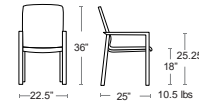

ARMCHAIRS

Also available
Side Chair,
Bar/Counter Stool

Ronda Heavy Duty

Tubular steel frame with stretcher bar, Extended steel mesh seat and back, E-plated powder coat finish

MSRP: $480 EA. SELL: $300 EA.

Also available
Side Chair,
Bar/Counter Stool

Ronda 2.0

Tubular steel frame, Extended steel mesh seat and back, E-plated powder coat finish

MSRP: $470 EA. SELL: $300 EA.

Also available
Side Chair

Croisette

Uniformly colored fiberglass and polypropylene with UV additives

MSRP: $400 EA. SELL: $260 EA.

Also available
Side Chair,

Sara

Tubular aluminum frame, Aluminum slat seat and back

MSRP: $260 EA. SELL: $170 EA.

POLISHED ALUMINUM
1101-00

ARMCHAIRS

Sanibel

All Welded Aluminum Frame, one-piece Quick Dry Foam padded sling seat/back, Powder Coat Paint Finish

MSRP: $450 EA. SELL: $295 EA.

GREY/BLACK
BUM-SB-320

Also available
Side Chair,
Bar/Counter Stool

Dome

PPL frame seat and back, perforated seat and back, solid frame

MSRP: $420 EA. SELL: $275 EA.

Darsena

Tubular polypropylene and fiberglass frame, Perforated seat and back, UV Protected, 4 Positions, Folding

MSRP: $290 EA. SELL: $190 EA.

BIANCO
40316.00

TORTORA
40316.10

ANTRACITE
40316.02