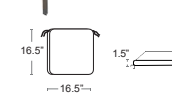

Chair Cushion

Fits Trill, Riva, Bora, Costa, Arm & Side
Zippered removable cover, washable, with ties

C-BUM-GENERIC
+ COLOUR CODE
MSRP: $100 EA.
SELL: $65 EA.