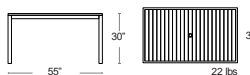

2047033 + Colour Code
MSRP: \$160 EA. **SELL: \$80 EA.**

BAR STOOLS

Also available
Armchair, Side Chair,
Bar Stool, Table Tops

Marco 55" x 32"

DT516-55Q + Colour Code

MSRP: \$840 EA.
SELL: \$550 EA.

Marco 48" x 32"