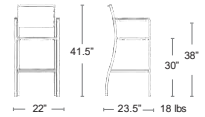

Marco Sling - Arm

516B + COLOUR CODE