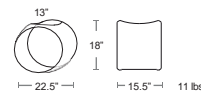

ANTRACITE
CERO-ANT