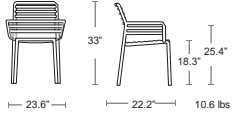

MSRP: \$240 EA. SELL: \$190 EA.

ANTRACITE
40254.02

BIANCO
40254.00

MARSALA
40254.21

PERA
40254.18

AGAVE
40254.16

Also available Side Chair, Bar/Counter Stool, & Lounge

Replacement Foot