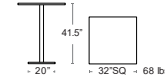

SELL: \$1180 EA.

IRON
- 22

BRONZE
- 41

WHITE
- 23

Tables: BAR HEIGHT

emu  MADE IN ITALY

Lock 32

Solid steel top, 1.5" Thick, Trumpet steel weighted base,
Hole in base to accommodate a lock, E-plated, powder coat finish