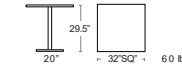

Lock 32" SQ

473K + Colour Code