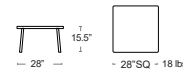

LOUHG TABLES

Mira Collection

White Aluminum frame and top

Mira Low Table A1746

MSRP: $1150 EA.
SELL: $750 EA.

Mira Side Table A1745

MSRP: $580 EA.
SELL: $380 EA.

Urban Collection

Powder coated, Welded aluminum frame

Coffee Table URBAN-2448

MSRP: $1050 EA.
SELL: $685 EA.

Side Table URBAN-22SQ

MSRP: $650 EA.
SELL: $425 EA.

LOUHG TABLES

Also available
Armchair, Side Chair,
Bar/Counter Stool
& Lounge

Star

Square steel tubular legs, 3/4" steel top
E-plated, powder coat finish

MSRP: $1060 EA. SELL: $690 EA.

Also available
Armchair, Side Chair,
Bar/Counter Stool, Table
& Lounge

Darwin

Tubular steel frame, Steel top
E-plated, powder coat finish

MSRP: $970 EA. SELL: $630 EA.

Also available
Armchair,
Lounge

Holly High

Tubular aluminum frame side table
E-plated, powder coat finish

MSRP: $900 EA. SELL: $585 EA.

Also available
Lounge chair

Xena

Aluminum side table
E-plated, powder coat finish

MSRP: $740 EA. SELL: $480 EA.