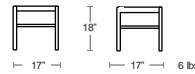

MSRP: \$360 EA.
SELL: \$235 EA.

LOUHG TABLES

Ruffle Side Table

The Ruffle collection expresses the elegance and lightness of fabric

MSRP: \$740 EA. SELL: \$480 EA.

ANTRACITE
RUFFLE-TV

LOUHG TABLES

More Sid available
Side Chairs, Bar/Counter Stools,
Tabletops, Tables
and Lounge Seating