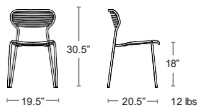

Tubular aluminum frame, All-Weather Wicker seat and back

MSRP: \$610 EA. SELL: \$395 EA.

BLACK / GREY
A1030-24-76

Also available
Armchair
Bar Stool

Aperto

Tubular steel frame, Wrought Iron seat and back,
E-plated powder coat finish

MSRP: \$600 EA SELL: \$390 EA

MARINE BLUE
E1300-16

BLACK
E1300-24

Also available as
Bar Stool

Elly

Tubular powder coated frame,
All weather wicker seat and back

MSRP: \$610 EA. SELL: \$395 EA.

Driftwood / GREY
A1010-500-74