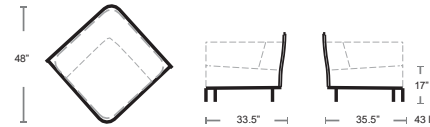

CORNER MODULE
E1084-22-900/77
MSRP: $5800 EA.
SELL: $3770 EA.