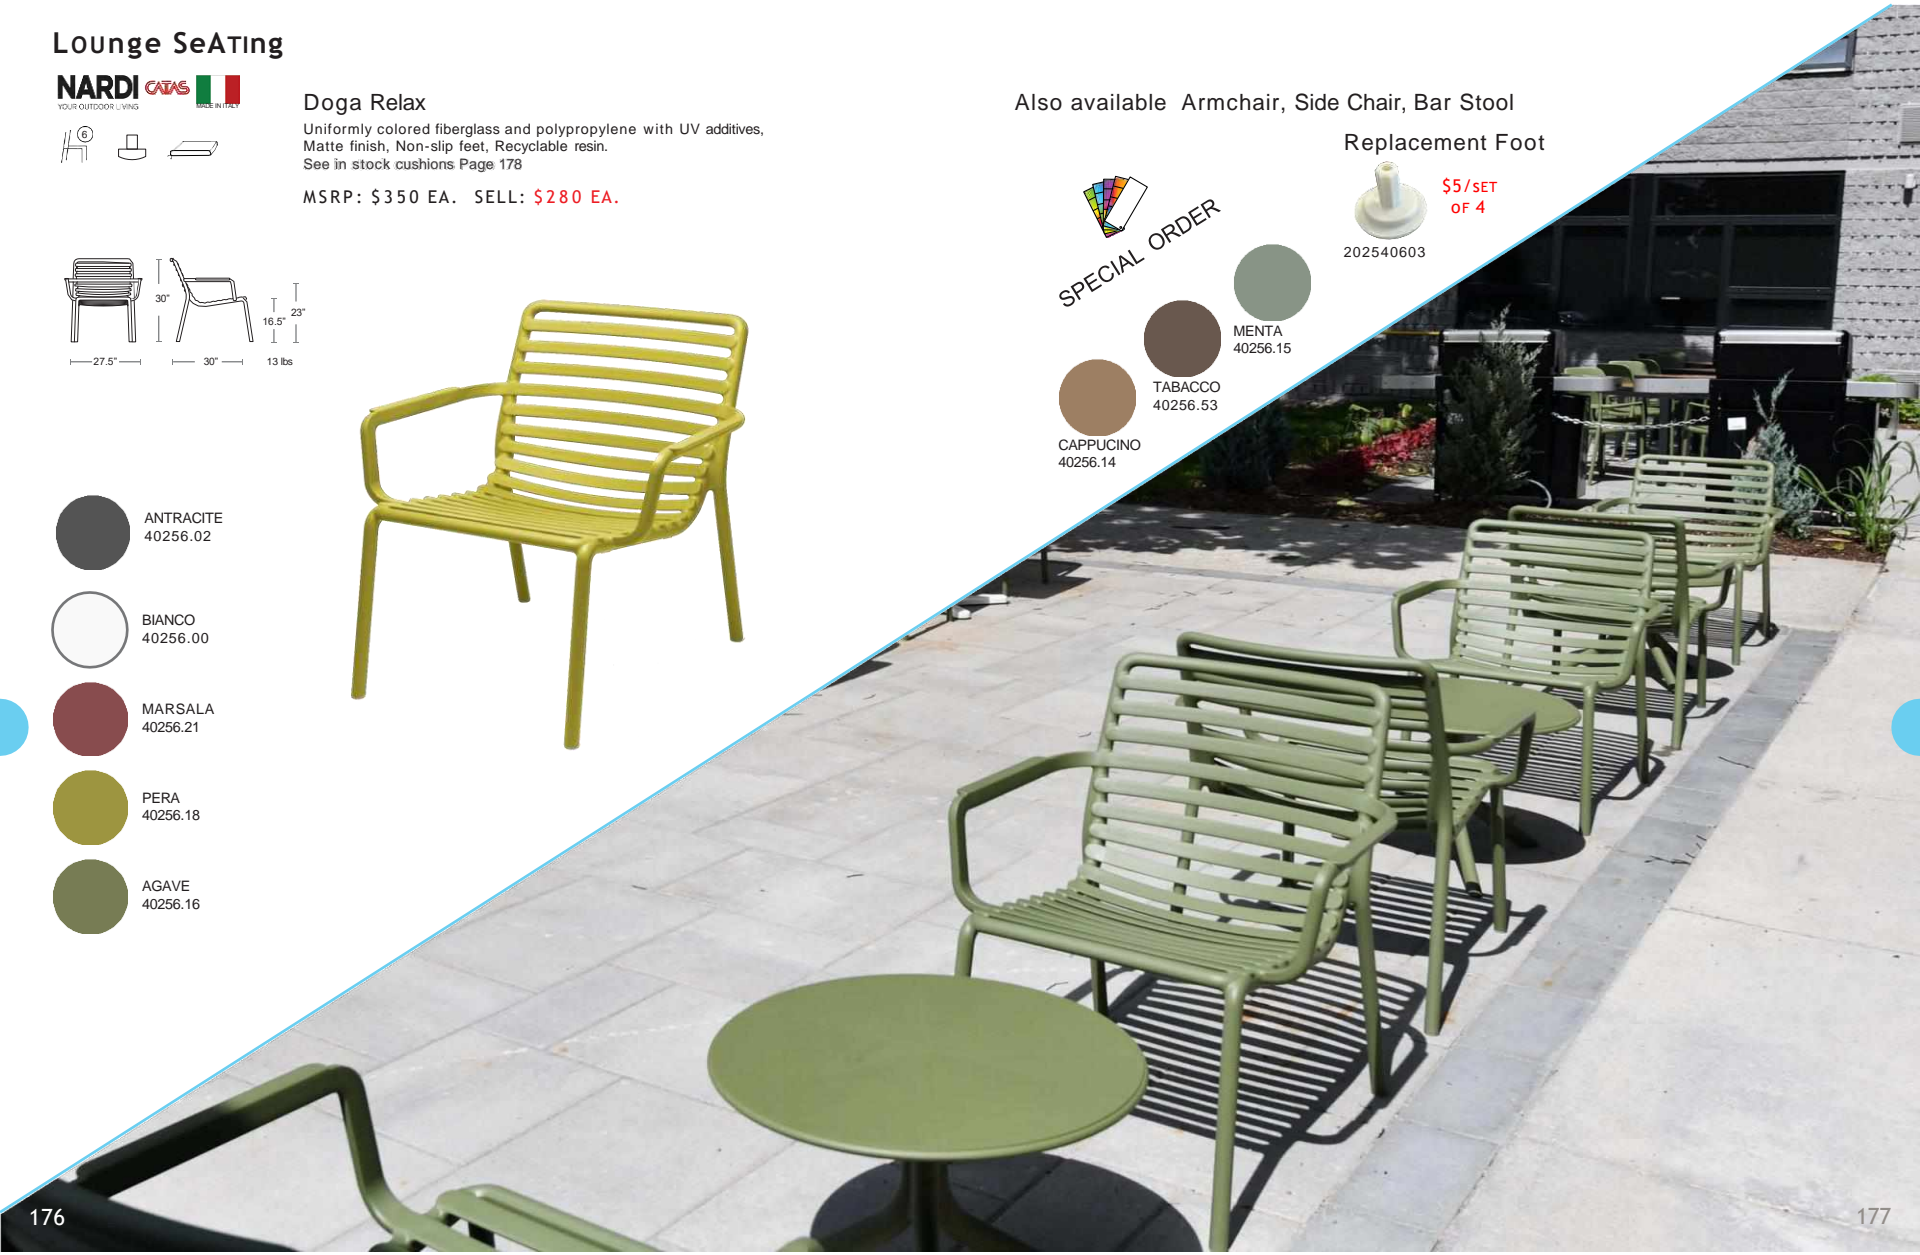

Replacement Foot

SPECIAL ORDER

- CAPPUCINO
  40256.14
- TABACCO
  40256.53
- MENTA
  40256.15

202540603

$5/SET
OF 4