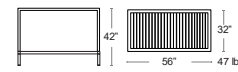

Cube Bar Tables

Polypropylene and fiberglass slat top, Tubular aluminum legs, Powder coated & UV Protected

Cube 140
47752+46952.02