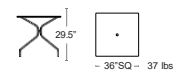

Cambi Square

Cambi 36"
E802 + COLOUR CODE

MSRP: $1150 EA.
SELL: $750 EA.