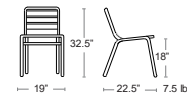

Sara Armchair Pg.25