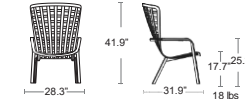

Lounge Seating