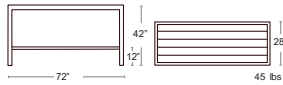

Tables: BAR HEIGHT

emuamericas MADE IN CHINA

More Sid available
Armchair Side Chair,
Tabletops and Lounge
Seating

Sid Community Bar Table

Aluminum wood-look slats, Aluminum frame and legs

MSRP: $3470 EA.

SELL: $2260 EA.

OAK/ALUM
A1550-06-401