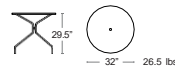

Tables: dining HEIGHT

Cambi Collection

Steel mesh tops, 1 1/4" thick, 1 9/16" Umbrella hole where available, Tubular steel legs, E-plated, powder coat finish, 3 Levelers and 1 Adjustable foot,

Cambi Rectangle

Cambi ADA 48"x32"
E836+ COLOUR CODE

MSRP: $1720 EA.
SELL: $1120 EA.

Cambi 24"x32"
E834+ COLOUR CODE

MSRP: $1020 EA.
SELL: $660 EA.

IRON
-22

BLACK
-24

BRONZE
-41

CEMENT
-73

Tables: dining HEIGHT

Cambi Round

Cambi 48"
E805 + COLOUR CODE

MSRP: $1420 EA.
SELL: $920 EA.

Cambi 42"
E804 + COLOUR CODE

MSRP: $1270 EA.
SELL: $825 EA.

Cambi 36"
E813 + COLOUR CODE

MSRP: $1200 EA.
SELL: $780 EA.

Cambi 32"
E803 + COLOUR CODE

MSRP: $960 EA.
SELL: $625 EA.

Cambi Square

Cambi 36"
E802 + COLOUR CODE

MSRP: $1150 EA.
SELL: $750 EA.

Cambi 32"
E801 + COLOUR CODE

MSRP: $1020 EA.
SELL: $665 EA.

Cambi 24"
E800 + COLOUR CODE

MSRP: $800 EA.
SELL: $520 EA.

NOTE*
NO
UMBRELLA
HOLE

IRON
-22

BLACK
-24

BRONZE
-41

CEMENT
-73