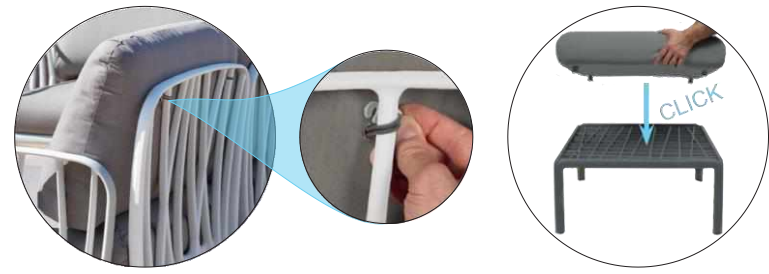

END MODULE L or R
40372 + COLOUR CODE
MSRP: $970 EA.
SELL: $630 EA.

ARMLESS MODULE
40373 + COLOUR CODE
MSRP: $900 EA.
SELL: $585 EA.

CORNER MODULE
40374 + COLOUR CODE
MSRP: $1140 EA.
SELL: $740 EA.

POUF/OTTOMAN
40369 + COLOUR CODE
MSRP: $570 EA.
SELL: $370 EA.