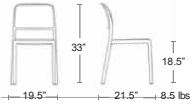

202420603

Side CHAIRS

Bora

Uniformly colored fiberglass and polypropylene with UV additives, Matte finish, Non-slip feet, Recyclable
[See in stock cushions, Page 67](#)

MSRP: \$180 EA. SELL: \$120 EA.

ANTRACITE
40243.02