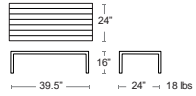

LOUHG TABLES

Mira Collection

White Aluminum frame and top

Mira Low Table A1746

MSRP: $1150 EA.
SELL: $750 EA.

Mira Side Table A1745

MSRP: $580 EA.
SELL: $380 EA.

Urban Collection

Powder coated, Welded aluminum frame

Coffee Table URBAN-2448

MSRP: $1050 EA.
SELL: $685 EA.

Side Table URBAN-22SQ

MSRP: $650 EA.
SELL: $425 EA.

LOUHG TABLES

Also available
Armchair, Side Chair,
Bar/Counter Stool
& Lounge

Star

Square steel tubular legs, 3/4" steel top
E-plated, powder coat finish

MSRP: $1060 EA. SELL: $690 EA.

Also available
Armchair, Side Chair,
Bar/Counter Stool, Table
& Lounge

Darwin

Tubular steel frame, Steel top
E-plated, powder coat finish

MSRP: $970 EA. SELL: $630 EA.

Also available
Armchair,
Lounge

Holly High

Tubular aluminum frame side table
E-plated, powder coat finish

MSRP: $900 EA. SELL: $585 EA.

Also available
Lounge chair

Xena

Aluminum side table
E-plated, powder coat finish

MSRP: $740 EA. SELL: $480 EA.