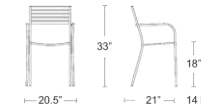

MSRP: \$650 EA SELL: \$425 EA

BLACK
E1301-24

MARINE BLUE
E1301-16

Also available
Side Chair

Segno - Teak

Square Tubular Frame, Teak slat seat & steel slat back, E-plated powder coat finish

MSRP: \$640 EA SELL: \$410 EA

BRONZE
E267-41-82

IRON
E267-22-82

Also available
Side Chair,
Bar/Counter Stool

Sid Wicker

Tubular aluminum frame, All-Weather Wicker seat and back

MSRP: \$710 EA. SELL: \$460 EA.

BLACK / GREY
A1130-24-76

Also available
Side Chair