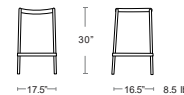

BAR STOOLS

Also available
Side Chair

Thor Backless Bar or Counter

Tubular steel frame, Steel seat
E-plated powder coat finish

MSRP: $630 EA. SELL: $410 EA.

ADD NET $40 FOR COUNTER HEIGHT

IRON
E657-22

Also available
Side Chair

Olly Bar or Counter

Outdoor/Indoor stacking stool,
Constructed of thermoplastic polymer (PPL) and Aluminum

MSRP: $520 EA. SELL: $365 EA.

ADD NET $40 FOR COUNTER HEIGHT

ALUMINUM/
GREEN
B9208-05-59

ALUMINUM/
ANTRACITE
B9208-05-22

ALUMINUM/
ORANGE
B9208-05-66

Parisian

All-welded Aluminum frame, wood-look powder coat finish with all weather
wicker seat and back, replaceable feet.

MSRP: $520 EA. SELL: $340 EA.

ANTRACITE/TEAK
AC3531N17RAT

Also available
Armchair
Side Chair,

Dome

Solid PPL frame and seat

MSRP: $520 EA. SELL: $365 EA.

RED
B9011-RO

BEIGE
B9011-BE

ANTRACITE
B9011-GA