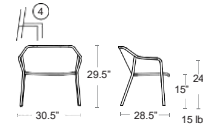

Also available
Armchair, Side Chair
Bar/Counter Stool
Table