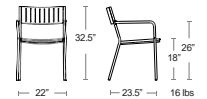

MSRP: \$570 EA. SELL: \$370 EA.

BLACK
22302-2024-24

DARK GREY
22302-7026-26

SKY BLUE
22302-1414-14

OLIVE GREEN
22302-2727-27

Also available
Side Chair,
Bar/Counter Stool

Bridge

Tubular steel frame, Solid steel slat seat and back, E-plated powder coat finish

MSRP: \$570 EA. SELL: \$370 EA.

BLACK
E147-24

ARMCHAIRS

Also available
Side Chair,
Bar/Counter Stool

Ronda Heavy Duty

Tubular steel frame with stretcher bar, Extended steel mesh seat and back, E-plated powder coat finish