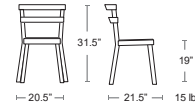

A1004-RAL

Side CHAIRS

emu 

Also available
Bar Stool

Thor

Tubular steel frame, Steel seat
E-plated powder coat finish

MSRP: \$550 EA SELL: **\$360 EA**

IRON
E655-22