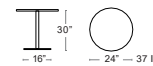

Bistro 24" Round
E900 + Colour Code
MSRP: $850 EA. **SELL: $555 EA.**