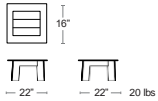

Lakeshore Coffee Table

BS-BSMRC + Colour

MSRP: $880 EA.
SELL: $575 EA.