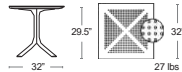

Clip Dining

Resin and fiberglass perforated top, Tubular resin and fiberglass legs, UV Protected

Clip 80
40082.02