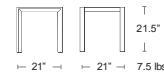

LOUHG TABLES

Also available
Lounge Seating

Lakeshore Collection

A classic design made from high density polyethylene (HDPE). Very high impact resistance with a textured finish, UV protected

Lakeshore Coffee Table

BS-BSMRC + Colour

MSRP: $880 EA.
SELL: $575 EA.

Lakeshore Side Table

BS-BSMOS + Colour

MSRP: $660 EA.
SELL: $430 EA.

LOUHG TABLES

Skyline Tables

All weather wicker fish bone weave, Powder coated aluminum frame
Frosted glass top

CoffeeTable

SKY-4222C

MSRP: $780 EA.
SELL: $510 EA.

Side Table

SKY-22SQ

MSRP: $690 EA.
SELL: $450 EA.

City View Collection

Powder coated, Welded Aluminum frame

Console Table

CITY-2050T

MSRP: $740 EA.
SELL: $480 EA.

CoffeeTable

CITY-2442

MSRP: $640 EA.
SELL: $420 EA.

Side Table

CITY-20SQ

MSRP: $360 EA.
SELL: $235 EA.