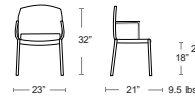

POLISHED ALUMINUM
1101-00

ARMCHAIRS

Sanibel

All Welded Aluminum Frame, one-piece Quick Dry Foam padded sling seat/back, Powder Coat Paint Finish

MSRP: \$450 EA. SELL: \$295 EA.

GREY/BLACK
BUM-SB-320

Also available
Side Chair,
Bar/Counter Stool