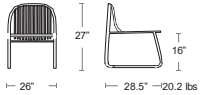

Lounge Seating

Also available
Side Chair,
Bar Stool