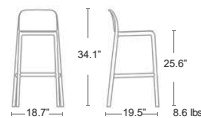

BAR STOOLS

NARDI CATAS
YOUR OUTDOOR LIVING MADE IN ITALY

Also available
Arm Chair, Side Chair