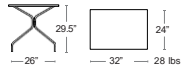

Tables: dining HEIGHT

Cambi Collection

Steel mesh tops, 1 1/4" thick, 1 9/16" Umbrella hole where available, Tubular steel legs, E-plated, powder coat finish, 3 Levelers and 1 Adjustable foot,

Cambi Rectangle

Cambi ADA 48"x32"
E836+ COLOUR CODE

MSRP: $1720 EA.
SELL: $1120 EA.

Cambi 24"x32"
E834+ COLOUR CODE

MSRP: $1020 EA.
SELL: $660 EA.

IRON
-22

BLACK
-24

BRONZE
-41

CEMENT
-73

Tables: dining HEIGHT

Cambi Round

Cambi 48"
E805 + COLOUR CODE

MSRP: $1420 EA.
SELL: $920 EA.

Cambi 42"
E804 + COLOUR CODE

MSRP: $1270 EA.
SELL: $825 EA.

Cambi 36"
E813 + COLOUR CODE

MSRP: $1200 EA.
SELL: $780 EA.

Cambi 32"
E803 + COLOUR CODE

MSRP: $960 EA.
SELL: $625 EA.

Cambi Square

Cambi 36"
E802 + COLOUR CODE

MSRP: $1150 EA.
SELL: $750 EA.

Cambi 32"
E801 + COLOUR CODE

MSRP: $1020 EA.
SELL: $665 EA.

Cambi 24"
E800 + COLOUR CODE

MSRP: $800 EA.
SELL: $520 EA.

NOTE*
NO
UMBRELLA
HOLE

IRON
-22

BLACK
-24

BRONZE
-41

CEMENT
-73