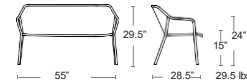

Also available
Armchair, Side Chair
Bar/Counter Stool
Table