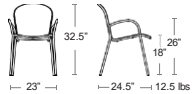

MSRP: \$570 EA. SELL: \$370 EA.

BLACK
22302-2024-24

DARK GREY
22302-7026-26

SKY BLUE
22302-1414-14

OLIVE GREEN
22302-2727-27

Also available
Side Chair,
Bar/Counter Stool

Bridge

Tubular steel frame, Solid steel slat seat and back, E-plated powder coat finish

MSRP: \$570 EA. SELL: \$370 EA.

BLACK
E147-24

ARMCHAIRS

Also available
Side Chair,
Bar/Counter Stool

Ronda Heavy Duty

Tubular steel frame with stretcher bar, Extended steel mesh seat and back, E-plated powder coat finish

MSRP: \$480 EA. SELL: \$300 EA.

Also available
Side Chair,
Bar/Counter Stool

Ronda 2.0

Tubular steel frame, Extended steel mesh seat and back, E-plated powder coat finish

MSRP: \$470 EA. SELL: \$300 EA.

Also available
Side Chair