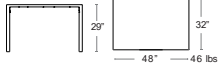

Nova ADA 48"x32" MSRP: $1480 EA.
E854 + Colour Code **SELL: $960 EA.**