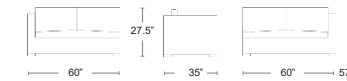

Skyline Modular Collection

SKY BOX
SKY-BOX 2.0
MSRP: $2480 EA.
SELL: $1620 EA.

SOFA
SKY-581
MSRP: $3050 EA.
SELL: $1980 EA.

LOVE SEAT
SKY-582
MSRP: $2180 EA.
SELL: $1420 EA.

CLUB CHAIR
SKY-583
MSRP: $1480 EA.
SELL: $965 EA.

LONG SOFA
SKY LONG
MSRP: $4440 EA.
SELL: $2890 EA.

RIGHT & LEFT
SKY-02R-02L-14
MSRP: $2220 EA.
SELL: $1445 EA.

DOUBLE ARMLESS
SKY-02A
MSRP: $2080 EA.
SELL: $1350 EA.

CORNER
SKY-00C
MSRP: $1460 EA.
SELL: $950 EA.

SLIPPER
SKY-00A
MSRP: $1180 EA.
SELL: $770 EA.