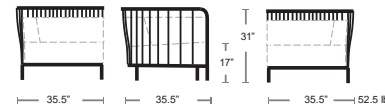

RIGHT MODULE
E1082-22-900/77
LEFT MODULE
E1083-22-900/77
MSRP: $5000 EA.
SELL: $3250 EA.