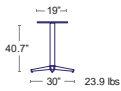

Trail Self Leveling Bases

Say goodbye to wobbly tables! These award-winning bases use a simple mechanical system with four pivoting legs that are interconnected in such a way that when a table is placed on an uneven surface the feet will move until all feet are stable.

Trail Bar 30 TRST30BKB

List: $450 EA.
SELL: $295 EA.