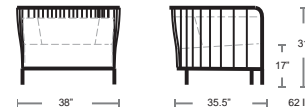

Lounge Seating

ARM CHAIR
E1080-22
MSRP: $5200 EA.
SELL: $3380 EA.