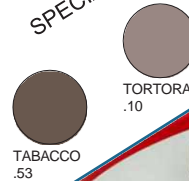

Cube Square

MSRP: \$520 EA.
SELL: \$365 EA.

MSRP: \$490 EA.
SELL: \$345 EA.

ANTRACITE
.02

TABACCO
.53

BIANCO
.00

Tables: dining height

NARDI CATAS 
YOUR OUTDOOR LIVING