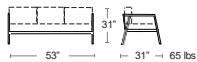

Mira Collection

Aluminum frame with Synthetic rope back
Cushions included
Sunbrella Canvas Haze