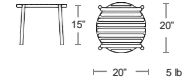

Doga Side Table

Uniformly colored fiberglass and polypropylene with UV additives,
Matte finish, Non-slip feet, Recyclable resin.

MSRP: $160 EA. SELL: $130 EA.

BIANCO
40042.00