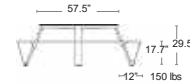

Tables: dining height

Also available
Armchair, Side Chair
Bar Stools, Tabletops

CS-760-PW-GA

Marco Polywood Round Cluster Seat

Round tubular steel powder coated frame Polywood and Aluminum Seats and Tabletop, Seats 8, Can be bolted down

MSRP: $2850 EA. SELL: $1860 EA.