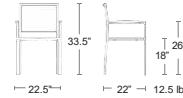

Side CHAIRS

Also available
Armchair
Bar Stool, Bench
Tables & Tabletops