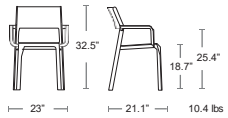

SPECIAL ORDER

CAPPUCINO
40254.14

TABACCO
40254.53

MENTA
40254.15

\$5/SET
OF 4

202540603

ARMCHAIRS

Trill