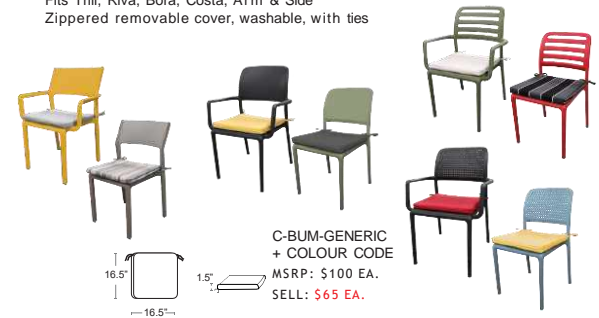

Zippered removable cover,
washable

C-BUM-NET
+ COLOUR CODE
MSRP: \$110 EA.
SELL: \$70 EA.

Doga Armchair Cushion

Zippered removable cover,
washable, with Velcro ties

C-BUM-DOGA
+ COLOUR CODE
MSRP: \$110 EA.
SELL: \$70 EA.

Chair Cushion

Fits Trill, Riva, Bora, Costa, Arm & Side
Zippered removable cover, washable, with ties

C-BUM-GENERIC
+ COLOUR CODE
MSRP: \$100 EA.
SELL: \$65 EA.

Custom Cushions & Special Orders

We can make cushions for all the chairs and stools we sell in available Sunbrella Fabric