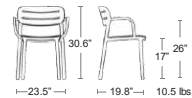

MSRP: \$570 EA. SELL: \$370 EA.

BLACK
E147-24

ARMCHAIRS

Also available
Side Chair,
Bar/Counter Stool

Ronda Heavy Duty

Tubular steel frame with stretcher bar, Extended steel mesh seat and back, E-plated powder coat finish

MSRP: \$480 EA. SELL: \$300 EA.

Also available
Side Chair,
Bar/Counter Stool

Ronda 2.0

Tubular steel frame, Extended steel mesh seat and back, E-plated powder coat finish

MSRP: \$470 EA. SELL: \$300 EA.

Also available
Side Chair