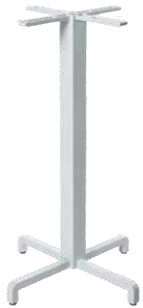

Fiore Bar

Cast Aluminum, Powder Coated + Specially Treated for High Salinity Environments

MSRP: $320 EA. SELL: $210 EA.