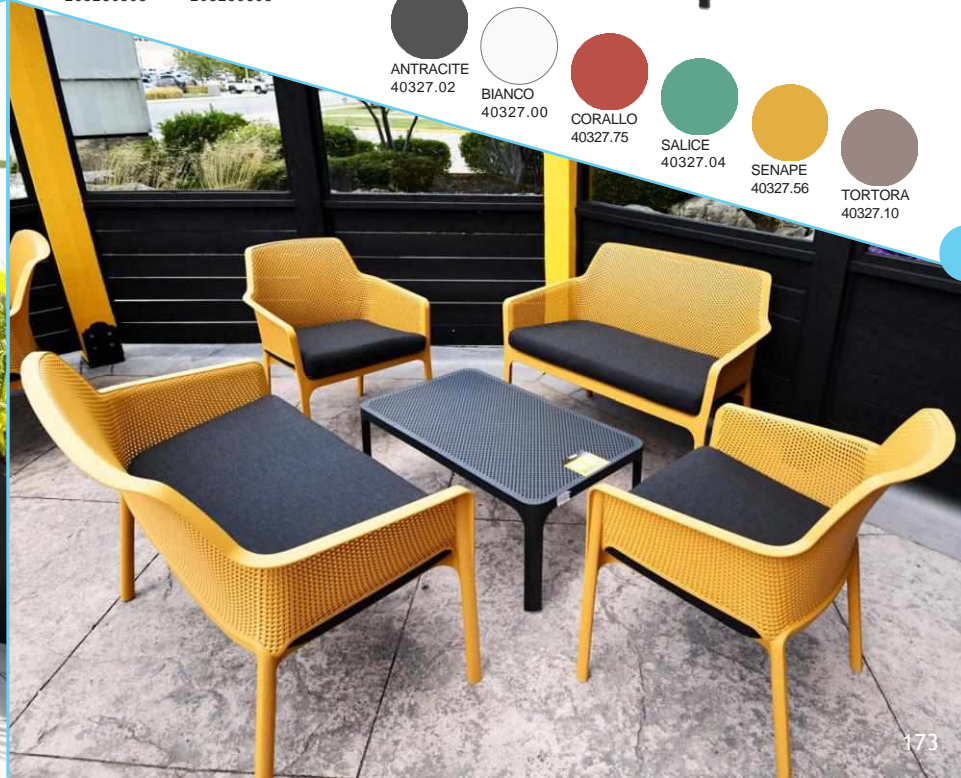

SENAPE
40327.56

TORTORA
40327.10

Lounge Seating

Doga Relax

Uniformly colored fiberglass and polypropylene with UV additives,
Matte finish, Non-slip feet, Recyclable resin.
See in stock cushions Page 178

MSRP: \$350 EA. SELL: \$280 EA.