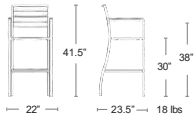

Marco Polywood-MSRP: $430 EA.
Arm
SELL: $280 EA.

516B+COLOUR CODE