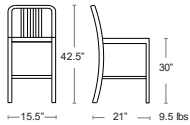

Square tubular steel frame, Steel slat seat and back
E-plated powder coat finish

MSRP: \$810 EA. SELL: \$525 EA.
ADD NET \$40 FOR COUNTER HEIGHT

IRON
264-22

Also available
Side Chair

Anna 1205-00

Square tubular aluminum frame, Solid
aluminum seat and slat back
Brushed aluminum with lacquered clear coat