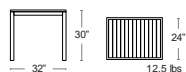

Marco 24" x 32"

DT516-23Q + Colour Code