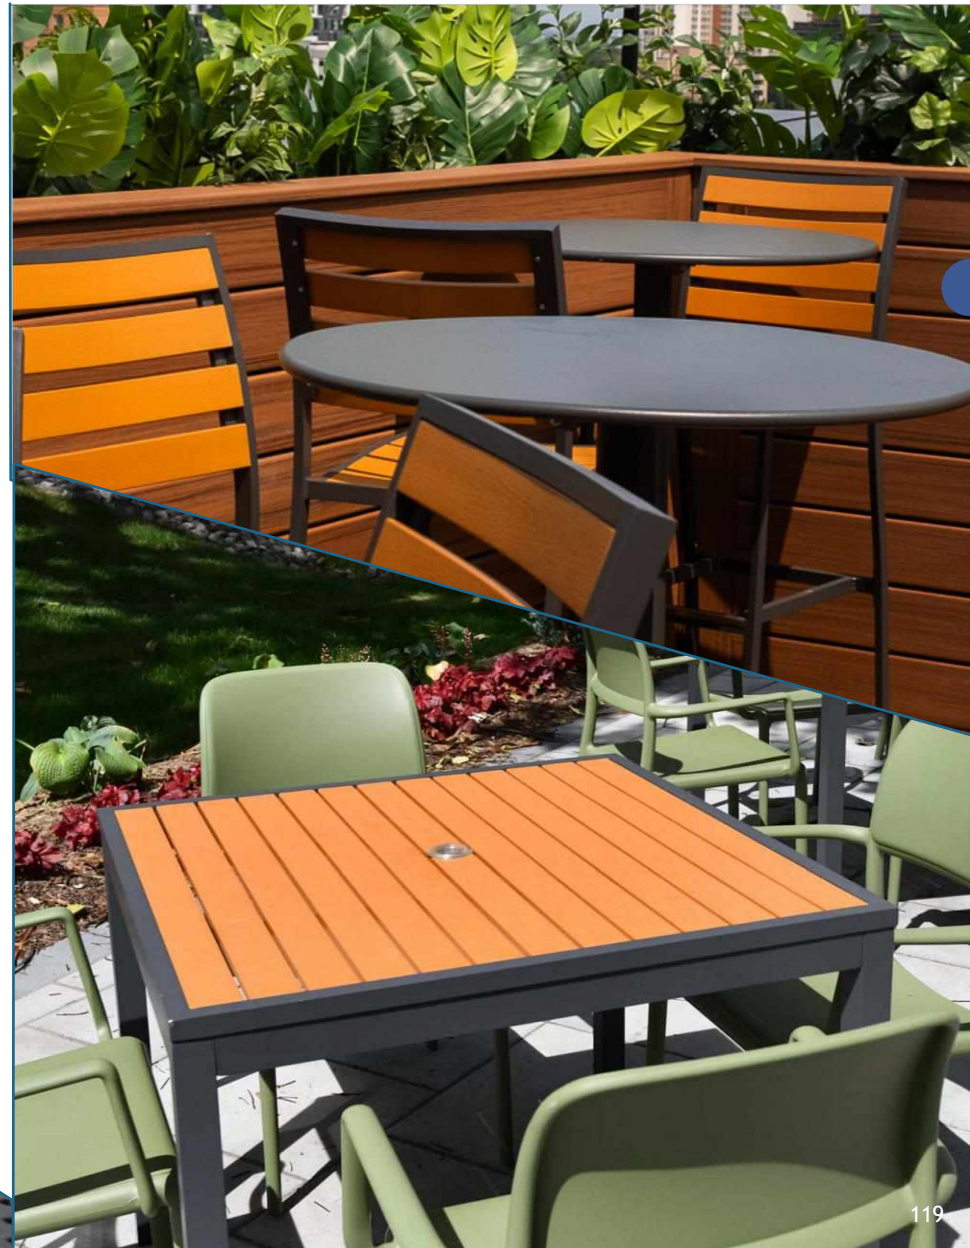

2047033 + Colour Code
MSRP: \$160 EA. **SELL: \$80 EA.**

BAR STOOLS

Also available
Armchair, Side Chair,
Bar Stool, Table Tops

Marco 55" x 32"

DT516-55Q + Colour Code

MSRP: \$840 EA.
SELL: \$550 EA.

Marco 48" x 32"