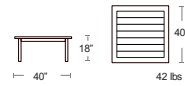

Lyla Side Table
A1735
MSRP: \$800 EA.
SELL: \$520 EA.

LOUHG TABLES

Jakarta Teak Collection

Teak is very durable and has its own natural oils which prevent water and moisture from penetrating the wood. It will develop a warm gray patina over time or it can be oiled annually to maintain the look of new wood. Teak requires virtually no maintenance and can be left on the patio during the summer months.