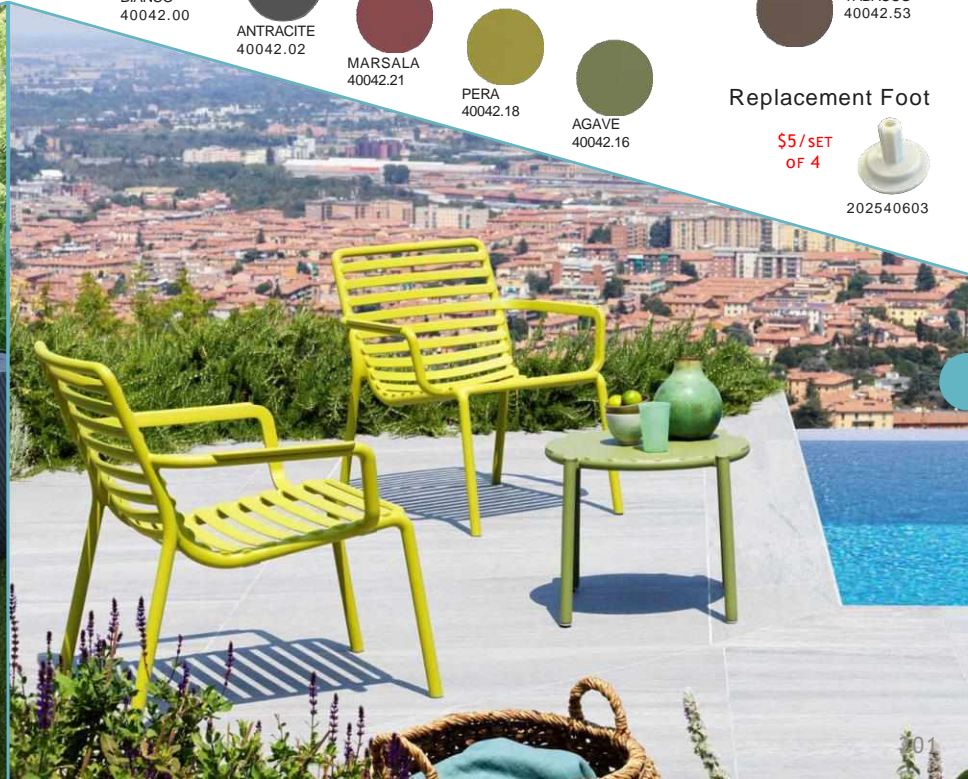

\$5/SET
OF 4

202540603

LOUHGe TABLES

NARDI *CAVAS* 
VOLUS OUTDOOR LIVING

Pop

Resin and fiberglass, UV protected, shelf included

MSRP: \$140 EA. **SELL: \$95 EA.**

LOUHGe TABLES