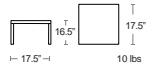

LOUHG TABLES

Ruffle Side Table

The Ruffle collection expresses the elegance and lightness of fabric

MSRP: $740 EA. SELL: $480 EA.

LOUHG TABLES

More Sid available
Side Chairs, Bar/Counter Stools,
Tabletops, Tables
and Lounge Seating

Sid Stool/Low Table

Square tubular aluminum frame,
Wood-look powder coated aluminum slat seat

MSRP: $520 EA. SELL: $340 EA.

Also available
Armchair, Side Chair,
Bar/Counter Stool
& Lounge

Star Side Table

Square steel tubular legs, 3/4" steel top
E-plated, powder coat finish

MSRP: $560 EA. SELL: $365 EA.

Cero Side Table

Sculptural informal seat/foot rest and decorative element, UV
Protected, LLDPE (linear low density polyethylene) 100%
Recyclable, Solution Dyed Impact resistant

MSRP: $460 EA. SELL: $300 EA.

Juju Stool/Side Table

UV Protected, LLDPE (linear low density polyethylene),
100% Recyclable, Solution Dyed, Impact resistant,
Stable, light and easy to handle

MSRP: $560 EA. SELL: $365 EA.

Dado Side Table

Stool/Side Table, UV Protected, LLDPE (linear low
density polyethylene) 100% Recyclable, Solution Dyed,
Impact resistant, Magazine slot has drainage hole

MSRP: $540 EA. SELL: $350 EA.

Disco Side Table

Steel tubular frame and steel mesh top
E-plated, powder coat finish

MSRP: $340 EA. SELL: $220 EA.