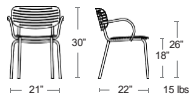

Code

Tubular steel frame, Solid steel seat and back
E-plated powder coat finish

MSRP: \$520 EA SELL: **\$340 EA**

IRON
E679-22

CHERRY
E679-60

emu 

Also available
Armchair
Bar/Counter Stool

Mom