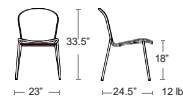

WHITE
E457-23

IRON
E457-22

BLACK
E457-24

MAPLE
RED
E457-26

Also available
Armchair
Bar/Counter Stool

Ronda

Tubular steel frame, Extended steel mesh seat and back
E-plated powder coat finish

MSRP: \$420 EA. SELL: \$275 EA.

IRON
E111-22

BLACK
E111-24

BRONZE
E111-41

DARK GREEN
E111-75

Side CHAIRS

Marco Polywood Bench

Square tubular aluminum powder coated frame Polywood Seat & Back

MSRP: \$760 EA. SELL: \$495 EA.