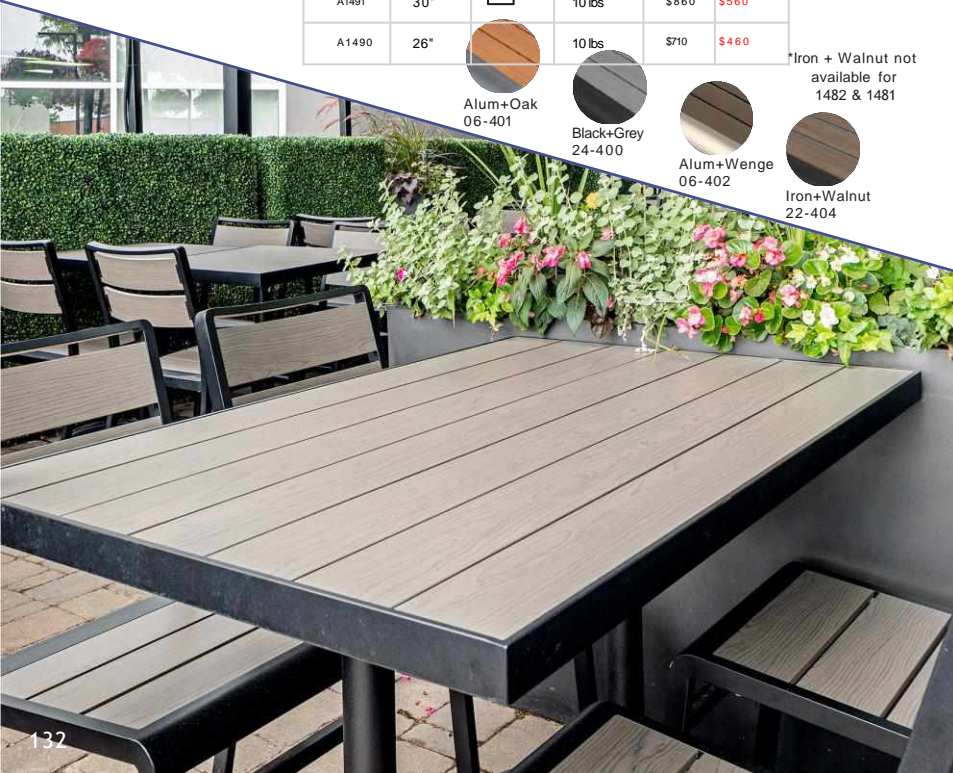

Alum+Oak
06-401

Black+Grey
24-400

Alum+Wenge
06-402

Iron+Walnut
22-404

*Iron + Walnut not available for 1482 & 1481

EMU: TABLETOPS

Emu Tabletop & Base Fit Guide

SID TABLE TOPS		26" x 30"	48" x 30"	30"	35"	26"	30"	35"
		0" A1494	0" A1495	A1481	A1482	A1490	A1491	A1492
ZAK BASES	DINING							
	DINING 5 PRONG							
	DOUBLE DINING							
	BAR							
	DOUBLE BAR							