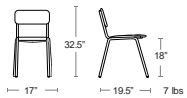

BLACK
B9012-08

WHITE
B9012-01

Side CHAIRS

Also available
Bar Stool

Coupole

Tubular steel frame, Cut design steel seat and back
E-plated powder coat finish

MSRP: \$450 EA. SELL: \$295 EA.

IRON
E440-22