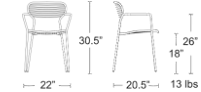

Also available
Side Chair,
Bar/Counter Stool