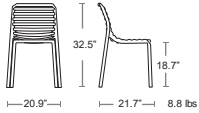

BACK
203280603

FRONT
203280503

Side CHAIRS

Doga Bistrot

Uniformly colored fiberglass and polypropylene with UV additives, Matte finish, Non-slip feet, Recyclable
[See in stock cushions, Page 67](#)

MSRP: \$210 EA. SELL: \$170 EA.