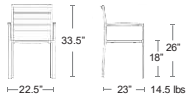

MSRP: \$290 EA. SELL: \$190 EA.

BIANCO
40316.00

TORTORA
40316.10

ANTRACITE
40316.02

ARMCHAIRS

Marco Polywood

Square tubular aluminum powder coated frame
Polywood Seat & Back

MSRP: \$330 EA. SELL: \$215 EA.