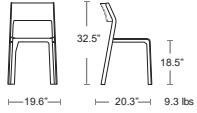

TABACCO
40255.53

MENTA
40255.15

Replacement Foot

202540603

\$5/SET
OF 4

Side CHAIRS

NARDI **CATAS** 
YOUR OUTDOOR LIVING

ANTRACITE
40253.02