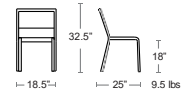

Also available as
Armchair

Sole HD

HEAVY DUTY Tubular steel frame, Steel mesh seat and back
E-plated powder coat finish

MSRP: \$600 EA. SELL: \$390 EA.

IRON
E3402HD-22

Also available
Armchair
Bar Stool

Sid Wicker