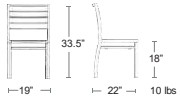

Side CHAIRS

Marco Polywood

Square tubular aluminum powder coated frame
Polywood Seat & Back

MSRP: $310 EA.   SELL: $200 EA.

Also available
Armchair
Bar Stool, Bench
Tables & Tabletops

ANTRACITE/TEAK
516S-PW-TA

ANTRACITE/GREY
516S-PW-GA

SILVER/GREY
516S-PW-GS

SILVER/TEAK
516S-PW-TS