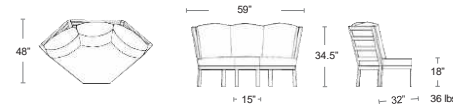

RIGHT & LEFT
CITY-582R-02L
MSRP: \$1830 EA.
SELL: \$1190 EA.

CORNER
CITY-582R-02L
MSRP: \$1940 EA.
SELL: \$1260 EA.

SLIPPER
CITY-582R-02L
MSRP: \$980 EA.
SELL: \$640 EA.

Lounge SeATING

Lyla Collection

Aluminum frame with Synthetic rope back
Cushions included
Sunbrella Canvas Granite