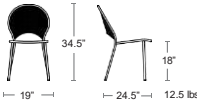

Also available as
Armchair