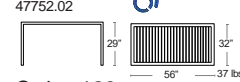

Tables: dining height

Arc En Ciel

Solid steel top table and legs, E-plated powder coat finish, Folding

Also available
Side Chair
Bistro Set

Arc En Ciel 331

MSRP: $940 EA.
SELL: $610 EA.

Arc En Ciel 334

MSRP: $660 EA.
SELL: $430 EA.

Arc En Ciel 346

MSRP: $570 EA.
SELL: $370 EA.

IRON
331-22

Tables: dining height

Cube Tables

Resin and fiberglass slat top, Tubular aluminum legs, Powder coated & UV Protected

Cube 140

Cube 120

Cube 80

Cube 70

Cube Rectangle

MSRP: $760 EA.
SELL: $530 EA.

Cube Square

MSRP: $520 EA.
SELL: $365 EA.

MSRP: $490 EA.
SELL: $345 EA.

ANTRACITE
.02

TABACCO
.53

BIANCO
.00