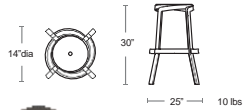

BAR STOOLS

Also available
Side Chair, Tables
Planters

TERRA
40358.44

NEW

BASALTO
40358.25

CACTUS
40358.27

GESSO
40358.29

regeneration Stack Maxi