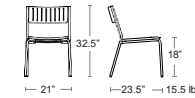

Also available
Armchair
Bar/Counter Stool