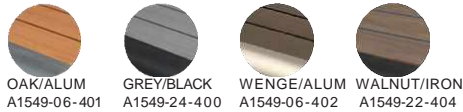

Tables: dining HEIGHT

emuamericas MADE IN CHINA

More Sid available
Armchair Side Chair,
Tabletops, Tables
and Lounge Seating

Sid Community Dining

Tubular aluminum frame,
Wood-look powder coated aluminum slat top

MSRP: $2900 EA. SELL: $1885 EA.