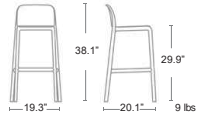

Replacement Feet

BAR STOOLS

NARDI CELESTE 
YOUR OUTDOOR LIVING

Faro Bar

Uniformly coloured fiberglass and polypropylene with UV additives,
Solid seat and back, Matte finish, Non-slip feet, Recyclable

MSRP: \$230 EA. SELL: \$150 EA.