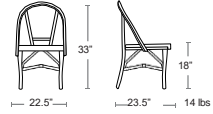

Side CHAIRS

Parisian

All-welded Aluminum frame, wood-look powder coat finish with all weather wicker seat and back , replaceablefeet.

MSRP: $ 300 EA. SELL: $195 EA.