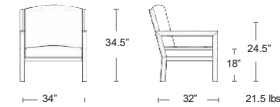

CLUB CHAIR
CITY-583
MSRP: $1260 EA.
SELL: $820 EA.