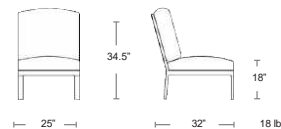

RIGHT & LEFT
CITY-582R-02L
MSRP: \$1830 EA.
SELL: \$1190 EA.

CORNER
CITY-582R-02L
MSRP: \$1940 EA.
SELL: \$1260 EA.

SLIPPER
CITY-582R-02L
MSRP: \$980 EA.
SELL: \$640 EA.

Lounge SeATING

Lyla Collection

Aluminum frame with Synthetic rope back
Cushions included
Sunbrella Canvas Granite