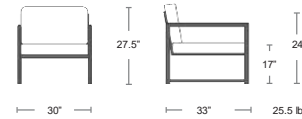

Lounge Seating

Urban Deep Seating Collection

Powder coated, welded Aluminum frame, sling seat and back for added comfort
Includes Sunbelievable cushions, zippered for easy cleaning
Replacement or Custom Colour cushions available

REPLACEMENT CUSHIONS		
Module	MSR	SELL
P		
Sofa 581	$1800	$1170
Love Seat 582	$1220	$800
Club Chair 583	$780	$500
Long Sofa	$2640	$1715
Left or Right	$1320	$860
Corner 00C	$880	$570
Armless 00A	$740	$480

Lounge Seating

SOFA
URBAN-581
MSRP: $3000 EA.
SELL: $1950 EA.

LOVE SEAT
URBAN-582
MSRP: $2040 EA.
SELL: $1325 EA.

CLUB CHAIR
URBAN-583
MSRP: $1300 EA.
SELL: $850 EA.

Urban Modular Collection

LONG SOFA
URBAN LONG
MSRP: $4400 EA.
SELL: $2890 EA.

RIGHT MODULE
URBAN 02R
LEFT MODULE
URBAN 02L
MSRP: $2200 EA.
SELL: $1430 EA.

CORNER
URBAN-00C
MSRP: $1460 EA.
SELL: $950 EA.

ARMLESS
URBAN-00A
MSRP: $1220 EA.
SELL: $800 EA.