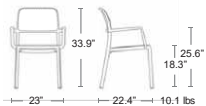

MSRP: \$210 EA. SELL: \$140 EA.

ANTRACITE
40246.02

BIANCO
40246.00

CELESTE
40246.39

ROSSO
40246.07

TORTORA
40246.10

AGAVE
40246.16

Also available Side Chair, Bar/Counter Stool, & Lounge