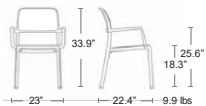

ARMCHAIRS

Costa

Uniformly colored fiberglass and polypropylene with UV additives
Matte finish, Solid seat and back, Non-slip feet, Recyclable, Seat cushion available
[See in stock cushions Page 67](#)

MSRP: $210 EA. SELL: $140 EA.

ANTRACITE
40244.02