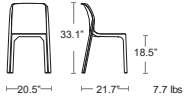

Side CHAIRS

NARDI *CASA*
YOUR OUTDOOR LIVING

Bit Chair

Uniformly colored fiberglass and polypropylene with UV additives,
Matte finish, Non-slip feet, Recyclable resin.

MSRP: $220 EA. SELL: **$175 EA.**

ANTRACITE
40328.02