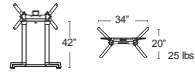

Scudo Tilt Double Bar

Cast Aluminum, Powder Coated + Specially Treated for High Salinity Environments, Tilt Top

MSRP: $600 EA. SELL: $390 EA.