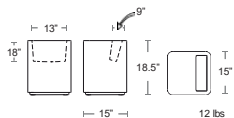

Dado Side Table

Stool/Side Table, UV Protected, LLDPE (linear low
density polyethylene) 100% Recyclable, Solution Dyed,
Impact resistant, Magazine slot has drainage hole

MSRP: $540 EA. SELL: $350 EA.

ANTRACITE
DADO-ANT

WHITE
DADO-WH