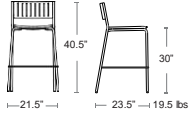

Code

Tubular steel frame, Solid steel seat and back E-plated powder coat finish

MSRP: \$870 EA. SELL: \$565 EA.
ADD NET \$40 FOR COUNTER HEIGHT

BAR STOOLS

Also available
Armchair
Side Chair

Bridge Bar or Counter

Tubular steel frame, Steel slat seat and back
E-plated powder coat finish

MSRP: \$840 EA. SELL: \$550 EA.
ADD NET \$40 FOR COUNTER HEIGHT

BLACK
148-24

BAR STOOLS

Also available
Armchair, Side Chair
Bench

Segno Bar or Counter