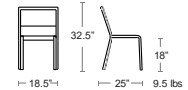

Thor Teak

Tubular steel frame, Solid Teak seat, E-plated
powder coat finish

MSRP: \$740 EA. SELL: \$480 EA.

CHERRY / TEAK
E665T-50-82

IRON / TEAK
E665T-22-82

More Sid available
Armchairs,
Bar/Counter Stools,
Tabletops, Tables
and Lounge Seating