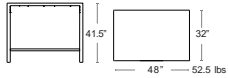

Nova Collection

Solid steel tops, 1.5" thick, Square steel legs,
Self leveling, E-plated, powder coat finish

Nova 48x32"
E894 + Colour Code

MSRP: $1900 EA.

SELL: $1235 EA.