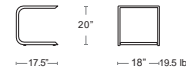

MSRP: \$1060 EA. SELL: \$690 EA.

Also available
Armchair, Side Chair,
Bar/Counter Stool, Table
& Lounge

Darwin

Tubular steel frame, Steel top
E-plated, powder coat finish

MSRP: \$970 EA. SELL: \$630 EA.

Also available
Armchair,
Lounge