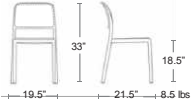

ANTRACITE
40247.02