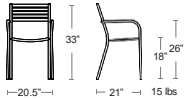

ARMCHAIRS

Also available
Side Chair

Topper

Tubular steel frame, Small interlace steel mesh seat and back, E-plated powder coat finish

MSRP: $640 EA SELL: $410 EA

IRON
E151-22

Also available
Side Chair,
Bar/Counter Stool

Mom

Tubular steel frame, Solid steel slat seat and back, E-plated powder coat finish

MSRP: $600 EA. SELL: $390 EA.

MARINE
BLUE
E640-16

BRONZE
E640-41

CHERRY
E640-50

CURRY
YELLOW
E640-62

CEMENT
E640-73

Also available
Side Chair,
Bar/Counter Stool & Bench

Segno

Square tubular steel frame, Steel slat seat and back, E-plated powder coat finish

MSRP: $580 EA. SELL: $370 EA.

IRON
E268-22

Also available
Side Chair,
Bar/Counter Stool, Table
& Lounge

Star

Tubular steel frame, Solid steel slat seat and back, E-plated powder coat finish

MSRP: $580 EA. SELL: $370 EA.

BRONZE
E162N-41

GREEN
E162N-60

BLUE
E162N-61

ARMCHAIRS

BAMBOO ARMS available
FOR ALL COLORS
BAMBOO ARM REST-03

MSRP: $24 PAIR

SELL: $16 PAIR

ReCLIPS

Stackable chairs with plastic slats made from 97% household recycled polypropylene + color pigments + UV protection, clipped on a powder coated aluminum frame with optional Bamboo arm rests. ReCLIPS is a product of Danish design and innovation, re-using post consumer polypropylene as a functional and stylish material for commercial furniture applications.

MSRP: $570 EA. SELL: $370 EA.

BLACK
22302-2024-24

DARK GREY
22302-7026-26

SKY BLUE
22302-1414-14

OLIVE GREEN
22302-2727-27

Also available
Side Chair,
Bar/Counter Stool

Bridge

Tubular steel frame, Solid steel slat seat and back, E-plated powder coat finish

MSRP: $570 EA. SELL: $370 EA.

BLACK
E147-24