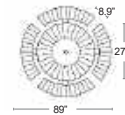

Tables: dining height

Also available
Armchair, Side Chair
Bar Stools, Tabletops

CS-760-PW-GA

Marco Polywood Round Cluster Seat

Round tubular steel powder coated frame Polywood and Aluminum Seats and Tabletop, Seats 8, Can be bolted down