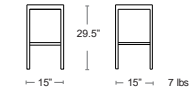

BAR STOOLS

Also available
Armchair
Side Chair

Bridge Bar or Counter

Tubular steel frame, Steel slat seat and back
E-plated powder coat finish

MSRP: $840 EA. SELL: $550 EA.
ADD NET $40 FOR COUNTER HEIGHT

BLACK
148-24

BAR STOOLS

Also available
Armchair, Side Chair
Bench

Segno Bar or Counter

Square tubular steel frame, Steel slat seat and back
E-plated powder coat finish

MSRP: $810 EA. SELL: $525 EA.
ADD NET $40 FOR COUNTER HEIGHT

IRON
264-22

Also available
Side Chair

Anna 1205-00

Square tubular aluminum frame, Solid
aluminum seat and slat back
Brushed aluminum with lacquered clear coat

MSRP: $810 EA SELL: $525 EA

Anna Backless Bar

1206-00
Square tubular aluminum frame, Solid
aluminum seat
Brushed aluminum with lacquered clear coat

MSRP: $650 EA. SELL: $425 EA.

ALUMINUM

Also available
Armchair, Side Chair,
Table, Lounge

Star

Tubular steel frame, Solid steel slat seat and back,
E-plated powder coat finish

MSRP: $790 EA. SELL: $515 EA.
ADD NET $40 FOR COUNTER HEIGHT

BRONZE
E164N-41

GREEN
E164N-60

BLUE
E164N-61

Anna RAL

CUSTOMIZE YOUR ANNA BAR STOOLS
188 DIFFERENT COLOURS
Brushed aluminum powder coated in any
available RAL colour, Special Order

Bar Stool 1205-RAL

MSRP: $1150 EA SELL: $750
EA

Backless Bar Stool 1206-RAL

MSRP: $950 EA SELL: $620 EA

sales@maritimehospitalit
y.ca for a PDF of RAL
Colours

Also available
Armchair,
Side Chair,

Sid Wicker

Tubular aluminum frame
All-Weather Wicker seat and back

MSRP: $760 EA. SELL: $500 EA.
ADD NET $40 FOR COUNTER HEIGHT

BLACK + GREY
1230-24-76

More Sid available
Armchair Side Chair,
Tabletops, Tables
and Lounge Seating

Sid Bar or Counter

Square tubular aluminum frame,
wood-look aluminum slat seat and back

MSRP: $760 EA. SELL: $495 EA.
ADD NET $40 FOR COUNTER HEIGHT

OAK/ALUM
AB1220-06-401

GREY/BLACK
AB1220-24-400