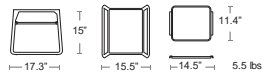

\$5/SET
OF 4

202540603

LOUHGe TABLES

NARDI *CAVAS* 
VOLUS OUTDOOR LIVING

Pop

Resin and fiberglass, UV protected, shelf included

MSRP: \$140 EA. **SELL: \$95 EA.**

LOUHGe TABLES