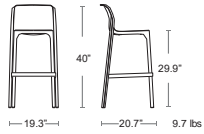

BAR STOOLS

NARDI *OUTDOOR LIVING*

Net Bar

Uniformly coloured fiberglass and polypropylene with UV additives, Matte finish, Non-slip feet, Recyclable.

MSRP: $260 EA. SELL: **$210 EA.**

ANTRACITE
40355.02