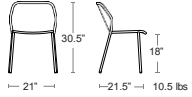

Also available
Armchair
Bar/Counter Stool
Table, Lounge