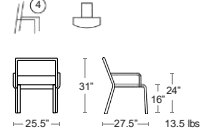

Riviera Lounge

Tubular steel frame, Textilene seat and back, E-plated powder coat finish

MSRP: $1360 EA. SELL: $885 EA.

BLACK
E437-24