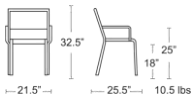

BRONZE
E267-41-82

IRON
E267-22-82

Also available
Side Chair,
Bar/Counter Stool

Sid Wicker

Tubular aluminum frame, All-Weather Wicker seat and back

MSRP: \$710 EA. SELL: \$460 EA.

BLACK / GREY
A1130-24-76

Also available
Side Chair