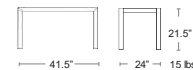

Console Table

CITY-2050T

MSRP: $740 EA.
SELL: $480 EA.

CoffeeTable

CITY-2442

MSRP: $640 EA.
SELL: $420 EA.