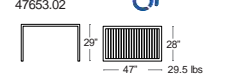

Tables: dining height

Arc En Ciel

Solid steel top table and legs, E-plated powder coat finish, Folding

Also available
Side Chair
Bistro Set

Arc En Ciel 331

MSRP: $940 EA.
SELL: $610 EA.

Arc En Ciel 334

MSRP: $660 EA.
SELL: $430 EA.

Arc En Ciel 346

MSRP: $570 EA.
SELL: $370 EA.

IRON
331-22

Tables: dining height

Cube Tables

Resin and fiberglass slat top, Tubular aluminum legs, Powder coated & UV Protected

Cube 140

Cube 120

Cube 80

Cube 70

Cube Rectangle

MSRP: $760 EA.
SELL: $530 EA.

Cube Square

MSRP: $520 EA.
SELL: $365 EA.

MSRP: $490 EA.
SELL: $345 EA.

ANTRACITE
.02

TABACCO
.53

BIANCO
.00