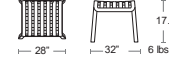

Poggio Stool/Footrest

40044.02