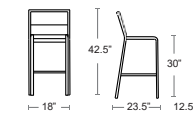

Tubular aluminum frame
All-Weather Wicker seat and back

MSRP: \$760 EA. SELL: \$500 EA.
ADD NET \$40 FOR COUNTER HEIGHT

BLACK + GREY
1230-24-76

More Sid available
Armchair Side Chair,
Tabletops, Tables
and Lounge Seating

Sid Bar or Counter

Square tubular aluminum frame,
wood-look aluminum slat seat and back

MSRP: \$760 EA. SELL: \$495 EA.
ADD NET \$40 FOR COUNTER HEIGHT

OAK/ALUM
AB1220-06-401

GREY/BLACK
AB1220-24-400

WENGE/ALUM
AB1220-06-402