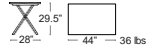

Arc En Ciel 331

MSRP: $940 EA.
SELL: $610 EA.