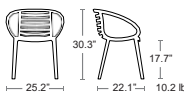

Mambo

Uniformly colored fiberglass and polypropylene with UV additives, Matte finish, Non-slip feet, Recyclable

MSRP: $210 EA.   **SELL: $150 EA.**

WHITE
MAMBO-01