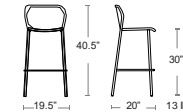

Coupole Bar

Tubular steel frame, Cut design steel seat and back,
E-plated powder coat finish

MSRP: \$740 EA. SELL: \$480 EA.

ADD NET \$40 FOR COUNTER HEIGHT

Also available
Armchair,
Side Chair

Ronda 2.0 Bar or Counter

Tubular steel frame, Extended steel mesh seat and back
E-plated powder coat finish

MSRP: \$800 EA. SELL: \$520 EA.

ADD NET \$40 FOR COUNTER HEIGHT

Also available
Armchair, Side Chair
Tables, Lounge

Darwin Bar or Counter