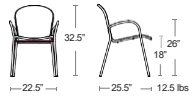

MSRP: \$570 EA. SELL: \$370 EA.

BLACK
22302-2024-24

DARK GREY
22302-7026-26

SKY BLUE
22302-1414-14

OLIVE GREEN
22302-2727-27

Also available
Side Chair,
Bar/Counter Stool

Bridge

Tubular steel frame, Solid steel slat seat and back, E-plated powder coat finish

MSRP: \$570 EA. SELL: \$370 EA.

BLACK
E147-24

ARMCHAIRS

Also available
Side Chair,
Bar/Counter Stool

Ronda Heavy Duty

Tubular steel frame with stretcher bar, Extended steel mesh seat and back, E-plated powder coat finish

MSRP: \$480 EA. SELL: \$300 EA.

Also available
Side Chair,
Bar/Counter Stool

Ronda 2.0

Tubular steel frame, Extended steel mesh seat and back, E-plated powder coat finish

MSRP: \$470 EA. SELL: \$300 EA.

Also available
Side Chair