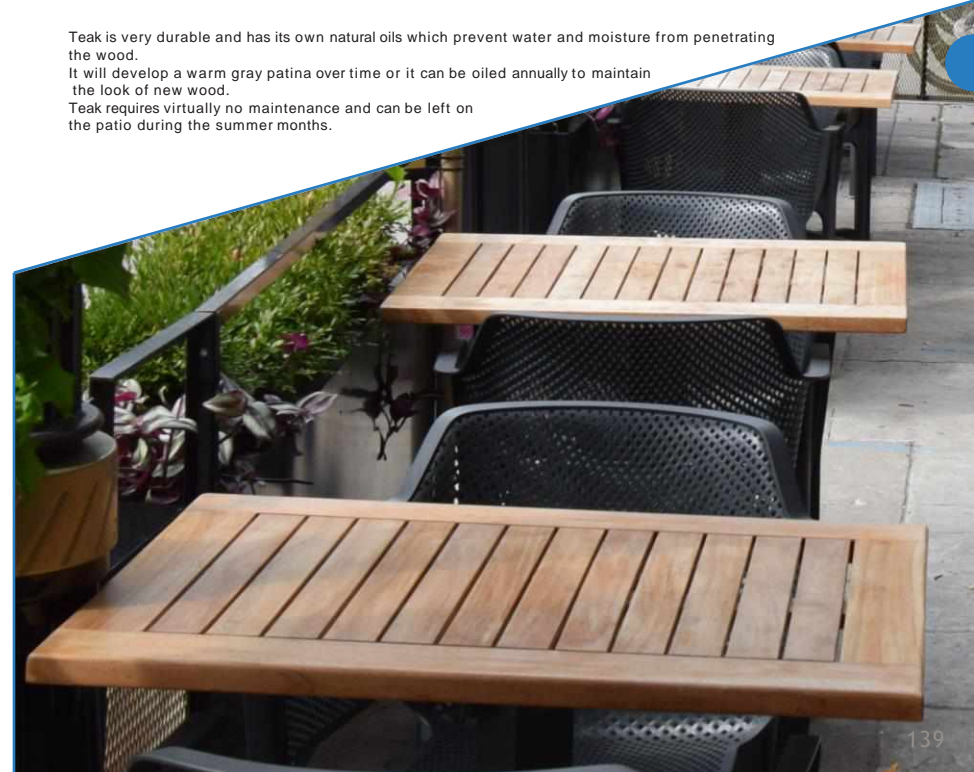

TableTOPS

Tabletop & Base Fit Guide

		24"x32"	48"x32"	32" Dia	30" Dia	24"	32"	36"	
SINGLE DINING HEIGHT	FIORE DINING	★		★	★	★	★		
	FLUTE TILTING			★	★	★			
	FRASCA MAXI			★	★		★	★	
	FRASCA MINI	★		★	★	★	★		
	IBISCO TILTING	★		★	★	★	★		
	BUM 27 SELF LEVELING	★		★	★	★	★		
	BUM 30 SELF LEVELING							★	
	CLIP DINING	★		★	★	★	★		
	DOUBLE DINING HEIGHT	SCUDO TILTING		★					
BUM SELF LEVELING			★						
SINGLE BAR HEIGHT	FIORE BAR	★		★	★	★			
	FRASCA TILTING	★		★	★	★			
	IBISCO TILTING	★		★	★	★			
	BUM 27 SELF LEVELING	★		★	★	★			
	BUM 30 SELF LEVELING						★	★	
DOUBLE BAR HEIGHT	SCUDO DOUBLE TILTING		★						

NARDI BASES CAN BE CUT DOWN FOR $40 NET, BUM BASES CANNOT BE CUT

BUM COMMERCIAL FURNITURE will provide the necessary hardware if both top and base are purchased on the same Purchase Order.

TableTOPS

Refer to Tabletop & Base Fit Guide, Page 138

Jakarta Teak

Solid Natural Teak 1" Thick
8 pre-drilled stainless steel inserts to connect to Nardi & BUM table bases

	SIZE		WEIGHT	MSRP	SELL
MT-TEAK48X32	48"x32"		36 lbs	$900	$585
MT-TEAK24X32	24"x32"		17lbs	$580	$380
MT-TEAK30RD	30"		15lbs	$500	$325
MT-TEAK36SQ	36"		30 lbs	$760	$500
MT-TEAK32SQ	32"		23 lbs	$600	$390
MT-TEAK24SQ	24"		13lbs	$450	$300

Teak is very durable and has its own natural oils which prevent water and moisture from penetrating the wood. It will develop a warm gray patina over time or it can be oiled annually to maintain the look of new wood. Teak requires virtually no maintenance and can be left on the patio during the summer months.