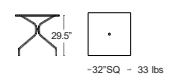

Cambi 24"
E800 + COLOUR CODE

MSRP: \$800 EA.
SELL: \$520 EA.

NOTE*
NO
UMBRELLA
HOLE

IRON
-22

BLACK
-24

BRONZE
-41

CEMENT
-73

Tables: dining Height