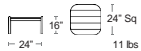

Lyla Low Table
A1736
MSRP: $1650 EA.
SELL: $1075 EA.