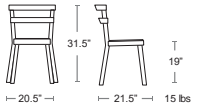

BLACK
E434-24

Side CHAIRS

Also available as
Armchair

Topper

Square tubular frame, Small interlace steel mesh seat and back,
E-plated powder coat finish

MSRP: \$580 EA SELL: \$380 EA

IRON
E150-22

Also available
Bar Stool