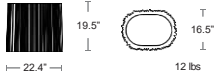

MSRP: \$360 EA.
SELL: \$235 EA.

LOUHG TABLES

Ruffle Side Table

The Ruffle collection expresses the elegance and lightness of fabric

MSRP: \$740 EA. SELL: \$480 EA.

ANTRACITE
RUFFLE-TV

LOUHG TABLES

More Sid available
Side Chairs, Bar/Counter Stools,
Tabletops, Tables
and Lounge Seating