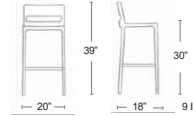

Sid Backless Bar or Counter

Square tubular aluminum frame
wood-look aluminum slat seat and back

MSRP: \$640 EA. SELL: \$415 EA.

ADD NET \$40 FOR COUNTER HEIGHT

BAR STOOLS

Also available
Side Chair

Thor Backless Bar or Counter

Tubular steel frame, Steel seat
E-plated powder coat finish

MSRP: \$630 EA. SELL: \$410 EA.

ADD NET \$40 FOR COUNTER HEIGHT

IRON
E657-22

Also available
Side Chair

Olly Bar or Counter

Outdoor/Indoor stacking stool,
Constructed of thermoplastic polymer (PPL) and Aluminum