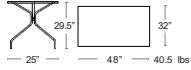

Cambi Rectangle

Cambi ADA 48"x32"
E836+ COLOUR CODE

MSRP: $1720 EA.
SELL: $1120 EA.

Cambi 24"x32"
E834+ COLOUR CODE

MSRP: $1020 EA.
SELL: $660 EA.