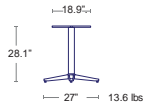

Trail Dining 27

TRST27BK

MSRP: $270 EA.

SELL: $175 EA.