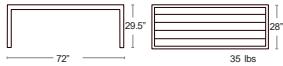

Tables: dining HEIGHT

emuamericas MADE IN CHINA

More Sid available
Armchair Side Chair,
Tabletops, Tables
and Lounge Seating

Sid Community Dining

Tubular aluminum frame,
Wood-look powder coated aluminum slat top

MSRP: $2900 EA. SELL: $1885 EA.