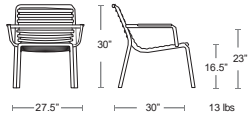

SENAPE
40327.56

TORTORA
40327.10

Lounge Seating

Doga Relax

Uniformly colored fiberglass and polypropylene with UV additives,
Matte finish, Non-slip feet, Recyclable resin.
See in stock cushions Page 178

MSRP: \$350 EA. SELL: \$280 EA.