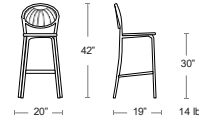

Sid Bar or Counter

Square tubular aluminum frame,
wood-look aluminum slat seat and back

MSRP: \$760 EA. SELL: \$495 EA.
ADD NET \$40 FOR COUNTER HEIGHT

OAK/ALUM
AB1220-06-401

GREY/BLACK
AB1220-24-400

WENGE/ALUM
AB1220-06-402

Coupole Bar

Tubular steel frame, Cut design steel seat and back,
E-plated powder coat finish

MSRP: \$740 EA. SELL: \$480 EA.

ADD NET \$40 FOR COUNTER HEIGHT

Also available
Armchair,
Side Chair

Ronda 2.0 Bar or Counter