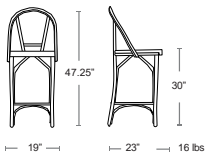

Parisian

All-welded Aluminum frame, wood-look powder coat finish with all weather
wicker seat and back, replaceable feet.

MSRP: $520 EA. SELL: $340 EA.

ANTRACITE/TEAK
AC3531N17RAT