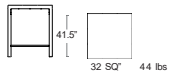

SELL: \$1180 EA.

IRON
- 22

BRONZE
- 41

WHITE
- 23

Tables: BAR HEIGHT

emu  MADE IN ITALY

Lock 32

Solid steel top, 1.5" Thick, Trumpet steel weighted base,
Hole in base to accommodate a lock, E-plated, powder coat finish