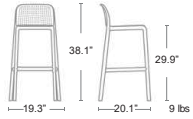

BAR STOOLS

NARDI OUTDOOR LIVING

Lido Bar

Uniformly coloured fiberglass and polypropylene with UV additives,
Perforated seat and back, Matte finish, Non-slip feet, Recyclable

MSRP: $230 EA. SELL: $150 EA.