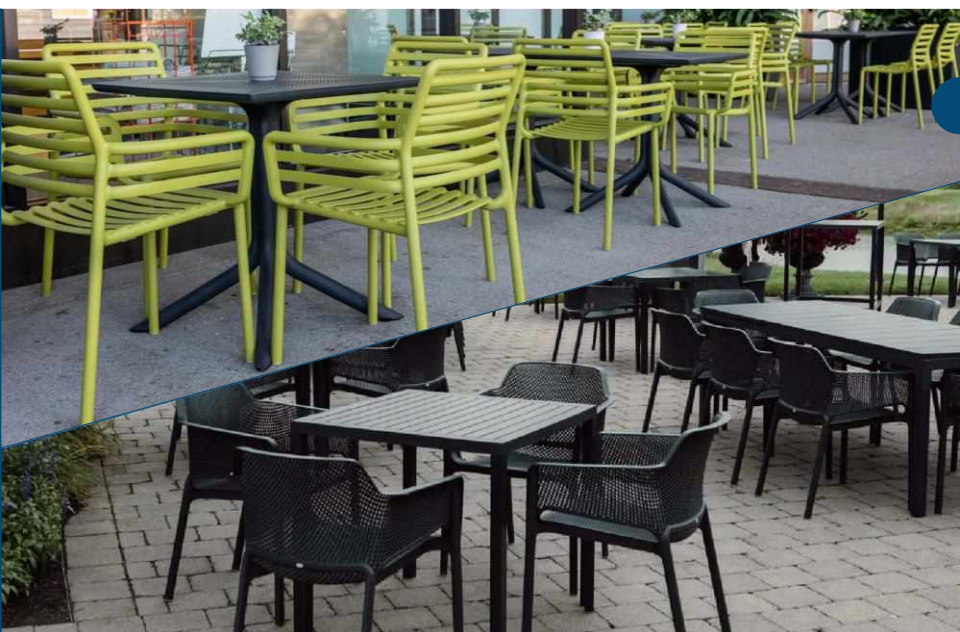

Also available Side Chair, Bar/Counter Stool, & Lounge

Replacement Feet

SPECIAL ORDER

202500603

\$5/SET
OF 4

-  ROSA BOUQUET
40250.08
-  TABACCO
40250.53

Luna

Uniformly colored fiberglass and polypropylene with UV additives, Matte finish, Non-slip feet, Recyclable