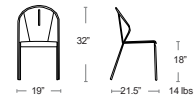

Also available
Armchair
Bar/Counter Stool
Bench

Segno

Square tubular steel frame, Steel slat seat and back
E-plated powder coat finish

MSRP: \$550 EA SELL: **\$360 EA**

IRON
E263-22

emu 

Also available
Bar Stool