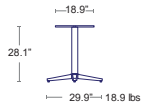

Trail T-Base Double Dining

TTST22BK

MSRP: $500 EA.

SELL: $325 EA.

Trail Dining 30

TRST30BK

MSRP: $320 EA.

SELL: $210 EA.