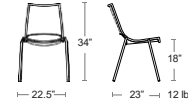

Replacement Feet

\$5/SET
OF 4

202420603

Side CHAIRS

Also available
Bar Stool,
Lounge

Riviera

Tubular steel frame, Wrought Iron seat and back
E-plated powder coat finish

MSRP: \$800 EA. SELL: \$520 EA.

BLACK
E434-24

Side CHAIRS

Also available as
Armchair

Topper

Square tubular frame, Small interlace steel mesh seat and back,
E-plated powder coat finish

MSRP: \$580 EA SELL: \$380 EA

IRON
E150-22

Also available
Bar Stool