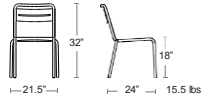

Also available
Armchair
Bar/Counter Stool
Table, Lounge