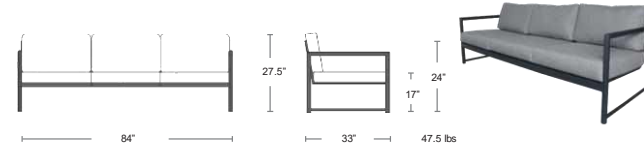

Lounge Seating

SOFA
URBAN-581
MSRP: $3000 EA.
SELL: $1950 EA.