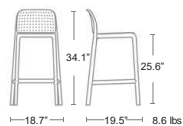

BAR STOOLS

NARDI CATAS
YOUR OUTDOOR LIVING MADE IN ITALY

Also available
Arm Chair, Side Chair