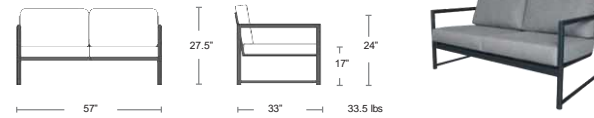

LOVE SEAT
URBAN-582
MSRP: $2040 EA.
SELL: $1325 EA.