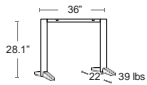

Trail Self Leveling Bases

Say goodbye to wobbly tables! These award-winning bases use a simple mechanical system with four pivoting legs that are interconnected in such a way that when a table is placed on an uneven surface the feet will move until all feet are stable.

Constructed of Zinc-plated steel legs, zinc phosphate column and top plate