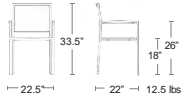

SILVER/GREY
516S-PW-GS

SILVER/TEAK
516S-PW-TS

Side CHAIRS

Also available
Armchair
Bar Stool, Bench
Tables & Tabletops

Marco Sling

Square tubular aluminum powder coated frame
Batyline Seat & Back

MSRP: \$310 EA. SELL: \$200 EA.