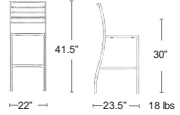

Marco Polywood-MSRP: $320 EA.
Armless
SELL: $210 EA.

517B+COLOUR CODE