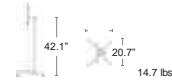

MSRP: \$370 EA. SELL: \$240 EA.

Fiore Bar

Cast Aluminum, Powder Coated + Specially Treated for High Salinity Environments

MSRP: \$320 EA. SELL: \$210 EA.

Lounge Seating

STANDARD GREY
900/77

Cannolè Collection