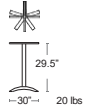

Zak Bases

Cast aluminum weighted base, Powder coated

Zak 5 Prong Dining

A1362 + Colour Code

MSRP: $730 EA.

SELL: $475 EA.