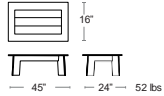

LOUHG TABLES

Also available
Lounge Seating

Lakeshore Collection

A classic design made from high density polyethylene (HDPE). Very high impact resistance with a textured finish, UV protected

Lakeshore Coffee Table