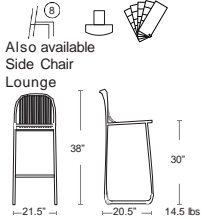

BAR STOOLS

Riviera Bar

Tubular steel frame, Wrought Iron seat and back, E-plated powder coat finish

MSRP: $1080 EA. SELL: $700 EA.

Apero Bar or Counter

Tubular steel frame, Wrought Iron back and seat, E-plated powder coat finish

MSRP: $950 EA. SELL: $620 EA.
ADD NET $40 FOR COUNTER HEIGHT

Ronda Bar or Counter

Tubular steel frame, Extended steel mesh seat and back, E-plated powder coat finish

MSRP: $870 EA. SELL: $565 EA.
ADD NET $40 FOR COUNTER HEIGHT

Mom Bar or Counter

Tubular steel frame, Steel slat seat and back, E-plated powder coat finish

MSRP: $870 EA. SELL: $565 EA.
ADD NET $40 FOR COUNTER HEIGHT

BAR STOOLS

Elly Bar

Tubular powder coated frame All weather wicker seat and back

MSRP: $870 EA. SELL: $565 EA.

Code

Tubular steel frame, Solid steel seat and back E-plated powder coat finish

MSRP: $870 EA. SELL: $565 EA.
ADD NET $40 FOR COUNTER HEIGHT