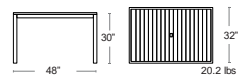

MSRP: $740 EA.
SELL: $480 EA.

Marco 24" x 32"

DT516-23Q + Colour Code