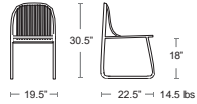

Replacement Feet

\$5/SET
OF 4

202420603

Side CHAIRS

Also available
Bar Stool,
Lounge

Riviera

Tubular steel frame, Wrought Iron seat and back
E-plated powder coat finish

MSRP: \$800 EA. SELL: \$520 EA.

BLACK
E434-24

Side CHAIRS

Also available as
Armchair

Topper

Square tubular frame, Small interlace steel mesh seat and back,
E-plated powder coat finish

MSRP: \$580 EA SELL: \$380 EA

IRON
E150-22

Also available
Bar Stool