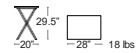

Arc En Ciel 334

MSRP: $660 EA.
SELL: $430 EA.