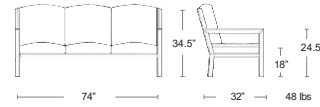

Lounge Seating

SOFA
CITY-581
MSRP: $2800 EA.
SELL: $1820 EA.