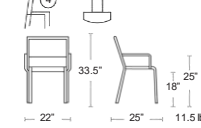

ARMCHAIRS

More Sid available
Side Chairs, Bar/Counter Stools,
Tabletops, Tables
and Lounge Seating

Sid

Square tubular aluminum frame, Wood-look powder coated aluminum slat seat and back

MSRP: \$710 EA. SELL: \$460 EA.