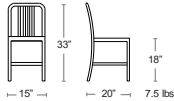

sales@maritimehospitality.ca for a PDF of RAL Colours