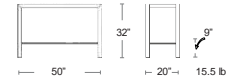

Side Table

SKY-22SQ

MSRP: $690 EA.
SELL: $450 EA.