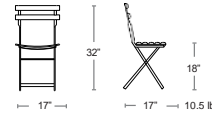

Dome

PPL frame seat and back, perforated seat and back,
solid frame

MSRP: $360 EA. SELL: $235 EA.