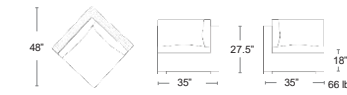

Skyline Modular Collection

SKY BOX
SKY-BOX 2.0
MSRP: $2480 EA.
SELL: $1620 EA.

SOFA
SKY-581
MSRP: $3050 EA.
SELL: $1980 EA.

LOVE SEAT
SKY-582
MSRP: $2180 EA.
SELL: $1420 EA.

CLUB CHAIR
SKY-583
MSRP: $1480 EA.
SELL: $965 EA.

LONG SOFA
SKY LONG
MSRP: $4440 EA.
SELL: $2890 EA.

RIGHT & LEFT
SKY-02R-02L-14
MSRP: $2220 EA.
SELL: $1445 EA.

DOUBLE ARMLESS
SKY-02A
MSRP: $2080 EA.
SELL: $1350 EA.

CORNER
SKY-00C
MSRP: $1460 EA.
SELL: $950 EA.

SLIPPER
SKY-00A
MSRP: $1180 EA.
SELL: $770 EA.