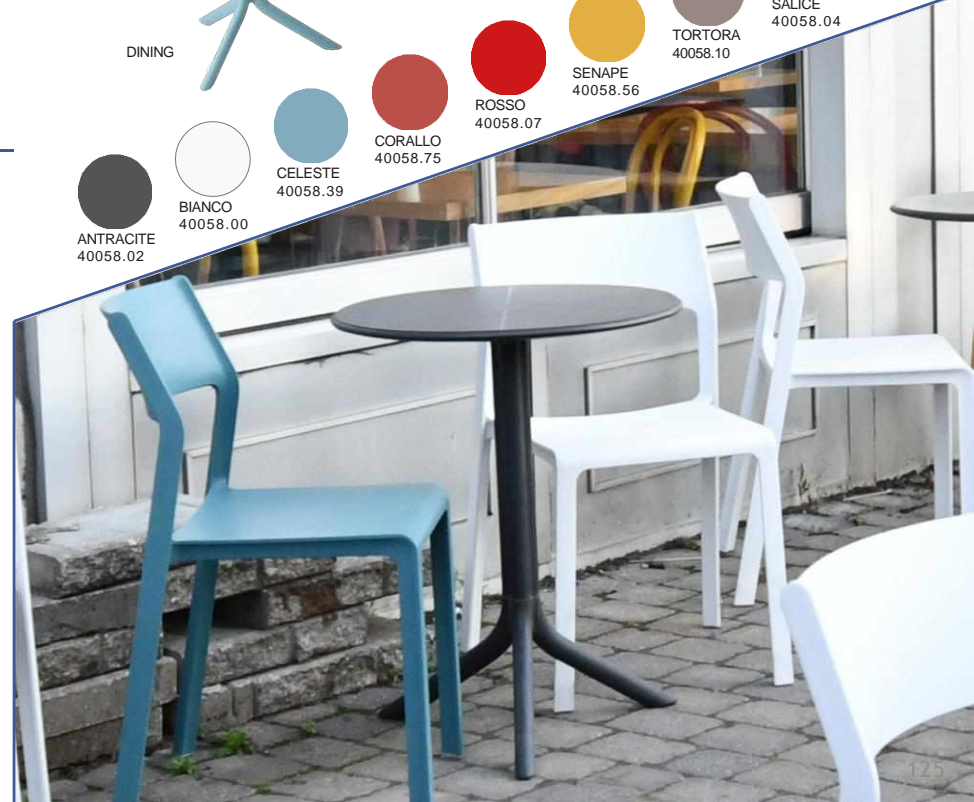

Tables: BAR HEIGHT

emuamericas  MADE IN CHINA

More Sid available
Armchair Side Chair,
Tabletops and Lounge
Seating

Sid Community Bar Table

Aluminum wood-look slats, Aluminum frame and legs

MSRP: \$3470 EA.