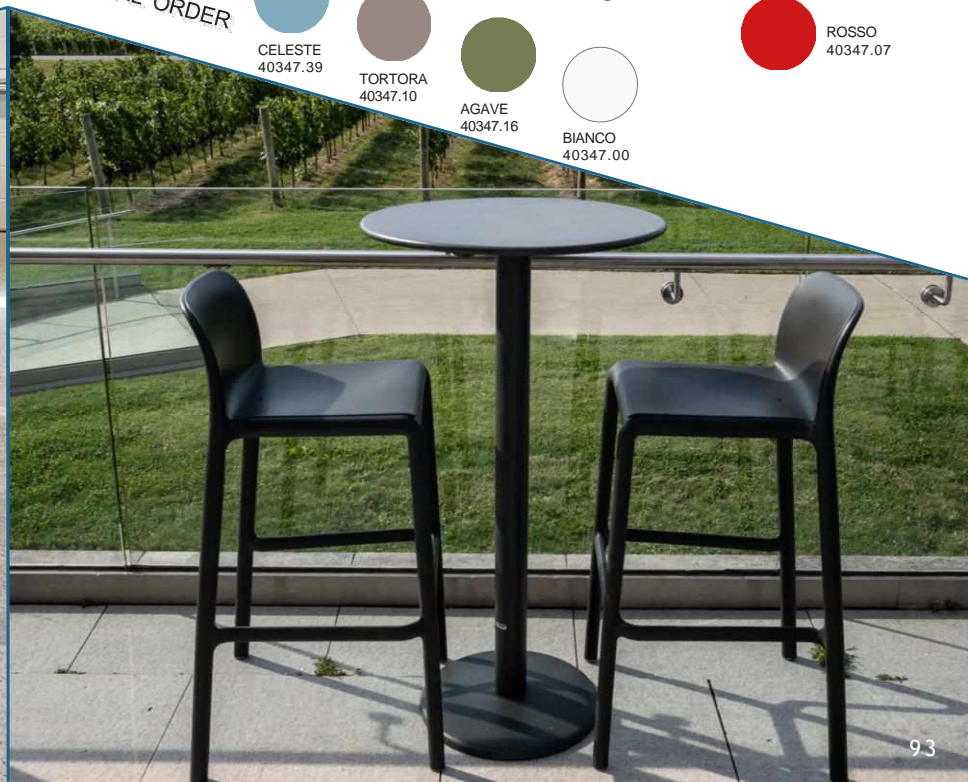

BAR STOOLS

NARDI CATAS
YOUR OUTDOOR LIVING MADE IN ITALY

Also available
Arm Chair, Side Chair

Lido Mini

Uniformly coloured fiberglass and polypropylene with UV additives,
Perforated seat and back, Matte finish, Non-slip feet, Recyclable

MSRP: $230 EA. SELL: $150 EA.

ANTRACITE
40345.02

ROSSO
40345.07

TORTORA
40345.10

SPECIAL ORDER

BIANCO
40345.00

AGAVE
40345.16

CELESTE
40345.39

BAR STOOLS

NARDI CATAS
YOUR OUTDOOR LIVING MADE IN ITALY

Also available
Arm Chair, Side Chair

Faro Mini

Uniformly coloured fiberglass and polypropylene with UV additives,
Solid seat and back, Matte finish, Non-slip feet, Recyclable

MSRP: $230 EA. SELL: $150 EA.

ANTRACITE
40347.02

ROSSO
40347.07

SPECIAL ORDER

CELESTE
40347.39

TORTORA
40347.10

AGAVE
40347.16

BIANCO
40347.00