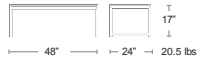

White Aluminum frame and top

Mira Low Table A1746

MSRP: \$1150 EA.
SELL: \$750 EA.

Mira Side Table A1745

MSRP: \$580 EA.
SELL: \$380 EA.

Urban Collection

Powder coated, Welded aluminum frame

Coffee Table URBAN-2448