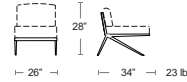

Xena Club Chair

Aluminum frame with Synthetic rope back
Cushions included, Sunbrella Canvas Haze

MSRP: $2100 EA. SELL: $1365 EA.