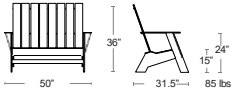

A classic design made from high density polyethylene (HDPE), Very high impact resistance with a textured finish, UV protected

Also available Table

Lakeshore Loveseat BS-BSMAB + Colour

MSRP: \$1460 EA.
SELL: \$950 EA.