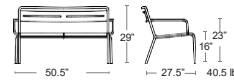

Also available
Armchair, Side Chair
Bar/Counter Stool
Table