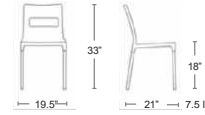

MSRP: \$380 EA. SELL: \$250 EA.

Bar/Counter Stool Pg.63

Oily

Outdoor/Indoor stacking chair,
Constructed of thermoplastic polymer (PPL)

MSRP: \$320 EA. SELL: \$210 EA.

Snow

Outdoor/Indoor stacking chair in bright cheerful colours,
Constructed of thermoplastic polymer (PPL)