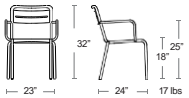

Also available
Side Chair,
Bar/Counter Stool, Table
& Lounge