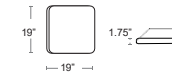

SIDE CHAIRS

Varia

Stackable fiberglass reinforced polypropylene. With its simple clean lines it is suitable for all commercial applications. Anti UV stabilized.

MSRP: $180 EA. SELL: $120 EA.

Also available
Bar Stool, Tables
Planters

Regeneration Stack Mini Stool

The Nardi Regeneration industrial program is creating a line of outdoor furniture specifically dedicated to regenerated plastic products, made of post-industrial and post-consumer polypropylene, which can in turn be recycled.

MSRP: $140 EA. SELL: $100 EA.

CUSHIONS

PEYTON GRANITE
-56075

MILANO CHAR
-56079

CANVAS GRANITE
-5402

SPECTRUM CARBON
-48085

SPECTRUM CHERRY
-48096

SPECTRUM DAFFODIL
-48024

SPECTRUM EGGSHELL
-48018

VOLT SILVER
-58020
DOGA NOT INCLUDED

In Stock Cushions

Made in North America, Sunbrella 100% Solution dyed acrylic
Custom Sunbrella Colours available for a 25% Surcharge

Net Armchair Cushion

Zippered removable cover,
washable

C-BUM-NET
+ COLOUR CODE
MSRP: $110 EA.
SELL: $70 EA.

Doga Armchair Cushion

Zippered removable cover,
washable, with Velcro ties

C-BUM-DOGA
+ COLOUR CODE
MSRP: $110 EA.
SELL: $70 EA.

Chair Cushion

Fits Trill, Riva, Bora, Costa, Arm & Side
Zippered removable cover, washable, with ties

C-BUM-GENERIC
+ COLOUR CODE
MSRP: $100 EA.
SELL: $65 EA.

Custom Cushions & Special Orders

We can make cushions for all the chairs and stools we sell in available Sunbrella Fabric

We have swatches and samples of Special Order colours and fabrics.

Request samples and pricing
www.maritimehospitality.ca