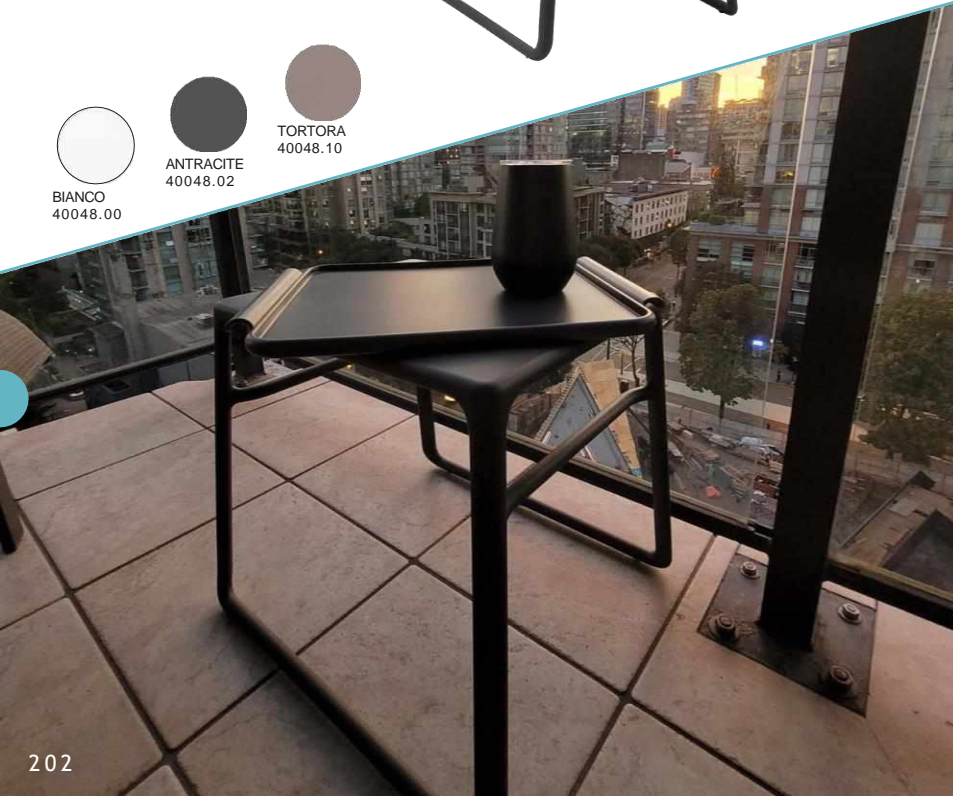

\$5/SET
OF 4

202540603

LOUHGe TABLES

NARDI *CAVAS* 
VOLUS OUTDOOR LIVING

Pop

Resin and fiberglass, UV protected, shelf included

MSRP: \$140 EA. **SELL: \$95 EA.**

LOUHGe TABLES