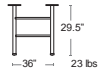

Zak Single Bar

A1364 + Colour Code

MSRP: $520 EA.

SELL: $340 EA.