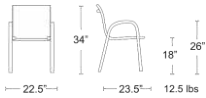

Quick Ship 2024

Choose from our great selection of Outdoor Furniture that ships DIRECT from Toronto to you in approximately 10 days!

Tel: 902-225-7711
sales@maritimehospitality.ca

ARMCHAIRS

Also available
Lounge