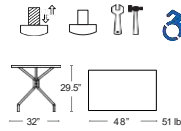

Tables: dining Height

Solid Collection

Solid steel tops, 1 1/2" thick, Tubular steel legs, E-plated powder coat finish, 3 Levelers and 1 Adjustable foot,

Solid ADA Rectangle E837 - 48"x32"

MSRP: $1580 EA.

SELL: $1025 EA.