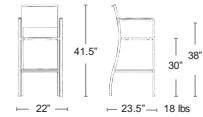

Marco Wicker - Arm

516B + COLOUR CODE