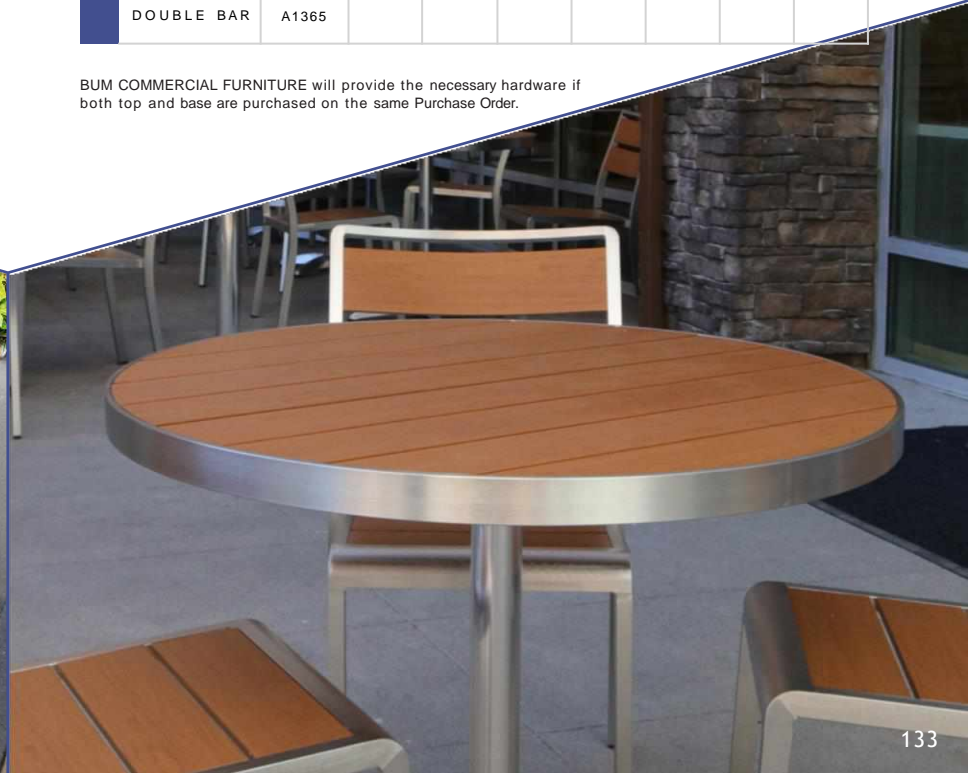

EMU: TABLETOPS

Emu Tabletop & Base Fit Guide

SID TABLE TOPS		26" x 30"	48" x 30"	30"	35"	26"	30"	35"	
		0" A1494	0" A1495	A1481	A1482	A1490	A1491	A1492	
ZAK BASES	DINING								
	DINING 5 PRONG								
	DOUBLE DINING								
	BAR								
	DOUBLE BAR								

BUM COMMERCIAL FURNITURE will provide the necessary hardware if both top and base are purchased on the same Purchase Order.