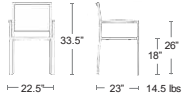

Marco Sling

Square tubular aluminum powder coated frame
Batyline Seat & Back

MSRP: \$330 EA. SELL: \$215 EA.

SILVER / BATYLINE
516A-BT-GS

ANTRACITE / BATYLINE
516A-BT-GA

ARMCHAIRS

Also available
Side Chair, Bench,
Bar Stool, Tables
& Tabletops