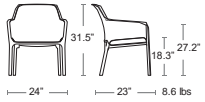

ANTRACITE
40326.02

BIANCO
40326.00

CORALLO
40326.75

SALICE
40326.04

SENAPE
40326.56

TORTORA
40326.10

ARMCHAIRS

Also available Side Chair, Bar/Counter Stool, & Lounge

Replacement Feet

NET FRONT FOOT
203260503

NET BACK FOOT
203260603

$5/SET
OF 4