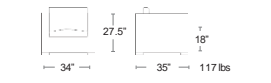

Lounge Seating