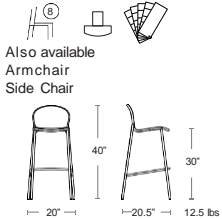

MSRP: \$1080 EA. SELL: \$700 EA.

BLACK
E436-24

Apero Bar or Counter

Tubular steel frame, Wrought Iron back and seat, E-plated powder coat finish

MSRP: \$950 EA. SELL: \$620 EA.
ADD NET \$40 FOR COUNTER HEIGHT