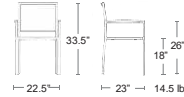

Marco Sling

Square tubular aluminum powder coated frame
Batyline Seat & Back

MSRP: \$330 EA. SELL: \$215 EA.

SILVER / BATYLINE
516A-BT-GS

ANTRACITE / BATYLINE
516A-BT-GA

ARMCHAIRS

Also available
Side Chair, Bench,
Bar Stool, Tables
& Tabletops