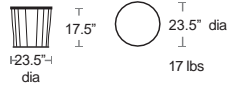

LOUHG TABLES

Cannolè Tables

The Cannolè collection has a fully MIG welded structure made up of internally and externally galvanized steel tubes with a powder coat finish, Black Frame

Round Table
E1087-22
MSRP: $2600 EA.
SELL: $1690 EA.

Side Table
E1088-22
MSRP: $1600 EA.
SELL: $1040 EA.

Lyla Collection

Dark Grey Aluminum frame with Teak top

Lyla Low Table
A1736
MSRP: $1650 EA.
SELL: $1075 EA.

Lyla Side Table
A1735
MSRP: $800 EA.
SELL: $520 EA.

LOUHG TABLES

Jakarta Teak Collection

Teak is very durable and has its own natural oils which prevent water and moisture from penetrating the wood. It will develop a warm gray patina over time or it can be oiled annually to maintain the look of new wood. Teak requires virtually no maintenance and can be left on the patio during the summer months.

Coffe Table
BUM-TEAK.COFFEE
MSRP: $1170 EA.
SELL: $760 EA.

Side Table
BUM-TEAK.SIDE
MSRP: $790 EA.
SELL: $515 EA.

Cube Side Table/Stool
BUM-TEAK.CUBE
MSRP: $750 EA.
SELL: $490 EA.

TEAK