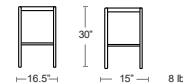

Tubular steel frame, Extended steel mesh seat and back
E-plated powder coat finish

MSRP: \$800 EA. SELL: \$520 EA.

ADD NET \$40 FOR COUNTER HEIGHT

Also available
Armchair, Side Chair
Tables, Lounge

Darwin Bar or Counter

Tubular steel frame, Steel mesh seat and back,
E-plated powder coat finish

MSRP: \$720 EA. SELL: \$470 EA.

ADD NET \$40 FOR COUNTER HEIGHT

More Sid available
Armchair Side Chair,
Tabletops, Tables
and Lounge Seating