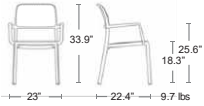

ARMCHAIRS

Bora

Uniformly colored fiberglass and polypropylene with UV additives
Matte finish, Solid seat and back, Non-slip feet, Recyclable, Seat cushion available
[See in stock cushions Page 67](#)

MSRP: $210 EA.   SELL: $140 EA.