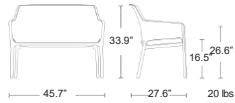

SELL: \$260 EA.

LINO
36300.01.152

Lounge Seating

Net Bench

Uniformly colored fiberglass and polypropylene with UV additives, Matte finish, Non-slip feet, Recyclable resin. See in stock cushions Page 178

MSRP: \$480 EA. SELL: \$385 EA.