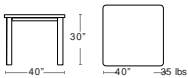

Tables: dining HEIGHT

emuamericas MADE IN CHINA

More Sid available
Armchair Side Chair,
Tabletops, Tables
and Lounge Seating

Sid Community Dining

Tubular aluminum frame,
Wood-look powder coated aluminum slat top

MSRP: $2900 EA. SELL: $1885 EA.

emu MADE IN ITALY

Also available
Armchair, Side Chair
Bar/Counter Stool
Lounge

Star Square 40"

Solid steel top, Tubular Steel legs,
E-plated, powder coat finish

MSRP: $2300 EA. SELL: $1500 EA.

emu MADE IN ITALY

Table System Collection

Solid steel top, Tubular steel legs, Tilt top,
E-plated powder coat finish
Beveled edge table top

Table System 48"x32"

1133 + Colour Code

MSRP: $1840 EA.
SELL: $1200 EA.

Table System 32"x32"

1132 + Colour Code

MSRP: $1500 EA.
SELL: $975 EA.

Table System 24"x24"

1130 + Colour Code

MSRP: $1300 EA.
SELL: $850 EA.

Tables: dining HEIGHT

emu MADE IN ITALY

Lock Square

Solid steel top, 1.4" Thick, Trumpet steel weighted base,
Hole in base to accommodate a lock, E-plated powder coat finish

MSRP: $1480 EA.

SELL: $960 EA.

Lock 32" SQ

473K + Colour Code

Lock 24" SQ

472K + Colour Code

MSRP: $1200 EA.

SELL: $780 EA.