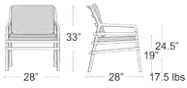

Holly

Tubular aluminum frame, Textilene sling seat and back, E-plated powder coat finish

MSRP: $880 EA. SELL: $570 EA.

WHITE + WHITE
E1310-23-300/52

BRONZE + HAZEL
E1310-41-300/86