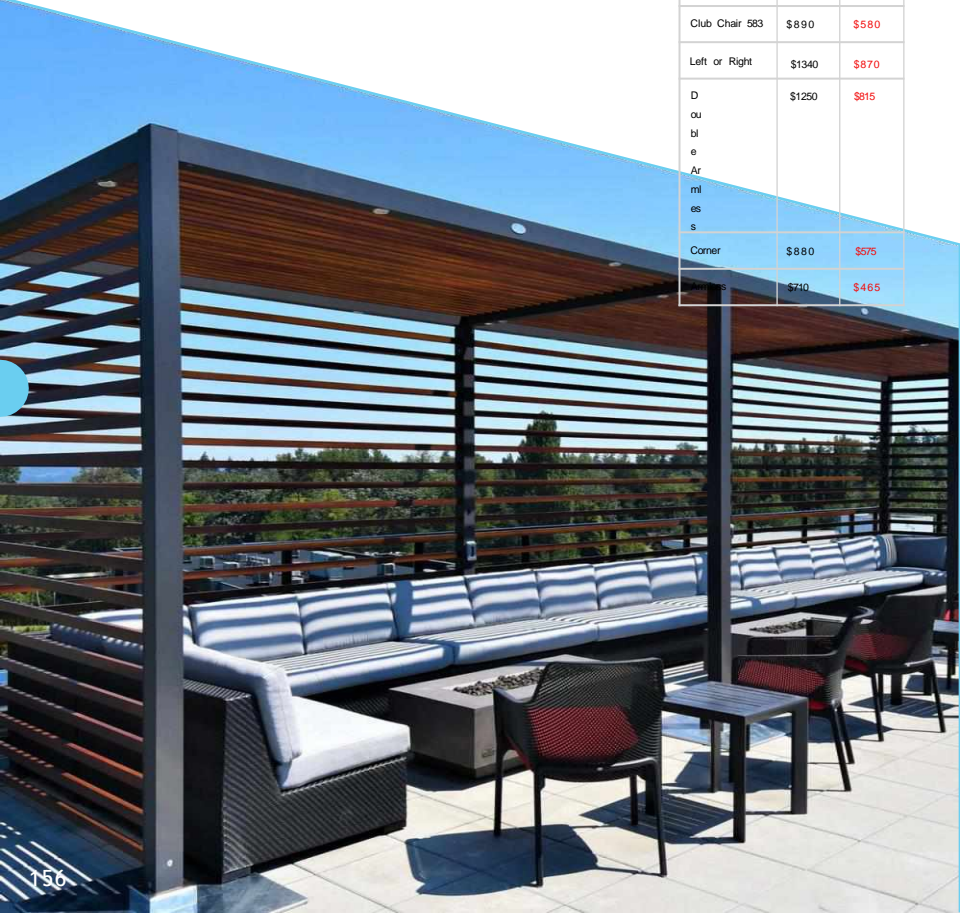

Lounge Seating

Skyline Deep Seating Collection

All weather wicker fish bone weave, Powder coated aluminum frame
Includes Sunbrella cushions, zippered for easy cleaning
Replacement or Custom Colour cushions available

REPLACEMENT CUSHIONS		
Module	MSRP	SELL
Long Sofa	$2670	$1735
Sofa 581	$1830	$1190
Love Seat 582	$1310	$850
Club Chair 583	$890	$580
Left or Right	$1340	$870
D ou bl e A r m l e s	$1250	$815
Corner	$880	$575
Slippers	$710	$465

Lounge Seating

Skyline Modular Collection

SKY BOX
SKY-BOX 2.0
MSRP: $2480 EA.
SELL: $1620 EA.

SOFA
SKY-581
MSRP: $3050 EA.
SELL: $1980 EA.

LOVE SEAT
SKY-582
MSRP: $2180 EA.
SELL: $1420 EA.

CLUB CHAIR
SKY-583
MSRP: $1480 EA.
SELL: $965 EA.

LONG SOFA
SKY LONG
MSRP: $4440 EA.
SELL: $2890 EA.

RIGHT & LEFT
SKY-02R-02L-14
MSRP: $2220 EA.
SELL: $1445 EA.

DOUBLE ARMLESS
SKY-02A
MSRP: $2080 EA.
SELL: $1350 EA.

CORNER
SKY-00C
MSRP: $1460 EA.
SELL: $950 EA.

SLIPPER
SKY-00A
MSRP: $1180 EA.
SELL: $770 EA.