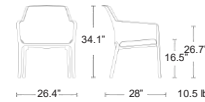

SENAPE
40338.56

TORTORA
40338.10

Lounge Seating

Net Relax

Uniformly colored fiberglass and polypropylene with UV additives, Matte finish, Non-slip feet, Recyclable resin. See in stock cushions Page 178

MSRP: \$280 EA. SELL: \$230 EA.