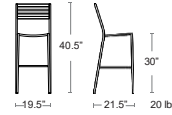

Tubular steel frame, Steel slat seat and back
E-plated powder coat finish

MSRP: \$840 EA. SELL: \$550 EA.
ADD NET \$40 FOR COUNTER HEIGHT

BLACK
148-24

BAR STOOLS

Also available
Armchair, Side Chair
Bench

Segno Bar or Counter