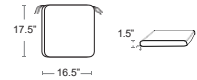

Zippered removable cover,
washable

C-BUM-NET
+ COLOUR CODE
MSRP: \$110 EA.
SELL: \$70 EA.

Doga Armchair Cushion

Zippered removable cover,
washable, with Velcro ties

C-BUM-DOGA
+ COLOUR CODE
MSRP: \$110 EA.
SELL: \$70 EA.