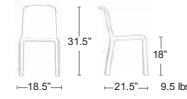

MSRP: \$380 EA. SELL: \$250 EA.

Bar/Counter Stool Pg.63

Oily

Outdoor/Indoor stacking chair,
Constructed of thermoplastic polymer (PPL)

MSRP: \$320 EA. SELL: \$210 EA.

Snow

Outdoor/Indoor stacking chair in bright cheerful colours,
Constructed of thermoplastic polymer (PPL)

MSRP: \$370 EA. SELL: \$240 EA.

Also available
Table

Arc En Ciel Folding

Steel frame, Steel slat seat and back
E-plated powder coat finish, Folding

MSRP: \$260 EA. SELL: \$170 EA.

Also available
Side Chair,
Bar/Counter Stool