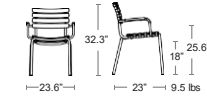

BAMBOO ARMS available
FOR ALL COLORS
BAMBOO ARM REST-03

MSRP: $24 PAIR

SELL: $16 PAIR