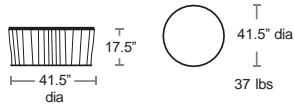

LOUHG TABLES

Cannolè Tables

The Cannolè collection has a fully MIG welded structure made up of internally and externally galvanized steel tubes with a powder coat finish, Black Frame

Round Table
E1087-22
MSRP: $2600 EA.
SELL: $1690 EA.