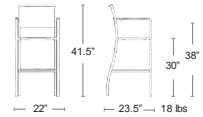

Marco Sling Bar - Arm & Armless

Square tubular aluminum powder coated frame
Batyline Seat & Back

Marco Sling - Arm

516B + COLOUR CODE

MSRP: \$ 430 EA.
SELL: \$280 EA.

Marco Sling - Armless

517B+ COLOUR CODE