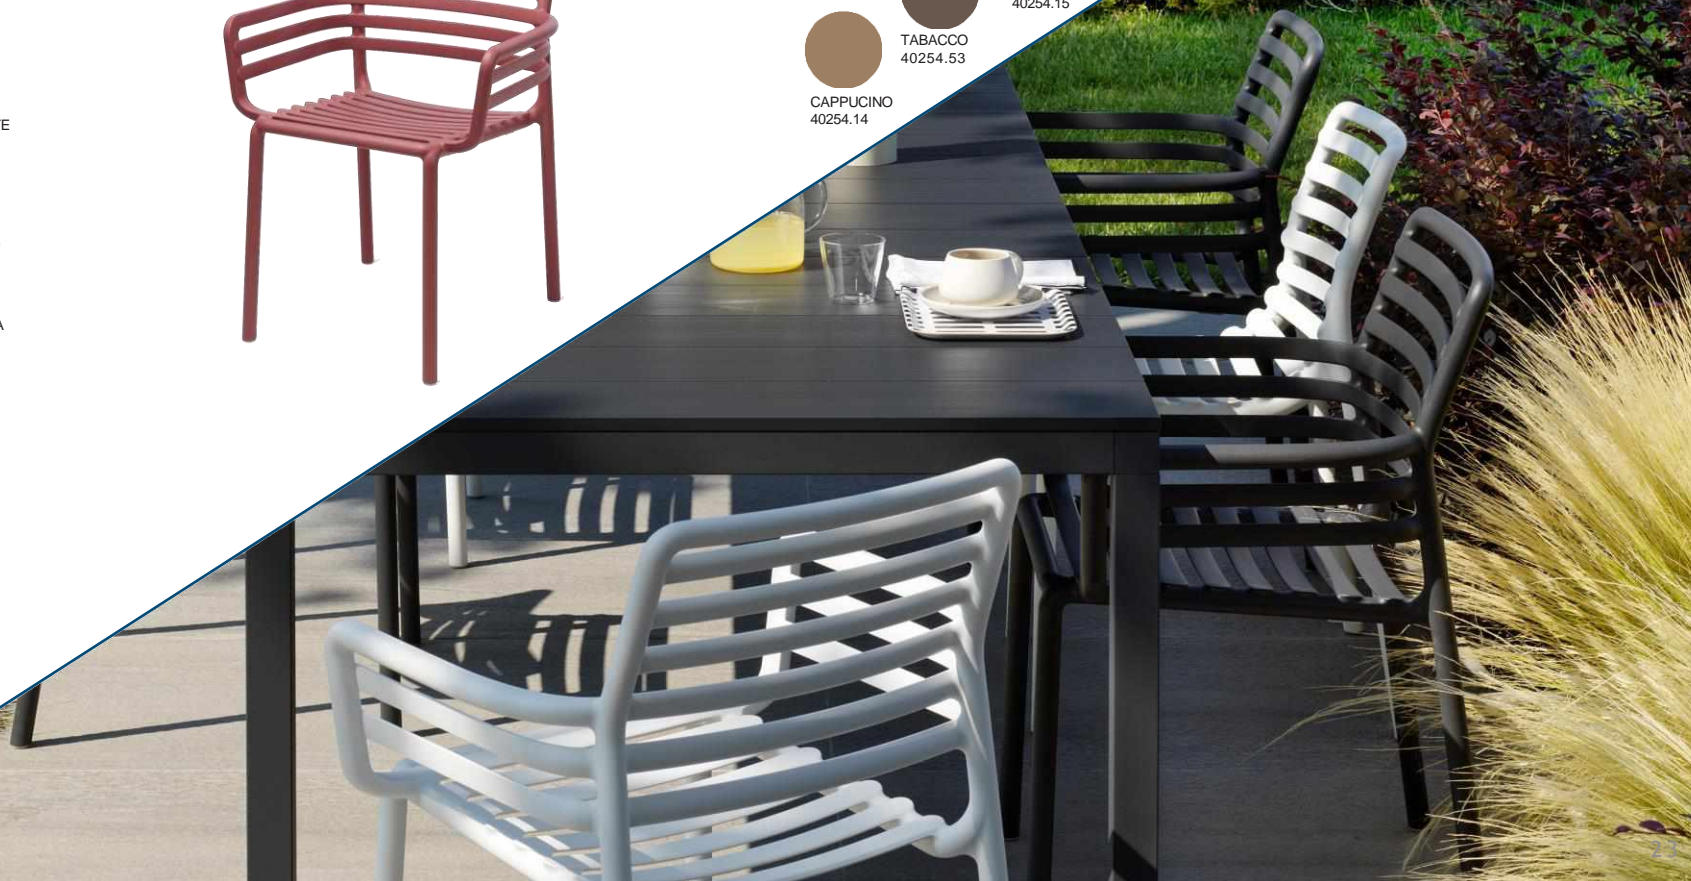

Replacement Foot

SPECIAL ORDER

CAPPUCINO
40254.14

TABACCO
40254.53

MENTA
40254.15

$5/SET
OF 4

202540603