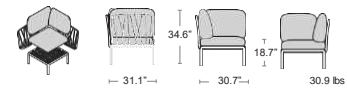

CORNER MODULE
40374 + COLOUR CODE
MSRP: \$1140 EA.
SELL: \$740 EA.

POUF/OTTOMAN
40369 + COLOUR CODE
MSRP: \$570 EA.
SELL: \$370 EA.

Lounge Seating

Just a few of the nearly endless combinations that Komodo is capable of. Contact BUM for pictures.