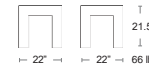

CoffeeTable

SKY-4222C

MSRP: $780 EA.
SELL: $510 EA.