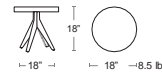

LOUHG TABLES

Mira Collection

White Aluminum frame and top

Mira Low Table A1746

MSRP: $1150 EA.
SELL: $750 EA.

Mira Side Table A1745

MSRP: $580 EA.
SELL: $380 EA.

Urban Collection

Powder coated, Welded aluminum frame

Coffee Table URBAN-2448

MSRP: $1050 EA.
SELL: $685 EA.

Side Table URBAN-22SQ

MSRP: $650 EA.
SELL: $425 EA.

LOUHG TABLES

Also available
Armchair, Side Chair,
Bar/Counter Stool
& Lounge

Star

Square steel tubular legs, 3/4" steel top
E-plated, powder coat finish

MSRP: $1060 EA. SELL: $690 EA.

Also available
Armchair, Side Chair,
Bar/Counter Stool, Table
& Lounge

Darwin

Tubular steel frame, Steel top
E-plated, powder coat finish

MSRP: $970 EA. SELL: $630 EA.

Also available
Armchair,
Lounge

Holly High

Tubular aluminum frame side table
E-plated, powder coat finish

MSRP: $900 EA. SELL: $585 EA.

Also available
Lounge chair

Xena

Aluminum side table
E-plated, powder coat finish

MSRP: $740 EA. SELL: $480 EA.