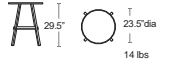

MSRP: $520 EA.
SELL: **$340 EA.**

Combo 60
40030 + Colour Code

MSRP: $450 EA.
SELL: **$295 EA.**