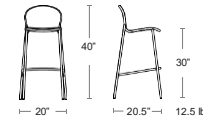

Coupole Bar

Tubular steel frame, Cut design steel seat and back,
E-plated powder coat finish

MSRP: \$740 EA. SELL: \$480 EA.

ADD NET \$40 FOR COUNTER HEIGHT

Also available
Armchair,
Side Chair

Ronda 2.0 Bar or Counter

Tubular steel frame, Extended steel mesh seat and back
E-plated powder coat finish

MSRP: \$800 EA. SELL: \$520 EA.

ADD NET \$40 FOR COUNTER HEIGHT

Also available
Armchair, Side Chair
Tables, Lounge

Darwin Bar or Counter