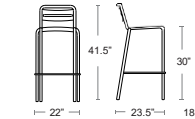

MSRP: \$810 EA SELL: \$525 EA

Anna Backless Bar

1206-00
Square tubular aluminum frame, Solid
aluminum seat
Brushed aluminum with lacquered clear coat

MSRP: \$650 EA. SELL: \$425 EA.

ALUMINUM

Also available
Armchair, Side Chair,
Table, Lounge