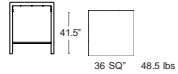

Nova 36"
E892 + Colour Code

MSRP: $1900 EA.

SELL: $1235 EA.