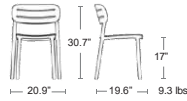

MSRP: \$310 EA. SELL: \$200 EA.

ANTRACITE / GRAPHITE
516S-SW-BA

SILVER / GRAPHITE
516S-SW-BS

Side CHAIRS

Also available
Armchair

Croisette Side Chair

Uniformly coloured fiberglass reinforced and polypropylene with UV additives

MSRP: \$380 EA. SELL: \$250 EA.

Bar/Counter Stool Pg.63

Oily

Outdoor/Indoor stacking chair,
Constructed of thermoplastic polymer (PPL)

MSRP: \$320 EA. SELL: \$210 EA.

Snow

Outdoor/Indoor stacking chair in bright cheerful colours,
Constructed of thermoplastic polymer (PPL)