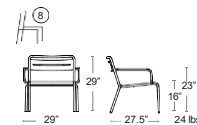

Also available
Armchair, Side Chair
Bar/Counter Stool
Table