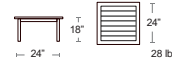

Coffe Table
BUM-TEAK.COFFEE
MSRP: $1170 EA.
SELL: $760 EA.