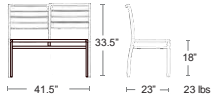

IRON
E111-22

BLACK
E111-24

BRONZE
E111-41

DARK GREEN
E111-75

Side CHAIRS

Marco Polywood Bench

Square tubular aluminum powder coated frame Polywood Seat & Back

MSRP: \$760 EA. SELL: \$495 EA.