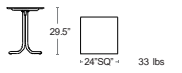

Table System 32"x32"

1132 + Colour Code

MSRP: \$1500 EA.
SELL: \$975 EA.

Table System 24"x24"

1130 + Colour Code

MSRP: \$1300 EA.
SELL: \$850 EA.

Tables: dining HEIGHT

emu  MADE IN ITALY