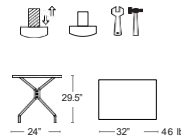

Solid Rectangle E847 - 24"x32"

MSRP: $940 EA.

SELL: $610 EA.