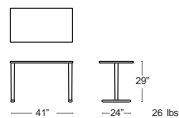

MSRP: $1740 EA. **SELL: $1130 EA.**