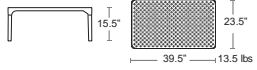

Net 100

Uniformly colored fiberglass polypropylene with UV additives
Perforated top, Matte finish, Non-slip feet, Recyclable

MSRP: $210 EA. SELL: $170 EA.