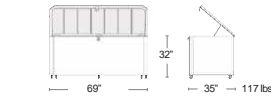

Lounge Seating