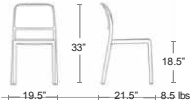

202420603

Side CHAIRS

Costa

Uniformly colored fiberglass and polypropylene with UV additives, Matte finish, Non-slip feet, Recyclable
[See in stock cushions, Page 67](#)

MSRP: \$180 EA. SELL: \$120 EA.

Also available Side Chair, Bar/Counter Stool, & Lounge