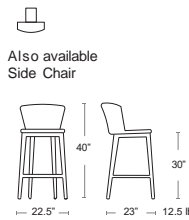

BAR STOOLS

Riviera Bar

Tubular steel frame, Wrought Iron seat and back, E-plated powder coat finish

MSRP: $1080 EA. SELL: $700 EA.

Apero Bar or Counter

Tubular steel frame, Wrought Iron back and seat, E-plated powder coat finish

MSRP: $950 EA. SELL: $620 EA.
ADD NET $40 FOR COUNTER HEIGHT

Ronda Bar or Counter

Tubular steel frame, Extended steel mesh seat and back, E-plated powder coat finish

MSRP: $870 EA. SELL: $565 EA.
ADD NET $40 FOR COUNTER HEIGHT

Mom Bar or Counter

Tubular steel frame, Steel slat seat and back, E-plated powder coat finish

MSRP: $870 EA. SELL: $565 EA.
ADD NET $40 FOR COUNTER HEIGHT

BAR STOOLS

Elly Bar

Tubular powder coated frame All weather wicker seat and back

MSRP: $870 EA. SELL: $565 EA.

Code

Tubular steel frame, Solid steel seat and back E-plated powder coat finish

MSRP: $870 EA. SELL: $565 EA.
ADD NET $40 FOR COUNTER HEIGHT