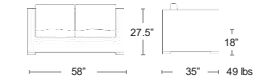

Lounge Seating