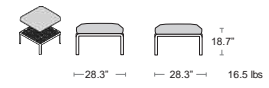

Lounge Seating

Komodo Modular Deep Seating Collection

Komodo is an outdoor seating system of elements that can be connected as you see fit to suit your patio requirements. Uniformly colored fiberglass and polypropylene with UV additives, Perforated seat and back, Matte finish, Non-slip feet, Recyclable

CUSHIONS
GRIGIO

FRAME
BIANCO.00

FRAME
ANTRACITE.02

Lounge Seating

2 ARM CHAIR
40371 + COLOUR CODE
MSRP: $1060 EA.
SELL: $690 EA.

END MODULE L or R
40372 + COLOUR CODE
MSRP: $970 EA.
SELL: $630 EA.

ARMLESS MODULE
40373 + COLOUR CODE
MSRP: $900 EA.
SELL: $585 EA.

CORNER MODULE
40374 + COLOUR CODE
MSRP: $1140 EA.
SELL: $740 EA.

POUF/OTTOMAN
40369 + COLOUR CODE
MSRP: $570 EA.
SELL: $370 EA.