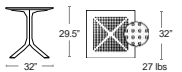

MSRP: $470 EA.
SELL: **$305 EA.**

Clip 70
40084.02