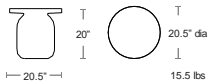

Juju Stool/Side Table

UV Protected, LLDPE (linear low density polyethylene),
100% Recyclable, Solution Dyed, Impact resistant,
Stable, light and easy to handle

MSRP: $560 EA. SELL: $365 EA.

ANTRACITE
JUJU-ANT

WHITE
JUJU-WH