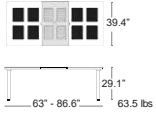

Bistro 24" Round
E900 + Colour Code
MSRP: \$850 EA. **SELL: \$555 EA.**

Bistro 30" Square
E901 + Colour Code
MSRP: \$1200 EA. **SELL: \$780 EA.**

Tables: dining height

Libeccio Extendable Table

Resin Durel top, Tubular aluminum powder coated frame and legs
Removable leaf with under table storage UV Protected, Umbrella hole 1.6"-1.9"