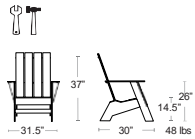

A classic design made from high density polyethylene (HDPE), Very high impact resistance with a textured finish, UV protected

Also available Table

Lakeshore Loveseat BS-BSMAB + Colour

MSRP: \$1460 EA.
SELL: \$950 EA.