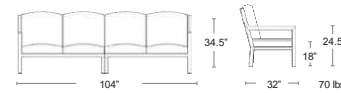

City View Modular Collection

LONG SOFA
CITY-582R-02L
MSRP: $3650 EA.
SELL: $2370 EA.