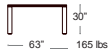

Tables: dining height

ANTRACITE
49652.02

Tevere Extendable Table

Top regenerated uniformly coloured fiberglass recyclable polypropylene resins. Frame coated aluminum. Matte finish.

MSRP: $3300 EA. SELL: $2640 EA.

SPECIAL ORDER

- TERRA
  49668.44
- CORDA
  49669.24
- TORTORA
  49659.10

Tables: dining height

Also available
Armchair, Side Chair
Bar Stools, Tabletops

CS-760-PW-GA

Marco Polywood Round Cluster Seat

Round tubular steel powder coated frame Polywood and Aluminum Seats and Tabletop, Seats 8, Can be bolted down

MSRP: $2850 EA. SELL: $1860 EA.

Rimini

63" Square Reclaimed Teak Dining Height Table - 8 Seater,
Top reclaimed natural teak planks, Frame black powder coated stainless steel,
1.5" umbrella hole

MSRP: $3000 EA. SELL: $1950 EA.

NATURAL
PRT633