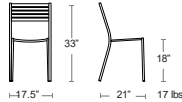

Also available
Armchair
Bar/Counter Stool
Bench