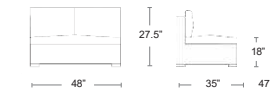

Skyline Modular Collection

SKY BOX
SKY-BOX 2.0
MSRP: $2480 EA.
SELL: $1620 EA.

SOFA
SKY-581
MSRP: $3050 EA.
SELL: $1980 EA.

LOVE SEAT
SKY-582
MSRP: $2180 EA.
SELL: $1420 EA.

CLUB CHAIR
SKY-583
MSRP: $1480 EA.
SELL: $965 EA.

LONG SOFA
SKY LONG
MSRP: $4440 EA.
SELL: $2890 EA.

RIGHT & LEFT
SKY-02R-02L-14
MSRP: $2220 EA.
SELL: $1445 EA.

DOUBLE ARMLESS
SKY-02A
MSRP: $2080 EA.
SELL: $1350 EA.

CORNER
SKY-00C
MSRP: $1460 EA.
SELL: $950 EA.

SLIPPER
SKY-00A
MSRP: $1180 EA.
SELL: $770 EA.