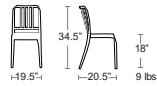

SIDE CHAIRS