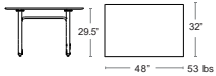

emu  MADE IN ITALY

Table System Collection

Solid steel top, Tubular steel legs, Tilt top,
E-plated powder coat finish
Beveled edge table top

Table System 48"x32"

1133 + Colour Code

MSRP: \$1840 EA.
SELL: \$1200 EA.