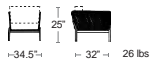

Lyla Sofa A1732

MSRP: $5700 EA.
SELL: $3700 EA.