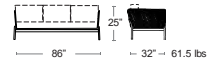

RIGHT & LEFT
CITY-582R-02L
MSRP: \$1830 EA.
SELL: \$1190 EA.

CORNER
CITY-582R-02L
MSRP: \$1940 EA.
SELL: \$1260 EA.

SLIPPER
CITY-582R-02L
MSRP: \$980 EA.
SELL: \$640 EA.

Lounge SeATING

Lyla Collection

Aluminum frame with Synthetic rope back
Cushions included
Sunbrella Canvas Granite