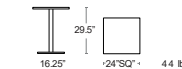

472K + Colour Code

MSRP: \$1200 EA.

SELL: \$780 EA.

Tables: dining HEIGHT

Cambi Collection

Steel mesh tops, 1 1/4" thick, 1 9/16" Umbrella hole where available, Tubular steel legs, E-plated, powder coat finish, 3 Levelers and 1 Adjustable foot,