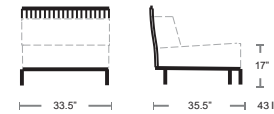

SLIPPER CHAIR
E1081-22-900/77
MSRP: $4600 EA.
SELL: $2990 EA.