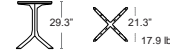

Clip Dining

Tubular resin and fiberglass legs, UV Protected

MSRP: $240 EA. SELL: **$155 EA.**