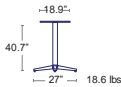

BAR Height Bases

[Refer to Tabletop & Base Fit Guide, Page 138](#)

Scudo Tilt Double Bar

Cast Aluminum, Powder Coated + Specially Treated for High Salinity Environments, Tilt Top

MSRP: $600 EA. SELL: $390 EA.

Trail Self Leveling Bases

Say goodbye to wobbly tables! These award-winning bases use a simple mechanical system with four pivoting legs that are interconnected in such a way that when a table is placed on an uneven surface the feet will move until all feet are stable.

Trail Bar 30 TRST30BKB

List: $450 EA.
SELL: $295 EA.

Trail Bar 27 TRST27BKB

List: $360 EA.
SELL: $235 EA.

BLACK

BAR Height Bases

[Refer to Tabletop & Base Fit Guide, Page 138](#)

Frasca Tilt Bar

Cast Aluminum, Powder Coated + Specially Treated for High Salinity Environments, Tilt Top

MSRP: $390 EA. SELL: $255 EA.

Ibisco Tilt Bar

Cast Aluminum, Powder Coated + Specially Treated for High Salinity Environments, Tilt Top

MSRP: $370 EA. SELL: $240 EA.

Fiore Bar

Cast Aluminum, Powder Coated + Specially Treated for High Salinity Environments

MSRP: $320 EA. SELL: $210 EA.