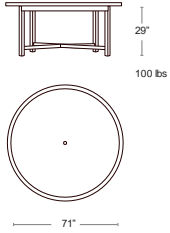

Tables: dining HEIGHT

Jakarta 72" Round Teak

Round table solid Teak construction
Teak is very durable and has its own natural oils which prevent water and moisture from penetrating the wood.
It will develop a warm gray patina over time or it can be oiled annually to maintain the look of new wood. Teak requires virtually no maintenance and can be left on the patio during the summer months

MSRP: $4000 EA. SELL: $2600 EA.