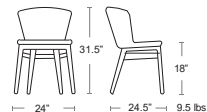

MSRP: \$600 EA SELL: \$390 EA

MARINE BLUE
E1300-16

BLACK
E1300-24

Also available as
Bar Stool

Elly

Tubular powder coated frame,
All weather wicker seat and back

MSRP: \$610 EA. SELL: \$395 EA.

Driftwood / GREY
A1010-500-74