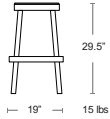

Sid Backless Bar or Counter

Square tubular aluminum frame
wood-look aluminum slat seat and back

MSRP: \$640 EA. SELL: \$415 EA.

ADD NET \$40 FOR COUNTER HEIGHT

BAR STOOLS

Also available
Side Chair

Thor Backless Bar or Counter

Tubular steel frame, Steel seat
E-plated powder coat finish

MSRP: \$630 EA. SELL: \$410 EA.

ADD NET \$40 FOR COUNTER HEIGHT

IRON
E657-22

Also available
Side Chair

Olly Bar or Counter

Outdoor/Indoor stacking stool,
Constructed of thermoplastic polymer (PPL) and Aluminum