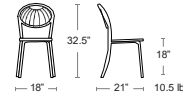

BLACK
B9012-08

WHITE
B9012-01

Side CHAIRS

Also available
Bar Stool

Coupole

Tubular steel frame, Cut design steel seat and back
E-plated powder coat finish

MSRP: \$450 EA. SELL: \$295 EA.

IRON
E440-22