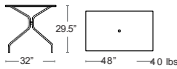

IRON
E807-22