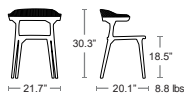

Luna

Uniformly colored fiberglass and polypropylene with UV additives, Matte finish, Non-slip feet, Recyclable

MSRP: $210 EA.   **SELL: $150 EA.**

ANTRACITE / SMOKE
LUNA-22-38