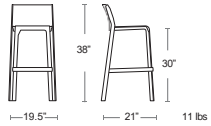

SENAPE
40355.56

TORTORA
40355.10

Also available Armchair, Side Chair, Lounge

Replacement Feet

**\$5/SET
OF 4**

FOOT
203550603

SPECIAL ORDER
Net Mini
Counter Height All Colours

BAR STOOLS