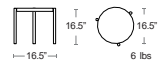

LOUHG TABLES

Ruffle Side Table

The Ruffle collection expresses the elegance and lightness of fabric

MSRP: $740 EA. SELL: $480 EA.

LOUHG TABLES

More Sid available
Side Chairs, Bar/Counter Stools,
Tabletops, Tables
and Lounge Seating

Sid Stool/Low Table

Square tubular aluminum frame,
Wood-look powder coated aluminum slat seat

MSRP: $520 EA. SELL: $340 EA.

Also available
Armchair, Side Chair,
Bar/Counter Stool
& Lounge

Star Side Table

Square steel tubular legs, 3/4" steel top
E-plated, powder coat finish

MSRP: $560 EA. SELL: $365 EA.

Cero Side Table

Sculptural informal seat/foot rest and decorative element, UV
Protected, LLDPE (linear low density polyethylene) 100%
Recyclable, Solution Dyed Impact resistant

MSRP: $460 EA. SELL: $300 EA.

Juju Stool/Side Table

UV Protected, LLDPE (linear low density polyethylene),
100% Recyclable, Solution Dyed, Impact resistant,
Stable, light and easy to handle

MSRP: $560 EA. SELL: $365 EA.

Dado Side Table

Stool/Side Table, UV Protected, LLDPE (linear low
density polyethylene) 100% Recyclable, Solution Dyed,
Impact resistant, Magazine slot has drainage hole

MSRP: $540 EA. SELL: $350 EA.

Disco Side Table

Steel tubular frame and steel mesh top
E-plated, powder coat finish

MSRP: $340 EA. SELL: $220 EA.