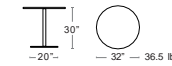

Bistro Collection

Solid steel top 3/4" thick, Trumpet steel weighted base, E-plated powder coat finish

Bistro 32" Round
E902 + Colour Code
MSRP: $1040 EA. **SELL: $675 EA.**