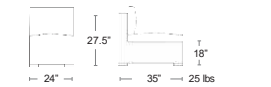

Skyline Modular Collection

SKY BOX
SKY-BOX 2.0
MSRP: $2480 EA.
SELL: $1620 EA.

SOFA
SKY-581
MSRP: $3050 EA.
SELL: $1980 EA.

LOVE SEAT
SKY-582
MSRP: $2180 EA.
SELL: $1420 EA.

CLUB CHAIR
SKY-583
MSRP: $1480 EA.
SELL: $965 EA.

LONG SOFA
SKY LONG
MSRP: $4440 EA.
SELL: $2890 EA.

RIGHT & LEFT
SKY-02R-02L-14
MSRP: $2220 EA.
SELL: $1445 EA.

DOUBLE ARMLESS
SKY-02A
MSRP: $2080 EA.
SELL: $1350 EA.

CORNER
SKY-00C
MSRP: $1460 EA.
SELL: $950 EA.

SLIPPER
SKY-00A
MSRP: $1180 EA.
SELL: $770 EA.