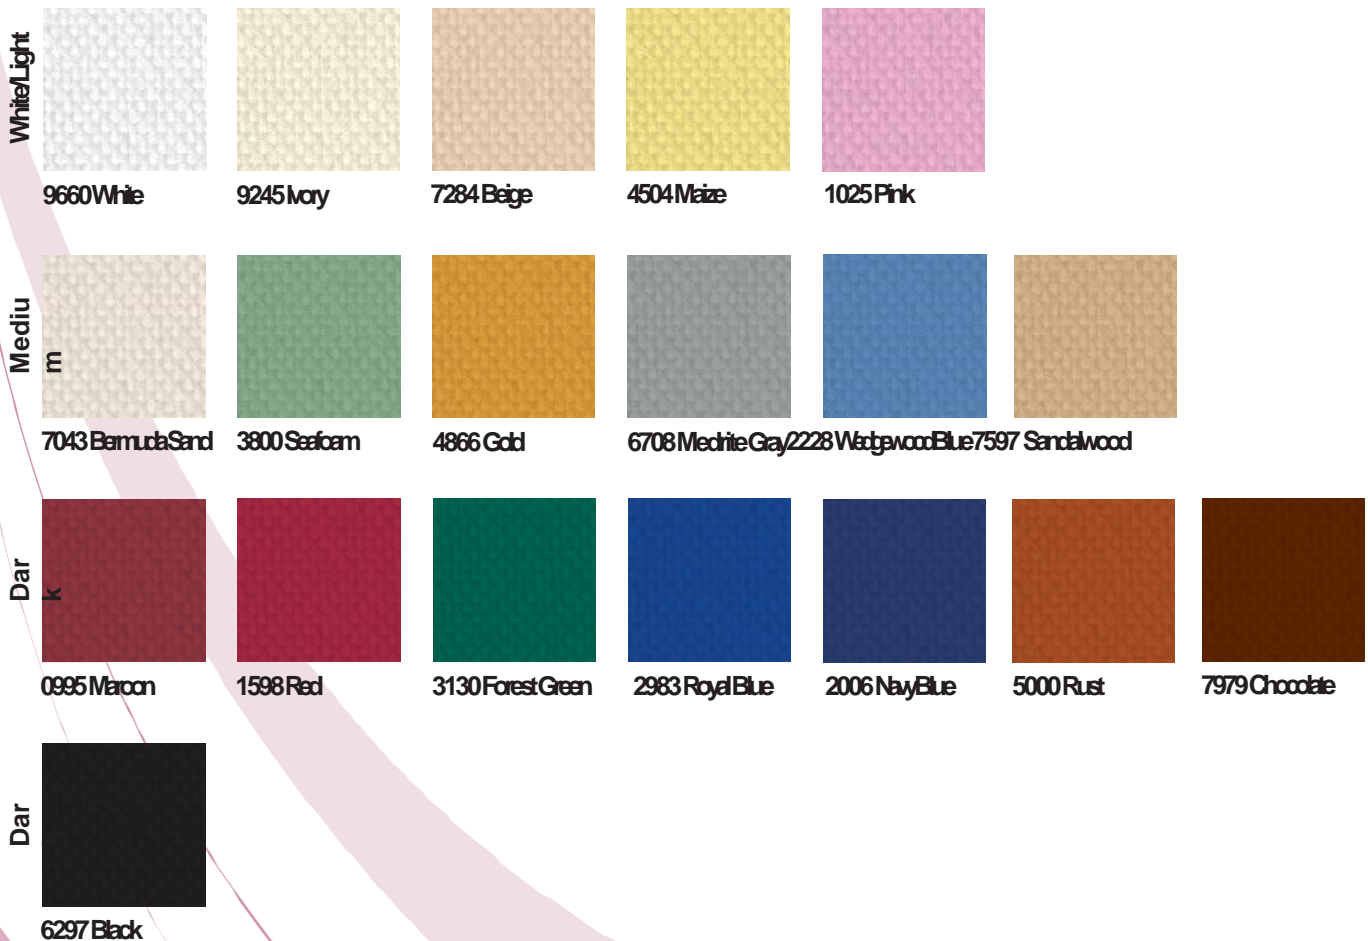

TABLE LINENS

D. 100% **POLYESTER** TABLE LINEN By **MILLIKEN**

Item No.	Description	Size
408	Napkin	21" x 21"
409	Tablecloth	35" x 35"
		52" x 52"
		52" x 72"
		52" x 96"
		52" x 120"
		62" x 62"
		62" x 120"
		71" x 71"
		71" x 120"
		80" x 80"
		85" x 85"
		90" x 90"

- For round tablecloths add $2.00/pc.
- Napkins sold by the doz.