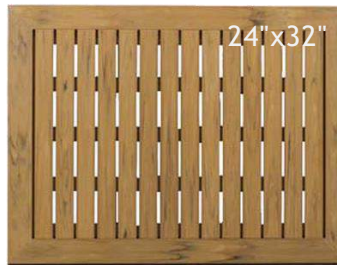

DURAWOOD SQUARE
AND RECTANGULAR