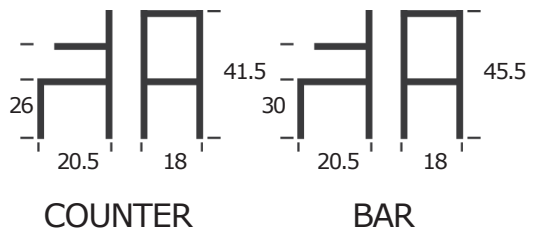

COUNTER BAR

***CUSTOM COLOURS AVAILABLE, CONTACT US FOR DETAILS.

ARMY

ROCHELLE W/ BACK

COUNTER & BARSTOOL
ITEM N1085

BASE: METAL
SEAT: METAL
UPHOLSTERY: N/A
WEIGHT CAPACITY (LB): 500
MATERIAL RUB COUNT: N/A