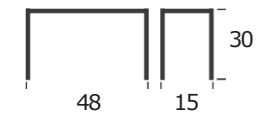

TOLEDO

BENCH
ITEM N3055-15030

FRAME: STAINLESS STEEL

TOLEDO CONSOLE

FRAME: STAINLESS STEEL
CONSOLE TABLE
ITEM N3056-12241

LONG CONSOLE TABLE
ITEM N3056-15030

CURVO

TOLEDO COFFEE