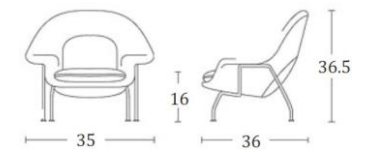

WOO LOUNGE & OTTOMAN

LOUNGE & OTTOMAN
ITEM N4026

BASE: STAINLESS STEEL
SEAT: FOAM
UPHOLSTERY: POLYESTER FABRIC
WEIGHT CAPACITY (LB): 500
MATERIAL RUB COUNT: >50K