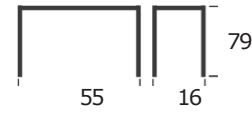

COFFEE TABLE
ITEM N3033

MADISON LG

SHELF
ITEM N3093L

FRAME: METAL
SHELF: SOLID RECYCLED WOOD

MADISON SM

SHELF
ITEM N3093S

FRAME: METAL
SHELF: SOLID RECYCLED WOOD

MADESTONE