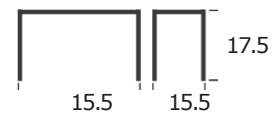

CONCRETE

SIDE TABLE
ITEM N3108

FRAME: CONCRETE