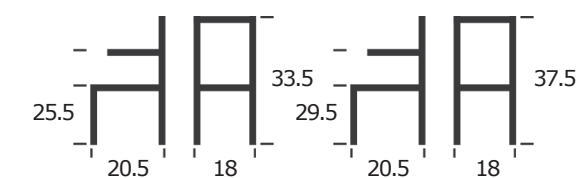

PRADA

COUNTER & BARSTOOL
ITEM N1020

BASE: STAINLESS STEEL
SEAT: INJECTION FOAM
UPHOLSTERY: LEATHERETTE
WEIGHT CAPACITY (LB): 500
MATERIAL RUB COUNT: >50K

The seat has springs and steel structured seat molded with polyurethane injection foam for strength and lengthy use comfort. suitable for commercial use.

COUNTER

BAR