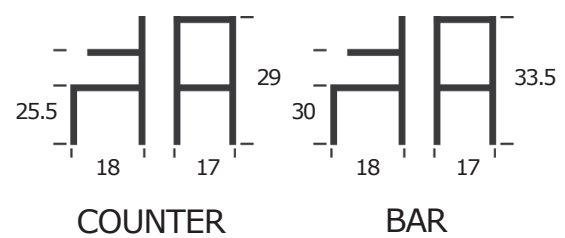

MITCH

COUNTER & BARSTOOL
ITEM N1217

BASE: POWDER COATED BLACK METAL
SEAT: POLYPROPYLENE
UPHOLSTERY: LEATHERETTE
WEIGHT CAPACITY (LB): 500
MATERIAL RUB COUNT: >50K