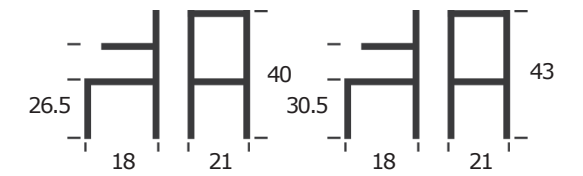

COUNTER

BAR