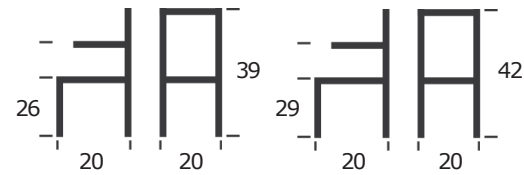

CABO WOOD

COUNTER & BARSTOOL
ITEM N1078W

BASE: SOLID WOOD
SEAT: INJECTION FOAM
UPHOLSTERY: LEATHERETTE OR
POLYESTER FABRIC
WEIGHT CAPACITY (LB): 500
MATERIAL RUB COUNT: >50K

The seat has springs and steel structured seat molded with polyurethane injection foam for strength and lengthy use comfort. suitable for commercial use.