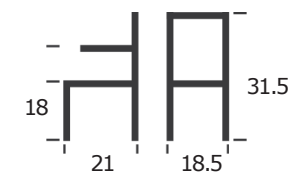

NATURAL WALNUT *other colours available via special order