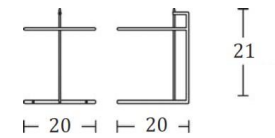

32"X 32" SQUARE BAR TABLE
ITEM N2004B-80SQ

NOGUCHI

COFFEE TABLE
ITEM N3012

BASE: SOLID OAK
TOP: 15MM TEMPERED GLASS

EILEEN GREY

HYDRAULIC SIDE TABLE
ITEM N3005

FRAME: CHROME
TOP: TEMPERED GLASS

NATURAL WALNUT ESPRESSO