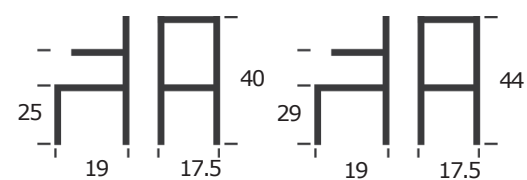

EIFFEL METAL BASE

COUNTER & BARSTOOL
ITEM N1055

BASE: METAL
SEAT: POLYPROPYLENE
UPHOLSTERY: N/A
WEIGHT CAPACITY (LB): 200
MATERIAL RUB COUNT: N/A

COUNTER

BAR