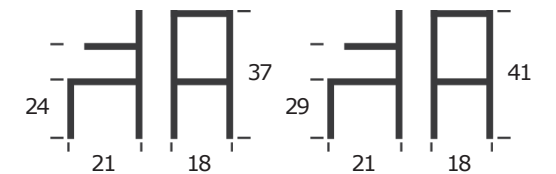

COUNTER

BAR