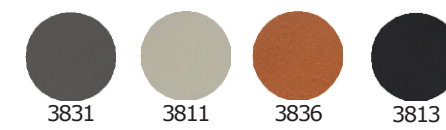

PRIMA

COUNTER & BARSTOOL
ITEM N1213

BASE: METAL
SEAT: FOAM
UPHOLSTERY: RECYCLED GENUINE
LEATHER
WEIGHT CAPACITY (LB): 500
MATERIAL RUB COUNT: >50K