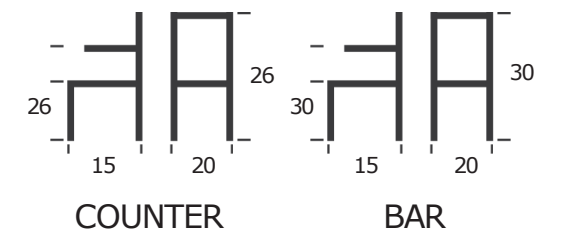

SOHO BACKLESS

BACKLESS STOOL
ITEM N1088

BASE: METAL
SEAT: RECYCLED GENUINE LEATHER
STRAP
WEIGHT CAPACITY (LB): 300
MATERIAL RUB COUNT: >50K