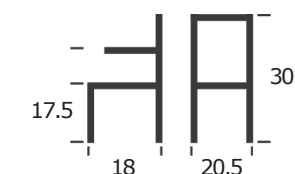

BERTOIA PLASTIC

DINING CHAIR
ITEM N0232

BASE: METAL
SEAT: POLYPROPYLENE
WEIGHT CAPACITY (LB): 300
MATERIAL RUB COUNT: N/A