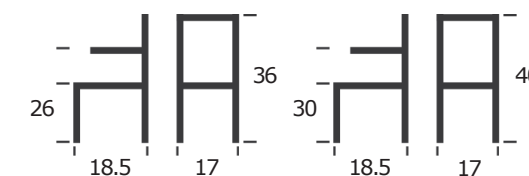

DELTA
COUNTER & BARSTOOL
ITEM N1041

BASE: CHROME
SEAT: FOAM
UPHOLSTERY: LEATHERETTE
WEIGHT CAPACITY (LB): 500
MATERIAL RUB COUNT: >50K

COUNTER

BAR