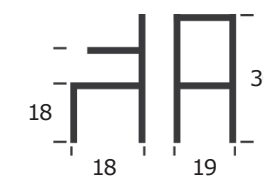

ELBOW

DINING CHAIR
ITEM N0076

BASE: SOLID ASH
SEAT: FOAM
UPHOLSTERY: LEATHERETTE
WEIGHT CAPACITY (LB): 300
MATERIAL RUB COUNT: >50K