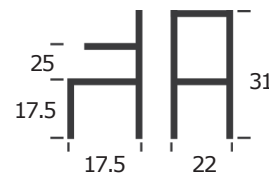

LEATHERETTE

FABRIC

LUX

WILLIAMSBURG

WILLIAMSBURG

ARM CHAIR
ITEM N0181

BASE: METAL
SEAT: INJECTION FOAM
UPHOLSTERY: LEATHERETTE OR
POLYESTER FABRIC
WEIGHT CAPACITY (LB): 500
MATERIAL RUB COUNT: >50K

The seat has springs and steel structured seat molded with polyurethane injection foam for strength and lengthy use comfort. suitable for commercial use.