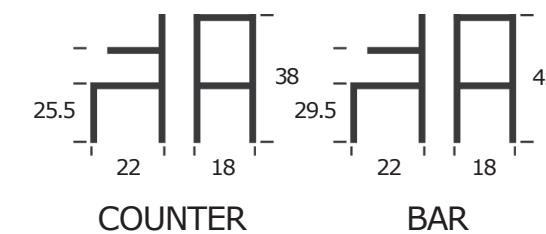

PRIMA

COUNTER & BARSTOOL
ITEM N1213

BASE: METAL
SEAT: FOAM
UPHOLSTERY: RECYCLED GENUINE
LEATHER
WEIGHT CAPACITY (LB): 500
MATERIAL RUB COUNT: >50K