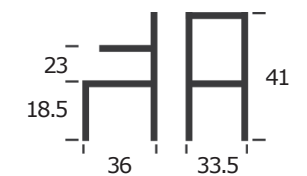

JOSEPH

ARM CHAIR
ITEM N4058

BASE: METAL IN BRUSHED GOLD FINISH
UPHOLSTERY: BONDED LEATHER
WEIGHT CAPACITY (LB): 500
MATERIAL RUB COUNT: >50K

WASHINGTON N SWIVEL

NEW

WASHINGTON

SWIVEL ARM CHAIR
ITEM N4059

BASE: SWIVEL METAL CHROME FINISH
UPHOLSTERY: BONDED LEATHER
WEIGHT CAPACITY (LB): 500
MATERIAL RUB COUNT: >50K