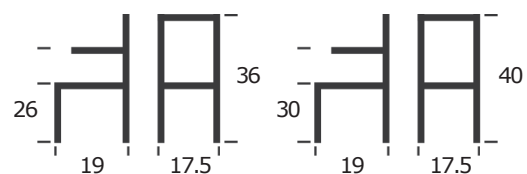

COUNTER

BAR

VENICE
DINING CHAIR
ITEM N0032

BASE: METAL
SEAT: FOAM
UPHOLSTERY: RECYCLED GENUINE
LEATHER
WEIGHT CAPACITY (LB): 500
MATERIAL RUB COUNT: >50K

VENICE

COUNTER & BARSTOOL
ITEM N1012

BASE: METAL
SEAT: FOAM
UPHOLSTERY: RECYCLED GENUINE
LEATHER
WEIGHT CAPACITY (LB): 500
MATERIAL RUB COUNT: >50K