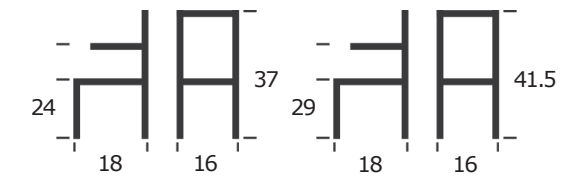

COUNTER

BAR