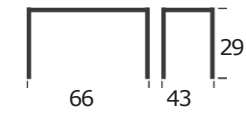

OVAL TRUMPET

OVAL DINING TABLE
ITEM N2043

BASE: HIGH GLOSS FINISH FIBERGLASS
TOP: HIGH GLOSS FINISH FIBERGLASS