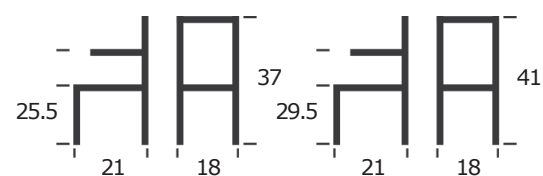

KAHLO

COUNTER & BARSTOOL
ITEM N1104

BASE: CHROME
SEAT: INJECTION FOAM
UPHOLSTERY: LEATHERETTE
WEIGHT CAPACITY (LB): 500
MATERIAL RUB COUNT: >50K

The seat has springs and steel structured seat molded with polyurethane injection foam for strength and lengthy use comfort. suitable for commercial use.

COUNTER

BAR