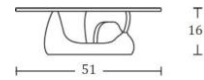

NOGUCHI

COFFEE TABLE
ITEM N3012

BASE: SOLID OAK
TOP: 15MM TEMPERED GLASS