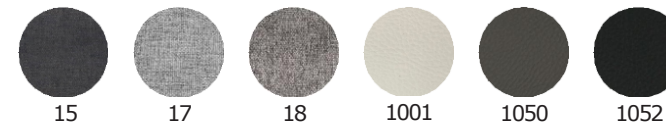

AVENUE

DINING CHAIR
ITEM N0179

BASE: METAL
SEAT: INJECTION FOAM
UPHOLSTERY: LEATHERETTE OR
POLYESTER FABRIC
WEIGHT CAPACITY (LB): 500
MATERIAL RUB COUNT: >50K

The seat has springs and steel structured seat molded with polyurethane injection foam for strength and lengthy use comfort. suitable for commercial use.

AVENUE

COUNTER & BARSTOOL
ITEM N1079

BASE: METAL
SEAT: INJECTION FOAM
UPHOLSTERY: LEATHERETTE OR
POLYESTER FABRIC
WEIGHT CAPACITY (LB): 500
MATERIAL RUB COUNT: >50K

The seat has springs and steel structured seat molded with polyurethane injection foam for strength and lengthy use comfort. suitable for commercial use.

COUNTER

BAR