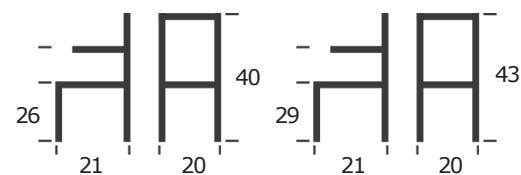

LEATHERETTE

FABRIC

LUX

CABO METAL

COUNTER & BARSTOOL
ITEM N1078

BASE: METAL
SEAT: INJECTION FOAM
UPHOLSTERY: LEATHERETTE OR
POLYESTER FABRIC
WEIGHT CAPACITY (LB): 500
MATERIAL RUB COUNT: >50K

The seat has springs and steel structured seat molded with polyurethane injection foam for strength and lengthy use comfort. suitable for commercial use.