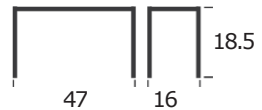

NEW

SOHO BENCH

BASE: METAL
SEAT: RECYCLED GENUINE LEATHER STRAP
WEIGHT CAPACITY (LB): 300
MATERIAL RUB COUNT: >50K

N4054-28

N4054-47

NEW

CAVO

LOUNGE
ITEM N4035

FRAME: SOLID BEECH WOOD
SEAT: HEMP
WEIGHT CAPACITY (LB): 500
MATERIAL RUB COUNT: N/A