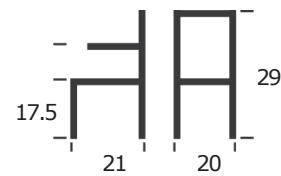

TRINITY

COUNTER & BARSTOOL
ITEM N1083

BASE: POLYPROPYLENE
SEAT: POLYPROPYLENE
WEIGHT CAPACITY (LB): 250
MATERIAL RUB COUNT: N/A

COUNTER

BAR

CASPER

CASPER

ARM CHAIR
ITEM N0059