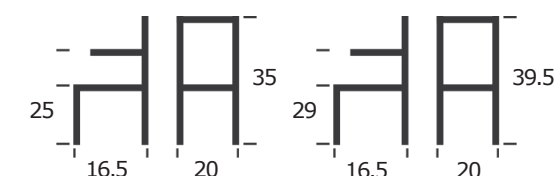

COUNTER

BAR

RICHMOND BASE B

COUNTER & BARSTOOL
ITEM N1089B

BASE: METAL
SEAT: INJECTION FOAM
UPHOLSTERY: LEATHERETTE OR
POLYESTER FABRIC
WEIGHT CAPACITY (LB): 500
MATERIAL RUB COUNT: >50K

The seat has springs and steel structured seat molded with polyurethane injection foam for strength and lengthy use comfort. suitable for commercial use.