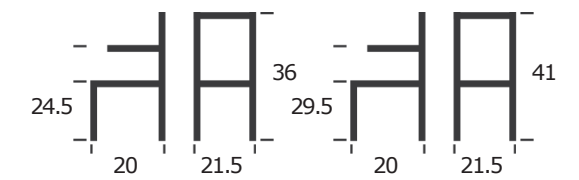

COUNTER

BAR

KING

ARM COUNTER & BAR STOOL
ITEM N1062

BASE: STAINLESS STEEL
SEAT: STAINLESS STEEL
UPHOLSTERY: N/A
WEIGHT CAPACITY (LB): 500
MATERIAL RUB COUNT: N/A

COUNTER

BAR

***CUSTOM COLOURS AVAILABLE, CONTACT US FOR DETAILS.