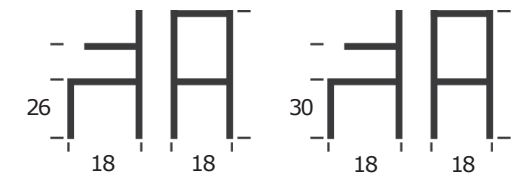

COUNTER

BAR

***CUSTOM COLOURS AVAILABLE, CONTACT US FOR DETAILS.

***CUSTOM COLOURS AVAILABLE, CONTACT US FOR DETAILS.