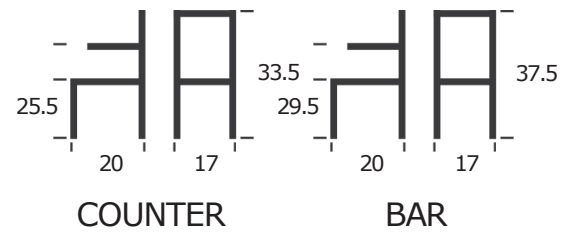

HILTON

DINING CHAIR
ITEM N0172

BASE: METAL
SEAT: FOAM
UPHOLSTERY: RECYCLED GENUINE
LEATHER
WEIGHT CAPACITY (LB): 500
MATERIAL RUB COUNT: >50K

HILTON

COUNTER & BARSTOOL
ITEM N1094

BASE: METAL
SEAT: FOAM
UPHOLSTERY: RECYCLED GENUINE
LEATHER
WEIGHT CAPACITY (LB): 500
MATERIAL RUB COUNT: >50K