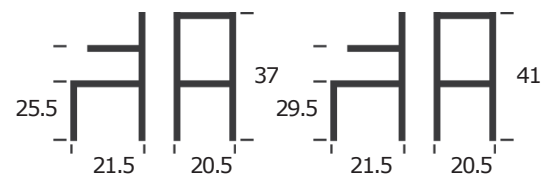

ADORO

ADORO

DINING CHAIR
ITEM N0217

BASE: METAL
SEAT: FOAM
UPHOLSTERY: RECYCLED GENUINE
LEATHER
WEIGHT CAPACITY (LB): 500
MATERIAL RUB COUNT: >50K

ADORO
COUNTER & BARSTOOL
ITEM N1218

BASE: METAL
SEAT: FOAM
UPHOLSTERY: RECYCLED GENUINE
LEATHER
WEIGHT CAPACITY (LB): 500
MATERIAL RUB COUNT: >50K