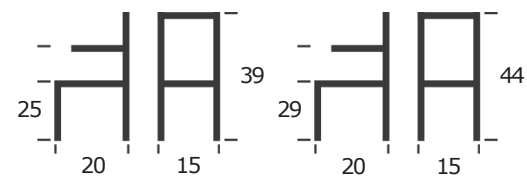

***CUSTOM COLOURS AVAILABLE, CONTACT US FOR DETAILS.

***CUSTOM COLOURS AVAILABLE, CONTACT US FOR DETAILS.

KING

COUNTER & BARSTOOL
ITEM N1036

BASE: STAINLESS STEEL
SEAT: STAINLESS STEEL
UPHOLSTERY: N/A
WEIGHT CAPACITY (LB): 500
MATERIAL RUB COUNT: N/A