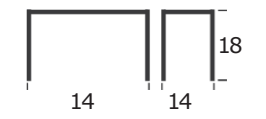

CONCRETE A

SIDE TABLE
ITEM N1110-A

FRAME: CONCRETE