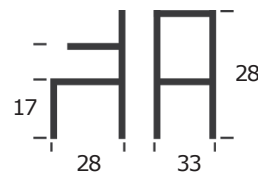

LE CORBUSIER

SINGLE SEAT SOFA
ITEM N4020

BASE: STAINLESS STEEL
SEAT: FOAM
UPHOLSTERY: BONDED LEATHER
WEIGHT CAPACITY (LB): 500
MATERIAL RUB COUNT: >50K