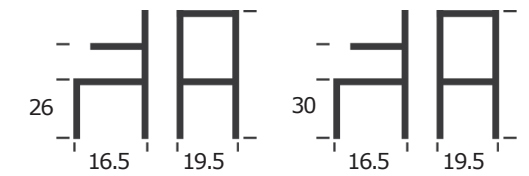

COUNTER

BAR