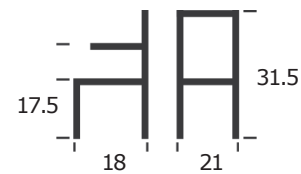

**EIFFEL
DOWEL BASE**

DINING CHAIR
ITEM N0014

BASE: METAL / WOOD
SEAT: POLYPROPYLENE
UPHOLSTERY: N/A
WEIGHT CAPACITY (LB): 200
MATERIAL RUB COUNT: N/A

EIFFEL

DINING CHAIR
ITEM N0013-W

BASE: METAL / WOOD
SEAT: POLYPROPYLENE / PLYWOOD
UPHOLSTERY: N/A
WEIGHT CAPACITY (LB): 200
MATERIAL RUB COUNT: N/A