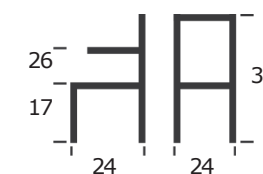

EIFFEL METAL BASE

ARM CHAIR
ITEM N0039

BASE: METAL
SEAT: POLYPROPYLENE
UPHOLSTERY: N/A
WEIGHT CAPACITY (LB): 200
MATERIAL RUB COUNT: N/A

EIFFEL DOWEL BASE

ARM CHAIR
ITEM N0039W

BASE: METAL / WOOD
SEAT: POLYPROPYLENE
UPHOLSTERY: N/A
WEIGHT CAPACITY (LB): 200
MATERIAL RUB COUNT: N/A