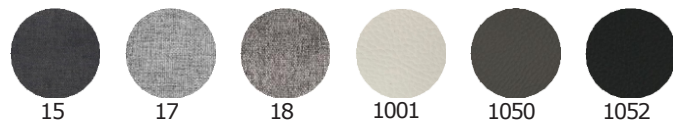

RICHMOND A

DINING CHAIR
ITEM N0180A

BASE: METAL
SEAT: INJECTION FOAM
UPHOLSTERY: LEATHERETTE OR
POLYESTER FABRIC
WEIGHT CAPACITY (LB): 500
MATERIAL RUB COUNT: >50K

The seat has springs and steel structured seat molded with polyurethane injection foam for strength and lengthy use comfort. suitable for commercial use.