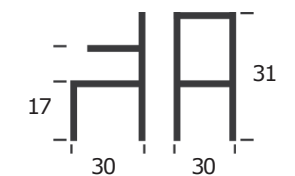

VINTAGE
GREY

VINTAGE
BROWN

PAVILION

PAVILION

LOUNGE
ITEM N4005

BASE: STAINLESS STEEL
SEAT: FOAM
UPHOLSTERY: BONDED LEATHER
WEIGHT CAPACITY (LB): 500
MATERIAL RUB COUNT: >50K

PAVILION

OTTOMAN
ITEM N4006