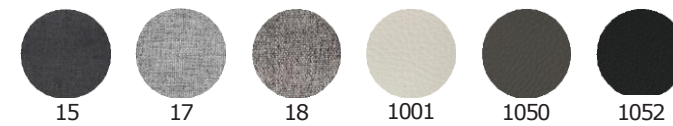

RICHMOND B

DINING CHAIR
ITEM N0180B

BASE: METAL
SEAT: INJECTION FOAM
UPHOLSTERY: LEATHERETTE OR
POLYESTER FABRIC
WEIGHT CAPACITY (LB): 500
MATERIAL RUB COUNT: >50K

The seat has springs and steel structured seat molded with polyurethane injection foam for strength and lengthy use comfort. suitable for commercial use.