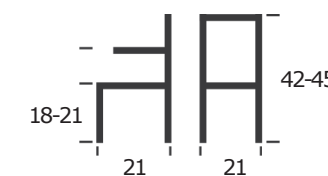

OFFICE
LOWBACK OFFICE CHAIR
ITEM N0062L

BASE: ALUMINUM
SEAT: FOAM
UPHOLSTERY: LEATHERETTE
WEIGHT CAPACITY (LB): 500
MATERIAL RUB COUNT: >50K

OFFICE MESH
HIGHBACK OFFICE CHAIR
ITEM N0063H

BASE: ALUMINUM
SEAT: POLYESTER/NYLON
WEIGHT CAPACITY (LB): 300
MATERIAL RUB COUNT: >50K