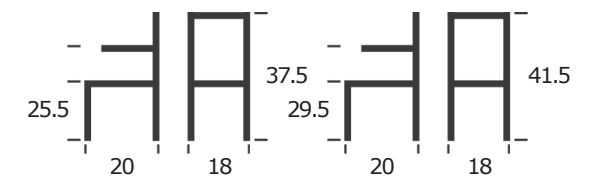

COUNTER

BAR

SOHO

SOHO

DINING CHAIR
ITEM N0175

BASE: METAL
SEAT: RECYCLED GENUINE LEATHER
STRAP
WEIGHT CAPACITY (LB): 300
MATERIAL RUB COUNT: >50K

SOHO BACKLESS

BACKLESS STOOL
ITEM N1088