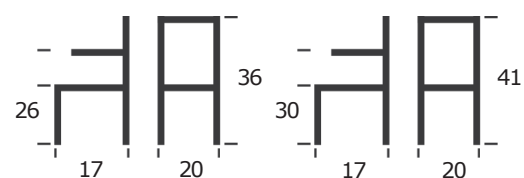

CELINE TAPERED LEG

COUNTER & BARSTOOL
ITEM N1057

BASE: METAL
SEAT: INJECTION FOAM
UPHOLSTERY: LEATHERETTE OR
POLYESTER FABRIC
WEIGHT CAPACITY (LB): 500
MATERIAL RUB COUNT: >50K

The seat has springs and steel structured seat molded with polyurethane injection foam for strength and lengthy use comfort. suitable for commercial use.

COUNTER

BAR