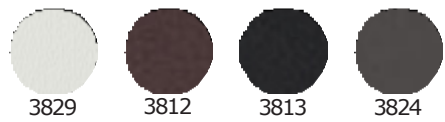

LYNDA

DINING CHAIR
ITEM N0104

BASE: METAL
SEAT: FOAM
UPHOLSTERY: RECYCLED GENUINE
LEATHER
WEIGHT CAPACITY (LB): 500
MATERIAL RUB COUNT: >50K

LYNDA

COUNTER & BARSTOOL
ITEM N1008

BASE: METAL
SEAT: FOAM
UPHOLSTERY: RECYCLED GENUINE
LEATHER
WEIGHT CAPACITY (LB): 400
MATERIAL RUB COUNT: >50K

COUNTER

BAR