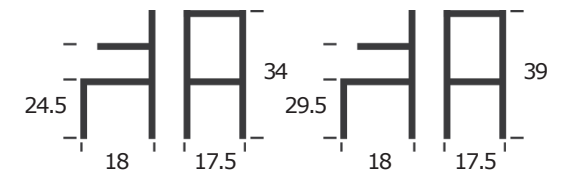

COUNTER

BAR

LYNDA

DINING CHAIR
ITEM N0104

BASE: METAL
SEAT: FOAM
UPHOLSTERY: RECYCLED GENUINE
LEATHER
WEIGHT CAPACITY (LB): 500
MATERIAL RUB COUNT: >50K

LYNDA

COUNTER & BARSTOOL
ITEM N1008

BASE: METAL
SEAT: FOAM
UPHOLSTERY: RECYCLED GENUINE
LEATHER
WEIGHT CAPACITY (LB): 400
MATERIAL RUB COUNT: >50K