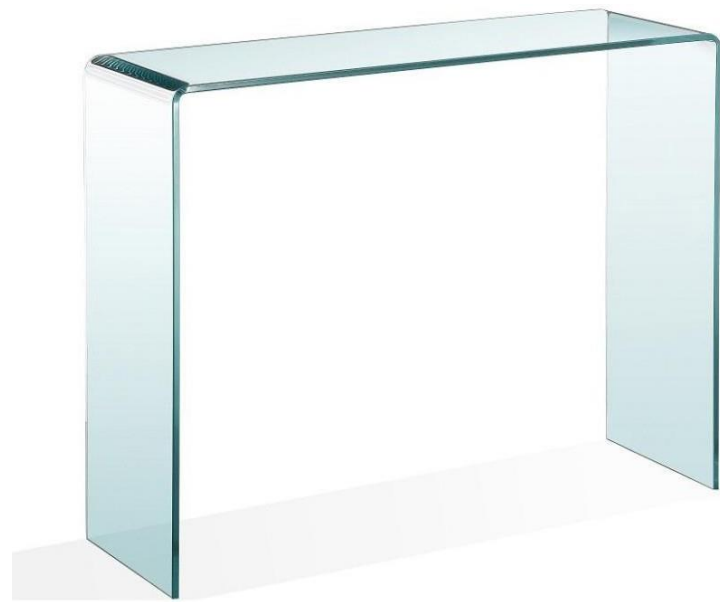

CURVO CONSOLE

FRAME: TEMPERED GLASS
CONSOLE TABLE
ITEM N3046

NARROW CONSOLE TABLE
ITEM N3046 NARROW

NEW