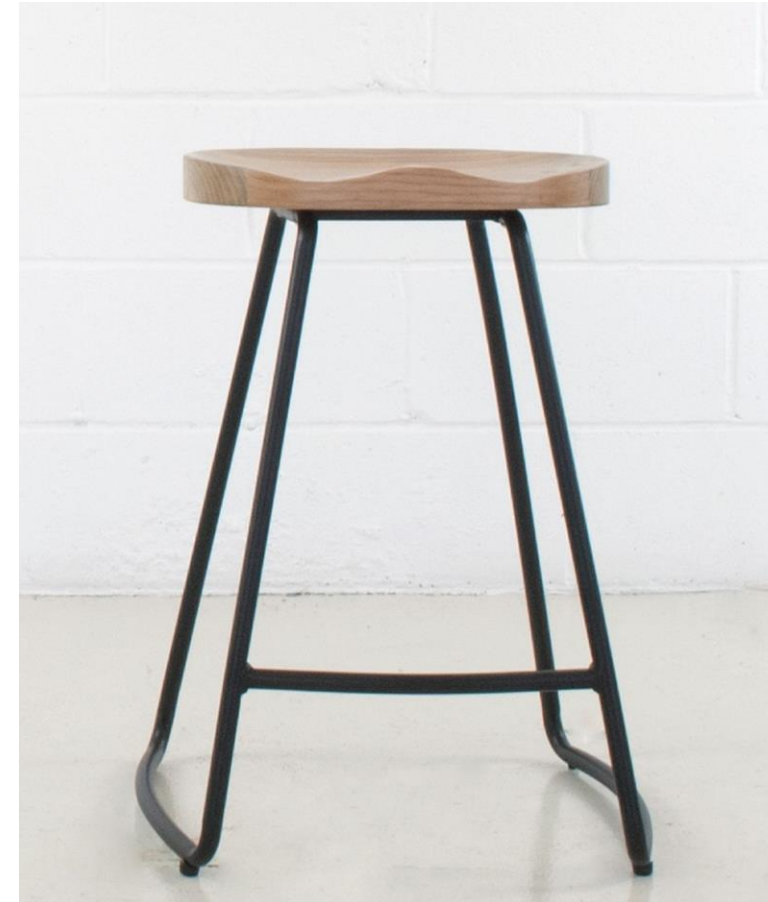

***CUSTOM COLOURS AVAILABLE, CONTACT US FOR DETAILS.

ARCHITECT

BAR STOOL
ITEM N1073

BASE: METAL
SEAT: FOAM
UPHOLSTERY: LEATHERETTE
WEIGHT CAPACITY (LB): 500
MATERIAL RUB COUNT: >50K

SADDLE

COUNTER & BARSTOOL
ITEM N1223