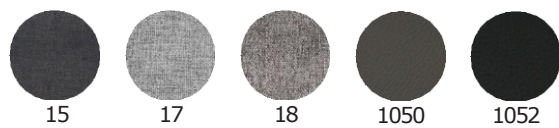

WILLIAMSBURG

ARM CHAIR
ITEM N0181

BASE: METAL
SEAT: INJECTION FOAM
UPHOLSTERY: LEATHERETTE OR
POLYESTER FABRIC
WEIGHT CAPACITY (LB): 500
MATERIAL RUB COUNT: >50K

The seat has springs and steel structured seat molded with polyurethane injection foam for strength and lengthy use comfort. suitable for commercial use.

WILLIAMSBURG

COUNTER & BARSTOOL
ITEM N1091

BASE: METAL
SEAT: INJECTION FOAM
UPHOLSTERY: LEATHERETTE OR
POLYESTER FABRIC
WEIGHT CAPACITY (LB): 500
MATERIAL RUB COUNT: >50K

The seat has springs and steel structured seat molded with polyurethane injection foam for strength and lengthy use comfort. suitable for commercial use.

COUNTER

BAR