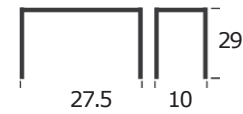

NARROW CONSOLE TABLE
ITEM N3046 NARROW

NEW