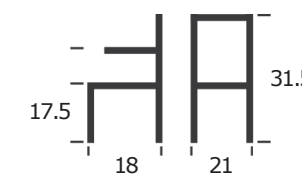

DINING CHAIR
ITEM N0013STD

BASE: METAL
SEAT: POLYPROPYLENE
UPHOLSTERY: N/A
WEIGHT CAPACITY (LB): 350
MATERIAL RUB COUNT: N/A

EIFFEL METAL BASE

DINING CHAIR
ITEM N0013

BASE: METAL
SEAT: POLYPROPYLENE
UPHOLSTERY: N/A
WEIGHT CAPACITY (LB): 200
MATERIAL RUB COUNT: N/A