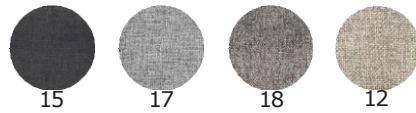

CABO PUB

COUNTER & BARSTOOL
ITEM N1078P

BASE: METAL
SEAT: INJECTION FOAM
UPHOLSTERY: LEATHERETTE OR
POLYESTER FABRIC
WEIGHT CAPACITY (LB): 500
MATERIAL RUB COUNT: >50K

The seat has springs and steel structured seat molded with polyurethane injection foam for strength and lengthy use comfort. suitable for commercial use.

LEATHERETTE

FABRIC

LUX

WILLIAMSBURG