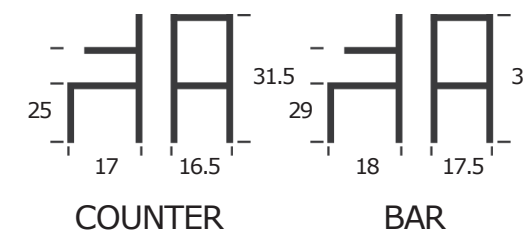

BE INSPIRED

IT'S ALL IN THE DETAILS

ELLIE

LARGE IN STOCK INVENTORY SHIPPED FROM TORONTO

NEW

NOMA
DINING CHAIR
ITEM N0250
BASE: PLYWOOD
SEAT: PLYWOOD
WEIGHT CAPACITY (LB): 260

NEW

NOMA
COUNTER/BAR STOOL
ITEM N1228
BASE: PLYWOOD
SEAT: PLYWOOD
WEIGHT CAPACITY (LB): 260