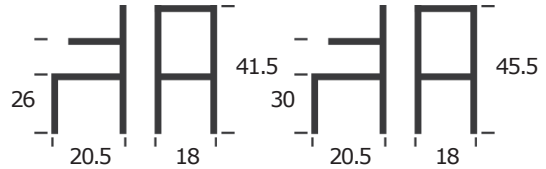

BASE: METAL
SEAT: SOLID ELM WOOD
UPHOLSTERY: N/A
WEIGHT CAPACITY (LB): 500
MATERIAL RUB COUNT: N/A

COUNTER BAR

ROCHELLE WD W/ BACK

COUNTER & BARSTOOL
ITEM N1103

BASE: METAL
SEAT: SOLID ELM WOOD
UPHOLSTERY: N/A
WEIGHT CAPACITY (LB): 500
MATERIAL RUB COUNT: N/A