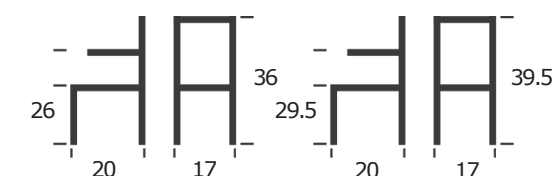

COUNTER

BAR

CELINE

COUNTER & BARSTOOL
ITEM N1057

BASE: CHROME
SEAT: INJECTION FOAM
UPHOLSTERY: LEATHERETTE OR
POLYESTER FABRIC
WEIGHT CAPACITY (LB): 500
MATERIAL RUB COUNT: >50K

The seat has springs and steel structured seat molded with polyurethane injection foam for strength and lengthy use comfort. suitable for commercial use.