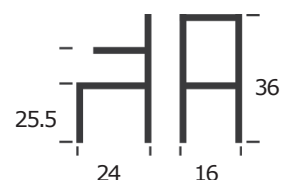

COLETTE

COUNTER STOOL
ITEM N1214

BASE: 16MMDIA BRUSHED METAL TUBE
LEGS IN BRUSHED GOLD, CHROME,
AND BLACK FINISH
UPHOLSTERY: LEATHERETTE
WEIGHT CAPACITY (LB): 500
MATERIAL RUB COUNT: >50K