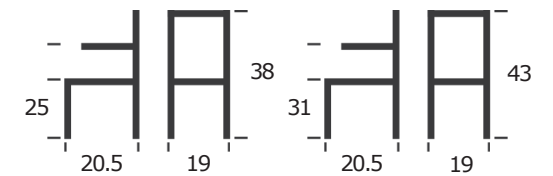

TRINITY

COUNTER & BARSTOOL
ITEM N1083

BASE: POLYPROPYLENE
SEAT: POLYPROPYLENE
WEIGHT CAPACITY (LB): 250
MATERIAL RUB COUNT: N/A

COUNTER

BAR