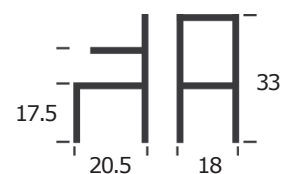

ROCHELLE WOOD SEAT

DINING CHAIR
ITEM N0187

BASE: METAL
SEAT: SOLID ELM
UPHOLSTERY: N/A
WEIGHT CAPACITY (LB): 500
MATERIAL RUB COUNT: N/A