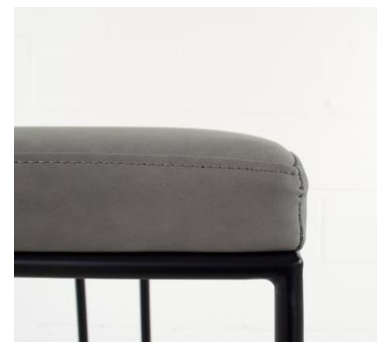

COUNTER

BAR

ROCHELLE

ARM CHAIR
ITEM N0084

BASE: METAL
SEAT: METAL
UPHOLSTERY: N/A
WEIGHT CAPACITY (LB): 500
MATERIAL RUB COUNT: N/A

***CUSTOM COLOURS AVAILABLE, CONTACT US FOR DETAILS.

ROCHELLE

DINING CHAIR
ITEM N0085