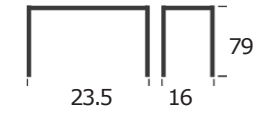

COFFEE TABLE
ITEM N3033

MADISON LG

SHELF
ITEM N3093L

FRAME: METAL
SHELF: SOLID RECYCLED WOOD

MADISON SM

SHELF
ITEM N3093S

FRAME: METAL
SHELF: SOLID RECYCLED WOOD

MADESTONE