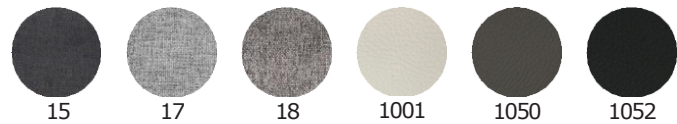

AVENUE

DINING CHAIR
ITEM N0179

BASE: METAL
SEAT: INJECTION FOAM
UPHOLSTERY: LEATHERETTE OR
POLYESTER FABRIC
WEIGHT CAPACITY (LB): 500
MATERIAL RUB COUNT: >50K

The seat has springs and steel structured seat molded with polyurethane injection foam for strength and lengthy use comfort. suitable for commercial use.

AVENUE

COUNTER & BARSTOOL
ITEM N1079

BASE: METAL
SEAT: INJECTION FOAM
UPHOLSTERY: LEATHERETTE OR
POLYESTER FABRIC
WEIGHT CAPACITY (LB): 500
MATERIAL RUB COUNT: >50K

The seat has springs and steel structured seat molded with polyurethane injection foam for strength and lengthy use comfort. suitable for commercial use.

COUNTER

BAR