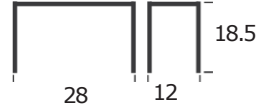

BASE: NYLON
SEAT: POLYESTER/NYLON
WEIGHT CAPACITY (LB): 500
MATERIAL RUB COUNT: N/A

NEW

SOHO BENCH

BASE: METAL
SEAT: RECYCLED GENUINE LEATHER STRAP
WEIGHT CAPACITY (LB): 300
MATERIAL RUB COUNT: >50K

N4054-28