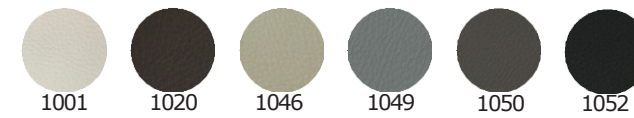

LEATHERETTE