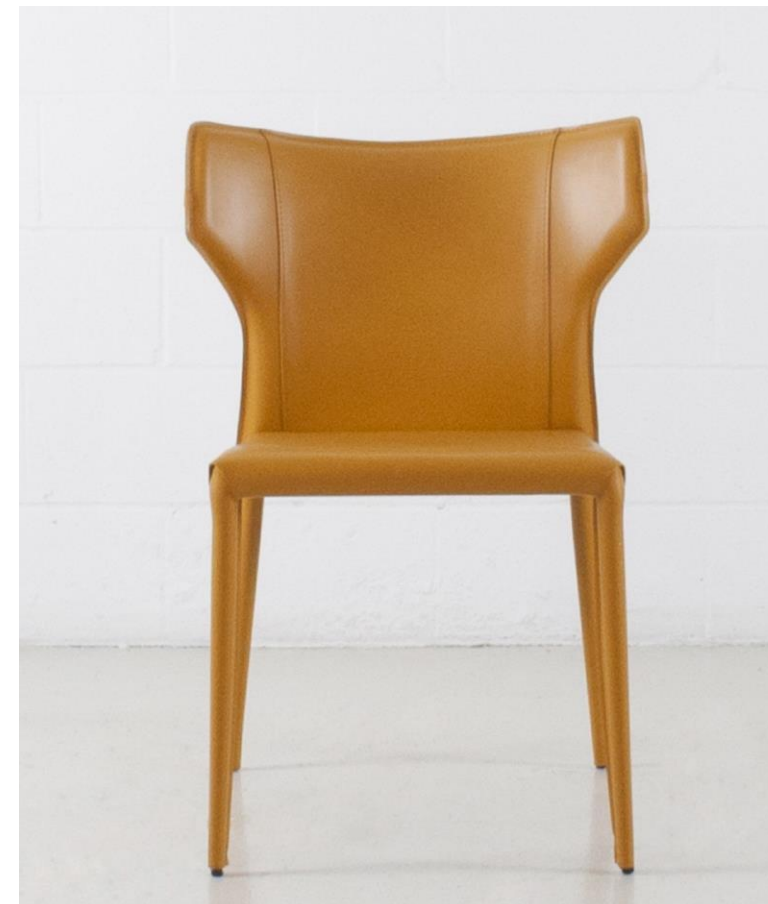

ADORO

DINING CHAIR
ITEM N0217

BASE: METAL
SEAT: FOAM
UPHOLSTERY: RECYCLED GENUINE
LEATHER
WEIGHT CAPACITY (LB): 500
MATERIAL RUB COUNT: >50K