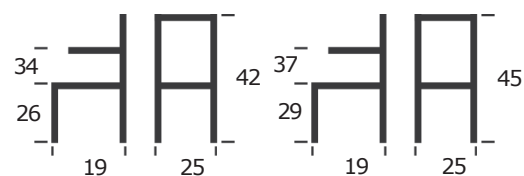

EIFFEL METAL BASE

COUNTER & BARSTOOL
ITEM N1055

BASE: METAL
SEAT: POLYPROPYLENE
UPHOLSTERY: N/A
WEIGHT CAPACITY (LB): 200
MATERIAL RUB COUNT: N/A

COUNTER

BAR