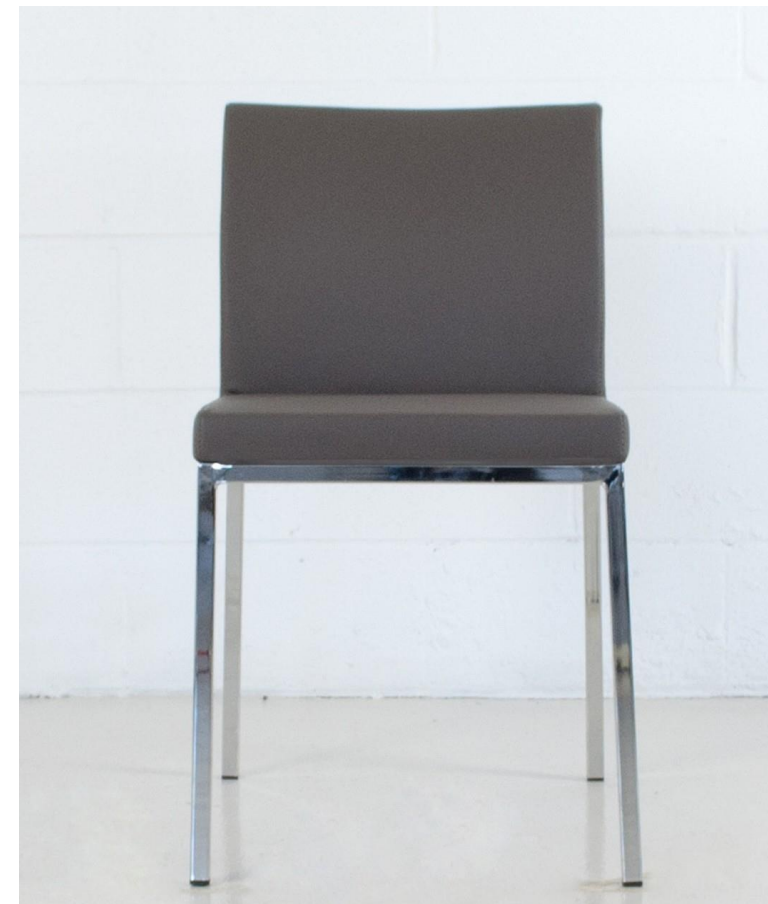

COUNTER

BAR

15 18 1052

15 18 1052

LUKE
COUNTER STOOL
ITEM N1071

BASE: METAL
SEAT: INJECTION FOAM
UPHOLSTERY: LEATHERETTE BACK AND
POLYESTER FABRIC FRONT
WEIGHT CAPACITY (LB): 500
MATERIAL RUB COUNT: >50K

The seat has springs and steel structured seat molded with polyurethane injection foam for strength and lengthy use comfort. suitable for commercial use.