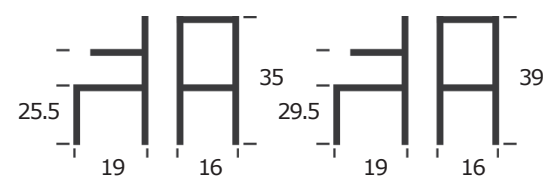

RICHMOND BASE A

COUNTER & BARSTOOL
ITEM N1089A

BASE: METAL
SEAT: INJECTION FOAM
UPHOLSTERY: LEATHERETTE OR
POLYESTER FABRIC
WEIGHT CAPACITY (LB): 500
MATERIAL RUB COUNT: >50K

The seat has springs and steel structured seat molded with polyurethane injection foam for strength and lengthy use comfort. suitable for commercial use.

COUNTER

BAR