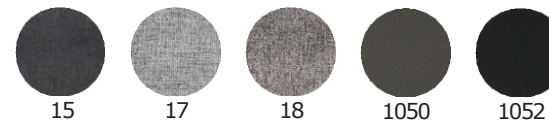

WILLIAMSBURG

ARM CHAIR
ITEM N0181

BASE: METAL
SEAT: INJECTION FOAM
UPHOLSTERY: LEATHERETTE OR
POLYESTER FABRIC
WEIGHT CAPACITY (LB): 500
MATERIAL RUB COUNT: >50K

The seat has springs and steel structured seat molded with polyurethane injection foam for strength and lengthy use comfort. suitable for commercial use.

WILLIAMSBURG

COUNTER & BARSTOOL
ITEM N1091

BASE: METAL
SEAT: INJECTION FOAM
UPHOLSTERY: LEATHERETTE OR
POLYESTER FABRIC
WEIGHT CAPACITY (LB): 500
MATERIAL RUB COUNT: >50K

The seat has springs and steel structured seat molded with polyurethane injection foam for strength and lengthy use comfort. suitable for commercial use.

COUNTER

BAR