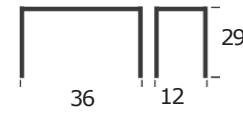

CURVO CONSOLE

FRAME: TEMPERED GLASS
CONSOLE TABLE
ITEM N3046