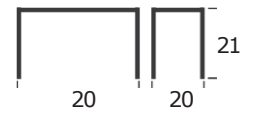

67" X 43" OVAL DINING TABLE
ITEM N2054

79" X 48" OVAL DINING TABLE
ITEM N2040

MARBLE

SIDE TABLE
ITEM N3024

BASE: ALUMINUM
SEAT: MARBLE

MARBLE

COFFEE TABLE
ITEM N3032

TOP: MARBLE
BASE: FIBERGLASS