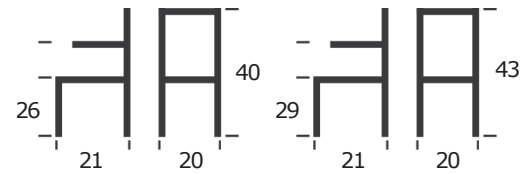

LEATHERETTE

FABRIC

LUX

CABO PUB

COUNTER & BARSTOOL
ITEM N1078P

BASE: METAL
SEAT: INJECTION FOAM
UPHOLSTERY: LEATHERETTE OR
POLYESTER FABRIC
WEIGHT CAPACITY (LB): 500
MATERIAL RUB COUNT: >50K

The seat has springs and steel structured seat molded with polyurethane injection foam for strength and lengthy use comfort. suitable for commercial use.