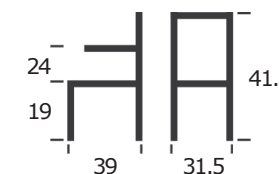

JOSEPH

ARM CHAIR
ITEM N4058

BASE: METAL IN BRUSHED GOLD FINISH
UPHOLSTERY: BONDED LEATHER
WEIGHT CAPACITY (LB): 500
MATERIAL RUB COUNT: >50K

WASHINGTON N SWIVEL

NEW

WASHINGTON

SWIVEL ARM CHAIR
ITEM N4059

BASE: SWIVEL METAL CHROME FINISH
UPHOLSTERY: BONDED LEATHER
WEIGHT CAPACITY (LB): 500
MATERIAL RUB COUNT: >50K