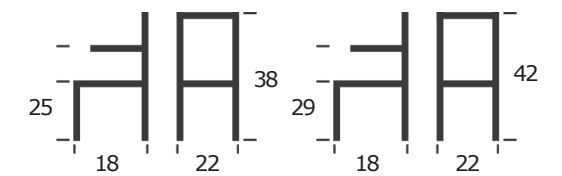

WILLIAMSBURG

COUNTER & BARSTOOL
ITEM N1091

BASE: METAL
SEAT: INJECTION FOAM
UPHOLSTERY: LEATHERETTE OR
POLYESTER FABRIC
WEIGHT CAPACITY (LB): 500
MATERIAL RUB COUNT: >50K

The seat has springs and steel structured seat molded with polyurethane injection foam for strength and lengthy use comfort. suitable for commercial use.

COUNTER

BAR