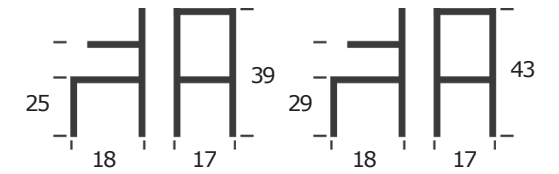

AVENUE

COUNTER & BARSTOOL
ITEM N1079

BASE: METAL
SEAT: INJECTION FOAM
UPHOLSTERY: LEATHERETTE OR
POLYESTER FABRIC
WEIGHT CAPACITY (LB): 500
MATERIAL RUB COUNT: >50K

The seat has springs and steel structured seat molded with polyurethane injection foam for strength and lengthy use comfort. suitable for commercial use.

COUNTER

BAR