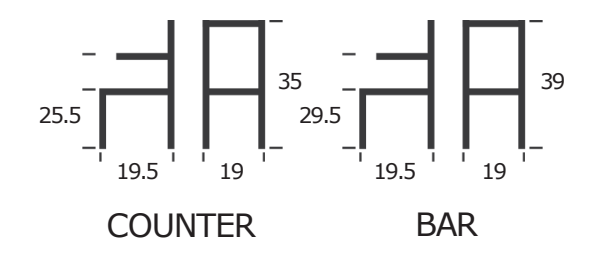

BASE: METAL
SEAT: RECYCLED GENUINE LEATHER
STRAP
WEIGHT CAPACITY (LB): 300
MATERIAL RUB COUNT: >50K

SOHO

COUNTER & BARSTOOL
ITEM N1095

BASE: METAL
SEAT: RECYCLED GENUINE LEATHER
STRAP
WEIGHT CAPACITY (LB): 300
MATERIAL RUB COUNT: >50K