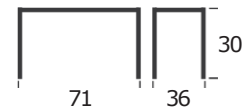

MADESTONE

TOP: CONCRETE
FRAME: MIXED OAK, ACACIA AND PINE

DINING TABLE SMALL
ITEM N2082-180